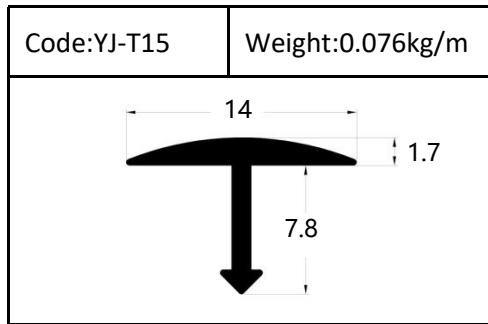

Trim

Trim

Round shape
Aluminum Tile Trim

Drawing	Code	Weight
	YJ-W56	0.087kg/m
	YJ-W57	0.092kg/m
	YJ-W58	0.098kg/m
	YJ-W74	0.103kg/m

Drawing	Code	Weight
	YJ-108	0.104kg/m
	YJ-109	0.113kg/m
	YJ-110	0.136kg/m

Accessories(YJ-109&YJ-110)

Internal Corner-Size:10/12mm

External

Tile Trim

Tile Trim

Tile Trim

Square shape

Aluminum Tile Trim

Tile Trim

Accessories

Size:7/9/11mm

Tile Trim

Triangle shape
Aluminum Tile Trim

Internal Corner Tile Trim

Floor Trim

- ☆ T Shape Transition Strips
- ☆ Floor Cover Strips
- ☆ Other Transition Strips

Carpet Trim

Stair Nosing

Listello Border

Skirting Board

YJ-SK01

W:12mm

H:40/50/60/80/100mm

Accessories