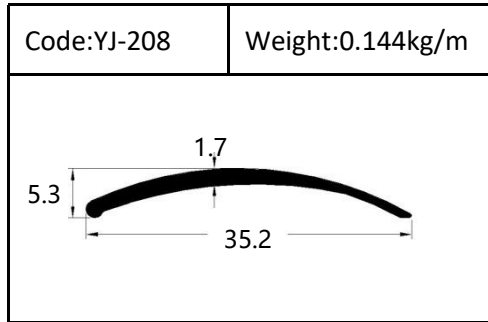

Trim

Trim

Round shape
Aluminum Tile Trim

Drawing	Code	Weight
	YJ-W56	0.087kg/m
	YJ-W57	0.092kg/m
	YJ-W58	0.098kg/m
	YJ-W74	0.103kg/m

Drawing	Code	Weight
	YJ-108	0.104kg/m
	YJ-109	0.113kg/m
	YJ-110	0.136kg/m

Accessories(YJ-109&YJ-110)

Internal Corner-Size:10/12mm

External

Tile Trim

Tile Trim

Tile Trim

Square shape

Aluminum Tile Trim

Tile Trim

Accessories

Size:7/9/11mm

Tile Trim

Triangle shape
Aluminum Tile Trim

Internal Corner Tile Trim

Floor Trim

- ☆ T Shape Transition Strips
- ☆ Floor Cover Strips
- ☆ Other Transition Strips

Carpet Trim

Stair Nosing

Listello Border

Skirting Board

YJ-SK01

W:12mm

H:40/50/60/80/100mm

Accessories