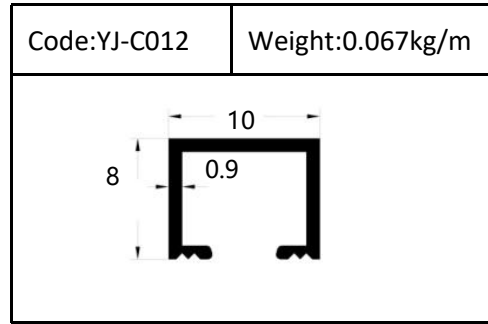

Accessories(YJ-109&YJ-110)

Internal Corner-Size:10/12mm

External

Tile Trim

Tile Trim

Tile Trim

Square shape

Aluminum Tile Trim

Tile Trim

Accessories

Size:7/9/11mm

Tile Trim

Triangle shape
Aluminum Tile Trim

Internal Corner Tile Trim

Floor Trim

- ☆ T Shape Transition Strips
- ☆ Floor Cover Strips
- ☆ Other Transition Strips

Carpet Trim

Stair Nosing

Listello Border

Skirting Board

YJ-SK01

W:12mm

H:40/50/60/80/100mm

Accessories