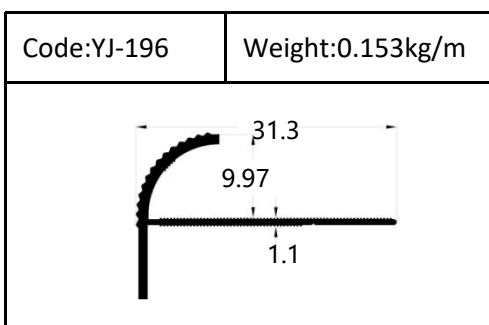

Carpet Trim

Stair Nosing

Listello Border

Skirting Board

YJ-SK01

W:12mm

H:40/50/60/80/100mm

Accessories