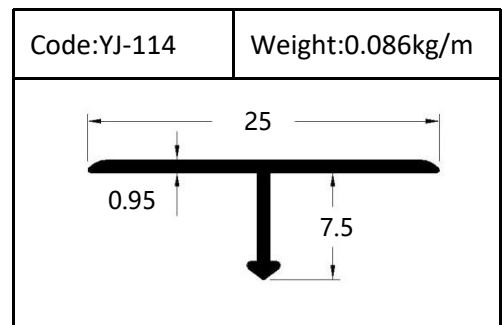

Trim

Trim

Round shape
Aluminum Tile Trim

Drawing	Code	Weight
	YJ-W56	0.087kg/m
	YJ-W57	0.092kg/m
	YJ-W58	0.098kg/m
	YJ-W74	0.103kg/m

Drawing	Code	Weight
	YJ-108	0.104kg/m
	YJ-109	0.113kg/m
	YJ-110	0.136kg/m

Accessories(YJ-109&YJ-110)

Internal Corner-Size:10/12mm

External

Tile Trim

Tile Trim

Tile Trim

Square shape

Aluminum Tile Trim

Tile Trim

Accessories

Size:7/9/11mm

Tile Trim

Triangle shape
Aluminum Tile Trim

Internal Corner Tile Trim

Floor Trim

- ☆ T Shape Transition Strips
- ☆ Floor Cover Strips
- ☆ Other Transition Strips

Carpet Trim

Stair Nosing

Listello Border

Skirting Board

YJ-SK01

W:12mm

H:40/50/60/80/100mm

Accessories