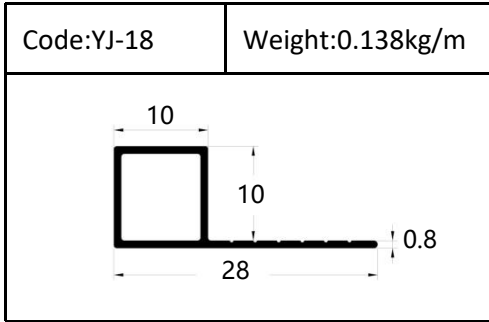

Trim

Trim

Round shape
Aluminum Tile Trim

Drawing	Code	Weight
	YJ-W56	0.087kg/m
	YJ-W57	0.092kg/m
	YJ-W58	0.098kg/m
	YJ-W74	0.103kg/m

Drawing	Code	Weight
	YJ-108	0.104kg/m
	YJ-109	0.113kg/m
	YJ-110	0.136kg/m

Accessories(YJ-109&YJ-110)

Internal Corner-Size:10/12mm

External

Tile Trim

Tile Trim

Tile Trim

Square shape

Aluminum Tile Trim

Tile Trim

Accessories

Size:7/9/11mm

Tile Trim

Triangle shape
Aluminum Tile Trim

Internal Corner Tile Trim

Floor Trim

- ☆ T Shape Transition Strips
- ☆ Floor Cover Strips
- ☆ Other Transition Strips

Carpet Trim

Stair Nosing

Listello Border

Skirting Board

YJ-SK01

W:12mm

H:40/50/60/80/100mm

Accessories