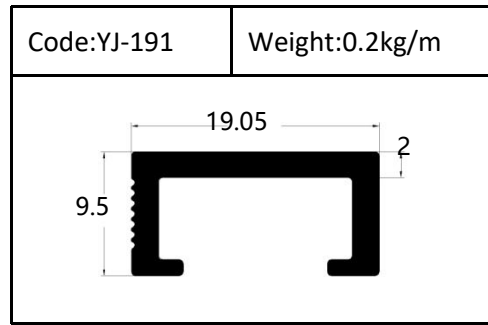

Accessories(YJ-109&YJ-110)

Internal Corner-Size:10/12mm

External

Tile Trim

Tile Trim

Tile Trim

Square shape

Aluminum Tile Trim

Tile Trim

Accessories

Size:7/9/11mm

Tile Trim

Triangle shape
Aluminum Tile Trim

Internal Corner Tile Trim

Floor Trim

- ☆ T Shape Transition Strips
- ☆ Floor Cover Strips
- ☆ Other Transition Strips

Carpet Trim

Stair Nosing

Listello Border

Skirting Board

YJ-SK01

W:12mm

H:40/50/60/80/100mm

Accessories