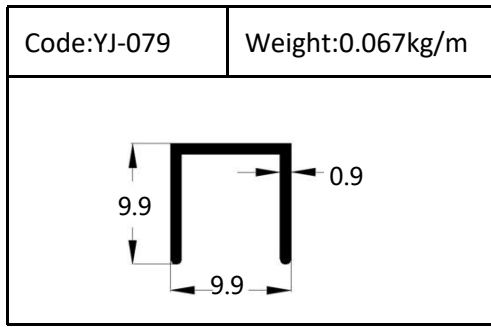

Tile Trim

Accessories

Size:7/9/11mm

Tile Trim

Triangle shape
Aluminum Tile Trim

Internal Corner Tile Trim

Floor Trim

- ☆ T Shape Transition Strips
- ☆ Floor Cover Strips
- ☆ Other Transition Strips

Carpet Trim

Stair Nosing

Listello Border

Skirting Board

YJ-SK01

W:12mm

H:40/50/60/80/100mm

Accessories