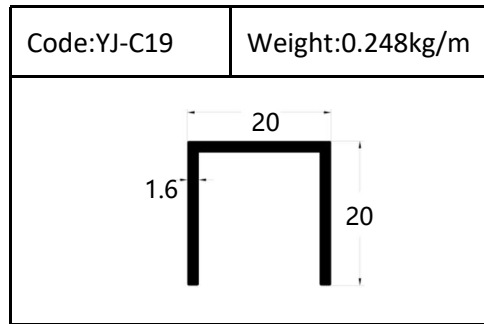

Accessories(YJ-109&YJ-110)

Internal Corner-Size:10/12mm

External

Tile Trim

Tile Trim

Tile Trim

Square shape

Aluminum Tile Trim

Tile Trim

Accessories

Size:7/9/11mm

Tile Trim

Triangle shape
Aluminum Tile Trim

Internal Corner Tile Trim

Floor Trim

- ☆ T Shape Transition Strips
- ☆ Floor Cover Strips
- ☆ Other Transition Strips

Carpet Trim

Stair Nosing

Listello Border

Skirting Board

YJ-SK01

W:12mm

H:40/50/60/80/100mm

Accessories