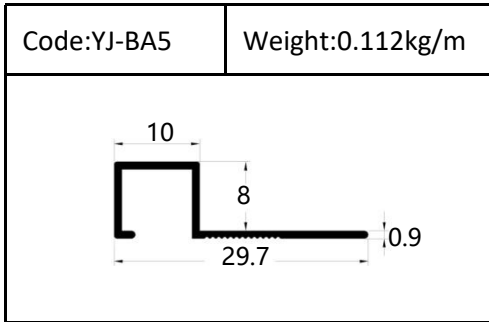

Tile Trim

Accessories

Size:7/9/11mm