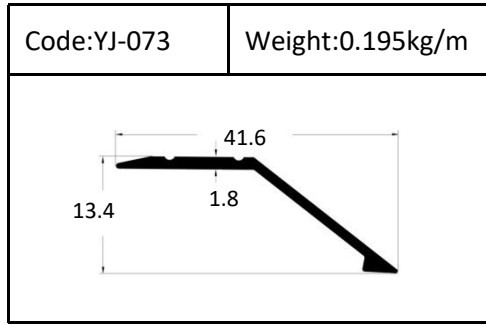

Accessories(YJ-109&YJ-110)

Internal Corner-Size:10/12mm

External

Tile Trim

Tile Trim

Tile Trim

Square shape

Aluminum Tile Trim

Tile Trim

Accessories

Size:7/9/11mm

Tile Trim

Triangle shape
Aluminum Tile Trim

Internal Corner Tile Trim

Floor Trim

- ☆ T Shape Transition Strips
- ☆ Floor Cover Strips
- ☆ Other Transition Strips