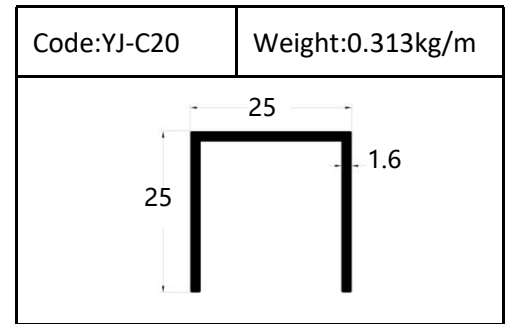

Accessories(YJ-109&YJ-110)

Internal Corner-Size:10/12mm

External

Tile Trim

Tile Trim

Tile Trim

Square shape

Aluminum Tile Trim

Tile Trim

Accessories

Size:7/9/11mm

Tile Trim

Triangle shape
Aluminum Tile Trim

Internal Corner Tile Trim

Floor Trim

- ☆ T Shape Transition Strips
- ☆ Floor Cover Strips
- ☆ Other Transition Strips

Carpet Trim

Stair Nosing

Listello Border

Skirting Board

YJ-SK01

W:12mm

H:40/50/60/80/100mm

Accessories