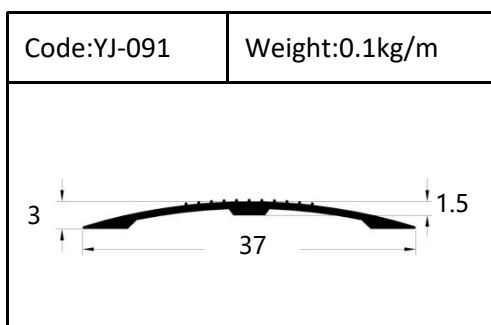

Trim

Trim

Round shape
Aluminum Tile Trim

Drawing	Code	Weight
	YJ-W56	0.087kg/m
	YJ-W57	0.092kg/m
	YJ-W58	0.098kg/m
	YJ-W74	0.103kg/m

Drawing	Code	Weight
	YJ-108	0.104kg/m
	YJ-109	0.113kg/m
	YJ-110	0.136kg/m

Accessories(YJ-109&YJ-110)

Internal Corner-Size:10/12mm

External

Tile Trim

Tile Trim

Tile Trim

Square shape

Aluminum Tile Trim

Tile Trim

Accessories

Size:7/9/11mm

Tile Trim

Triangle shape
Aluminum Tile Trim

Internal Corner Tile Trim

Floor Trim

- ☆ T Shape Transition Strips
- ☆ Floor Cover Strips
- ☆ Other Transition Strips