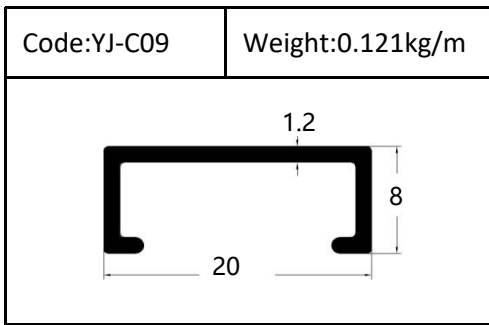

Accessories(YJ-109&YJ-110)

Internal Corner-Size:10/12mm

External

Tile Trim

Tile Trim

Tile Trim

Square shape

Aluminum Tile Trim

Tile Trim

Accessories

Size:7/9/11mm

Tile Trim

Triangle shape
Aluminum Tile Trim

Internal Corner Tile Trim

Floor Trim

- ☆ T Shape Transition Strips
- ☆ Floor Cover Strips
- ☆ Other Transition Strips

Carpet Trim

Stair Nosing

Listello Border

Skirting Board

YJ-SK01

W:12mm

H:40/50/60/80/100mm

Accessories