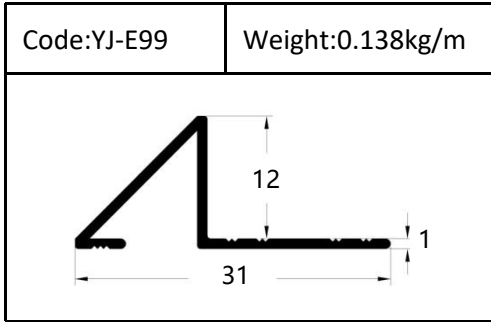

Trim

Trim

Round shape
Aluminum Tile Trim

Drawing	Code	Weight
	YJ-W56	0.087kg/m
	YJ-W57	0.092kg/m
	YJ-W58	0.098kg/m
	YJ-W74	0.103kg/m

Drawing	Code	Weight
	YJ-108	0.104kg/m
	YJ-109	0.113kg/m
	YJ-110	0.136kg/m

Accessories(YJ-109&YJ-110)

Internal Corner-Size:10/12mm

External

Tile Trim

Tile Trim

Tile Trim

Square shape

Aluminum Tile Trim

Tile Trim

Accessories

Size:7/9/11mm

Tile Trim

Triangle shape
Aluminum Tile Trim

Internal Corner Tile Trim

Floor Trim

- ☆ T Shape Transition Strips
- ☆ Floor Cover Strips
- ☆ Other Transition Strips

Carpet Trim

Stair Nosing

Listello Border

Skirting Board

YJ-SK01

W:12mm

H:40/50/60/80/100mm

Accessories