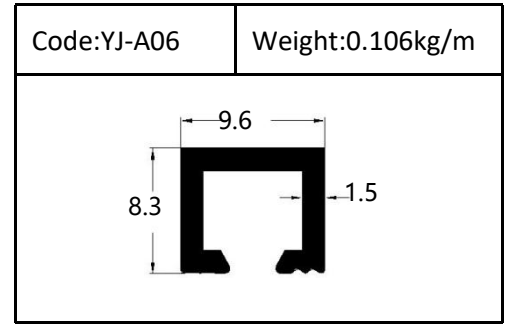

Accessories(YJ-109&YJ-110)

Internal Corner-Size:10/12mm

External

Tile Trim

Tile Trim

Tile Trim

Square shape

Aluminum Tile Trim

Tile Trim

Accessories

Size:7/9/11mm

Tile Trim

Triangle shape
Aluminum Tile Trim

Internal Corner Tile Trim

Floor Trim

- ☆ T Shape Transition Strips
- ☆ Floor Cover Strips
- ☆ Other Transition Strips

Carpet Trim

Stair Nosing

Listello Border

Skirting Board

YJ-SK01

W:12mm

H:40/50/60/80/100mm

Accessories