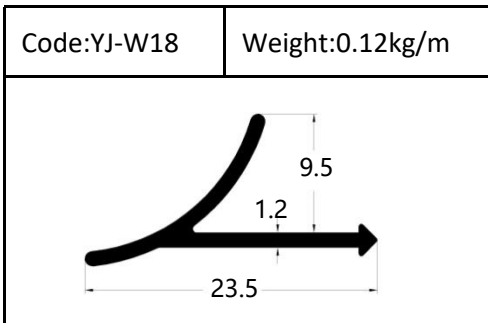

Trim

Trim

Round shape
Aluminum Tile Trim

Drawing	Code	Weight
	YJ-W56	0.087kg/m
	YJ-W57	0.092kg/m
	YJ-W58	0.098kg/m
	YJ-W74	0.103kg/m

Drawing	Code	Weight
	YJ-108	0.104kg/m
	YJ-109	0.113kg/m
	YJ-110	0.136kg/m

Accessories(YJ-109&YJ-110)

Internal Corner-Size:10/12mm

External

Tile Trim

Tile Trim

Tile Trim

Square shape

Aluminum Tile Trim

Tile Trim

Accessories

Size:7/9/11mm

Tile Trim

Triangle shape
Aluminum Tile Trim

Internal Corner Tile Trim

Floor Trim

- ☆ T Shape Transition Strips
- ☆ Floor Cover Strips
- ☆ Other Transition Strips