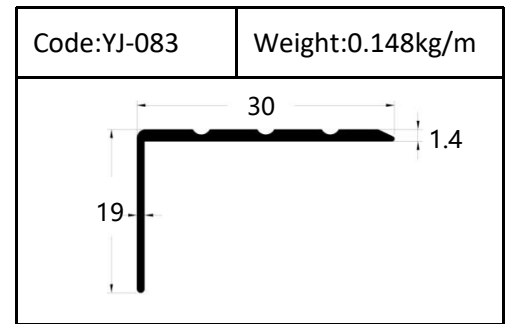

Trim

Trim

Round shape
Aluminum Tile Trim

Drawing	Code	Weight
	YJ-W56	0.087kg/m
	YJ-W57	0.092kg/m
	YJ-W58	0.098kg/m
	YJ-W74	0.103kg/m

Drawing	Code	Weight
	YJ-108	0.104kg/m
	YJ-109	0.113kg/m
	YJ-110	0.136kg/m

Accessories(YJ-109&YJ-110)

Internal Corner-Size:10/12mm

External

Tile Trim

Tile Trim

Tile Trim

Square shape

Aluminum Tile Trim

Tile Trim

Accessories

Size:7/9/11mm

Tile Trim

Triangle shape
Aluminum Tile Trim

Internal Corner Tile Trim

Floor Trim

- ☆ T Shape Transition Strips
- ☆ Floor Cover Strips
- ☆ Other Transition Strips

Carpet Trim

Stair Nosing

Listello Border

Skirting Board

YJ-SK01

W:12mm

H:40/50/60/80/100mm

Accessories