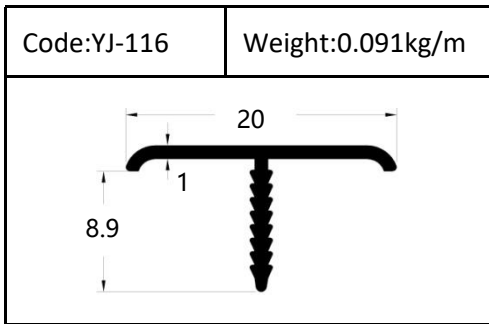

Trim

Trim

Round shape
Aluminum Tile Trim

Drawing	Code	Weight
	YJ-W56	0.087kg/m
	YJ-W57	0.092kg/m
	YJ-W58	0.098kg/m
	YJ-W74	0.103kg/m

Drawing	Code	Weight
	YJ-108	0.104kg/m
	YJ-109	0.113kg/m
	YJ-110	0.136kg/m

Accessories(YJ-109&YJ-110)

Internal Corner-Size:10/12mm

External

Tile Trim

Tile Trim

Tile Trim

Square shape

Aluminum Tile Trim

Tile Trim

Accessories

Size:7/9/11mm

Tile Trim

Triangle shape
Aluminum Tile Trim

Internal Corner Tile Trim

Floor Trim

- ☆ T Shape Transition Strips
- ☆ Floor Cover Strips
- ☆ Other Transition Strips

Carpet Trim

Stair Nosing

Listello Border

Skirting Board

YJ-SK01

W:12mm

H:40/50/60/80/100mm

Accessories