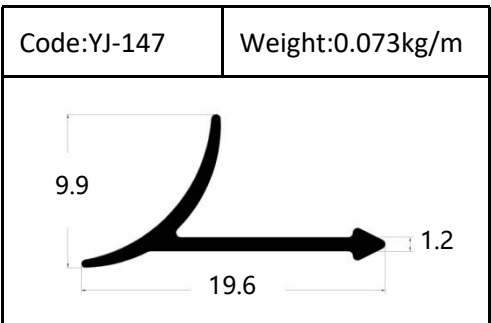

Accessories(YJ-109&YJ-110)

Internal Corner-Size:10/12mm

External

Tile Trim

Tile Trim

Tile Trim

Square shape

Aluminum Tile Trim

Tile Trim

Accessories

Size:7/9/11mm

Tile Trim

Triangle shape
Aluminum Tile Trim

Internal Corner Tile Trim

Floor Trim

- ☆ T Shape Transition Strips
- ☆ Floor Cover Strips
- ☆ Other Transition Strips