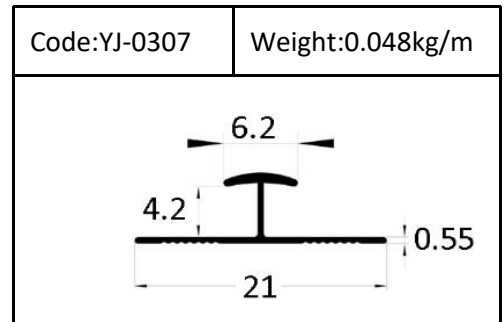

W:10.4mm

H:70mm

Accessories

left end cap

connector

right end cap

external corner

internal corner

locker

Wall Corner Guard

MDF/UV Board Strip

PVC Tile Trim

YJ-RT H:6/8/10/12/12.5mm

YJ-PPE H:10mm

YJ-CT H:8/10/12/12.5mm

YJ-SE H:6/8/10/12mm

YJ-WT H:8/10/12mm

YJ-RT H:6/8/10/12/12.5mm

YJ-CB158
Height:12mm

YJ-CB160
Height:12mm

YJ-CB175
Height:12mm

YJ-TV
Height:12mm

YJ-UEAG
Size: 20X10mm/25X20mm
30X20mm/40X10mm

YJ-EAG
Size: 15X15mm/20X20mm
25X25mm/30X30mm
35X35mm/40X40mm
50X50mm