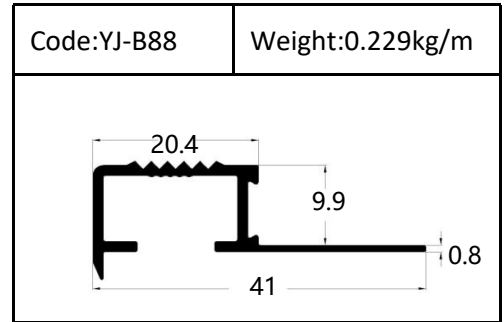

Trim

Trim

Round shape
Aluminum Tile Trim

Drawing	Code	Weight
	YJ-W56	0.087kg/m
	YJ-W57	0.092kg/m
	YJ-W58	0.098kg/m
	YJ-W74	0.103kg/m

Drawing	Code	Weight
	YJ-108	0.104kg/m
	YJ-109	0.113kg/m
	YJ-110	0.136kg/m

Accessories(YJ-109&YJ-110)

Internal Corner-Size:10/12mm

External

Tile Trim

Tile Trim

Tile Trim

Square shape

Aluminum Tile Trim

Tile Trim

Accessories

Size:7/9/11mm

Tile Trim

Triangle shape
Aluminum Tile Trim

Internal Corner Tile Trim

Floor Trim

- ☆ T Shape Transition Strips
- ☆ Floor Cover Strips
- ☆ Other Transition Strips

Carpet Trim

Stair Nosing

Listello Border

Skirting Board

YJ-SK01

W:12mm

H:40/50/60/80/100mm

Accessories