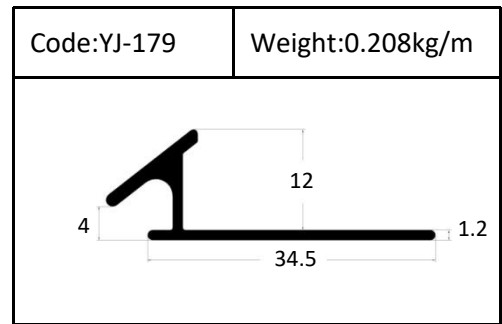

Trim

Trim

Round shape
Aluminum Tile Trim

Drawing	Code	Weight
	YJ-W56	0.087kg/m
	YJ-W57	0.092kg/m
	YJ-W58	0.098kg/m
	YJ-W74	0.103kg/m

Drawing	Code	Weight
	YJ-108	0.104kg/m
	YJ-109	0.113kg/m
	YJ-110	0.136kg/m

Accessories(YJ-109&YJ-110)

Internal Corner-Size:10/12mm

External

Tile Trim

Tile Trim

Tile Trim

Square shape

Aluminum Tile Trim

Tile Trim

Accessories

Size:7/9/11mm

Tile Trim

Triangle shape
Aluminum Tile Trim

Internal Corner Tile Trim

Floor Trim

- ☆ T Shape Transition Strips
- ☆ Floor Cover Strips
- ☆ Other Transition Strips

Carpet Trim

Stair Nosing

Listello Border

Skirting Board

YJ-SK01

W:12mm

H:40/50/60/80/100mm

Accessories