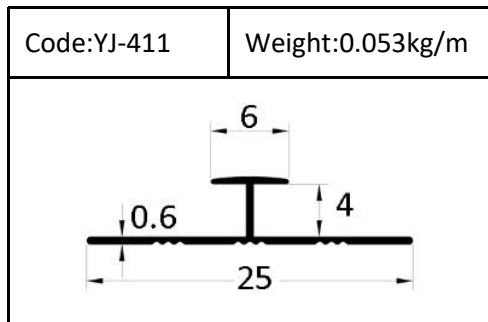

W:10.4mm

H:70mm

Accessories

left end cap

connector

right end cap

external corner

internal corner

locker

Wall Corner Guard

MDF/UV Board Strip

PVC Tile Trim

YJ-RT H:6/8/10/12/12.5mm

YJ-PPE H:10mm

YJ-CT H:8/10/12/12.5mm

YJ-SE H:6/8/10/12mm

YJ-WT H:8/10/12mm

YJ-RT H:6/8/10/12/12.5mm

YJ-CB158
Height:12mm

YJ-CB160
Height:12mm

YJ-CB175
Height:12mm

YJ-TV
Height:12mm

YJ-UEAG
Size: 20X10mm/25X20mm
30X20mm/40X10mm

YJ-EAG
Size: 15X15mm/20X20mm
25X25mm/30X30mm
35X35mm/40X40mm
50X50mm