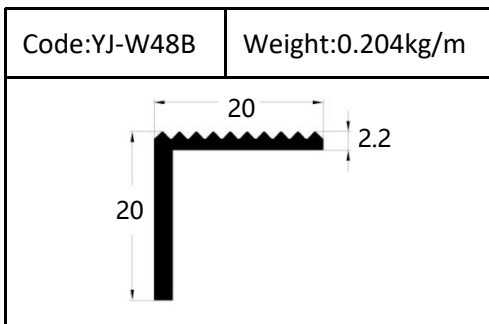

Accessories(YJ-109&YJ-110)

Internal Corner-Size:10/12mm

External

Tile Trim

Tile Trim

Tile Trim

Square shape

Aluminum Tile Trim

Tile Trim

Accessories

Size:7/9/11mm

Tile Trim

Triangle shape
Aluminum Tile Trim

Internal Corner Tile Trim

Floor Trim

- ☆ T Shape Transition Strips
- ☆ Floor Cover Strips
- ☆ Other Transition Strips

Carpet Trim

Stair Nosing

Listello Border

Skirting Board

YJ-SK01

W:12mm

H:40/50/60/80/100mm

Accessories