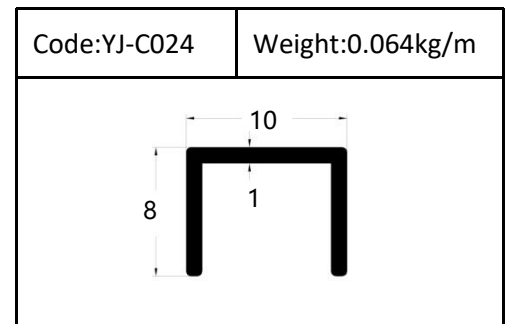

Accessories(YJ-109&YJ-110)

Internal Corner-Size:10/12mm

External

Tile Trim

Tile Trim

Tile Trim

Square shape

Aluminum Tile Trim

Tile Trim

Accessories

Size:7/9/11mm

Tile Trim

Triangle shape
Aluminum Tile Trim

Internal Corner Tile Trim

Floor Trim

- ☆ T Shape Transition Strips
- ☆ Floor Cover Strips
- ☆ Other Transition Strips

Carpet Trim

Stair Nosing

Listello Border

Skirting Board

YJ-SK01

W:12mm

H:40/50/60/80/100mm

Accessories