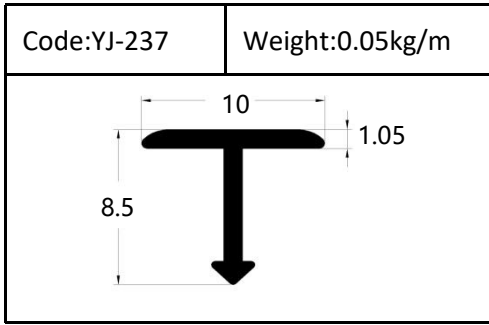

Trim

Trim

Round shape
Aluminum Tile Trim

Drawing	Code	Weight
	YJ-W56	0.087kg/m
	YJ-W57	0.092kg/m
	YJ-W58	0.098kg/m
	YJ-W74	0.103kg/m

Drawing	Code	Weight
	YJ-108	0.104kg/m
	YJ-109	0.113kg/m
	YJ-110	0.136kg/m

Accessories(YJ-109&YJ-110)

Internal Corner-Size:10/12mm

External

Tile Trim

Tile Trim

Tile Trim

Square shape

Aluminum Tile Trim

Tile Trim

Accessories

Size:7/9/11mm

Tile Trim

Triangle shape
Aluminum Tile Trim

Internal Corner Tile Trim

Floor Trim

- ☆ T Shape Transition Strips
- ☆ Floor Cover Strips
- ☆ Other Transition Strips

Carpet Trim

Stair Nosing

Listello Border

Skirting Board

YJ-SK01

W:12mm

H:40/50/60/80/100mm

Accessories