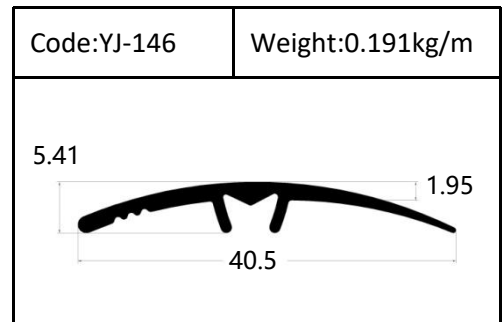

Trim

Trim

Round shape
Aluminum Tile Trim

Drawing	Code	Weight
	YJ-W56	0.087kg/m
	YJ-W57	0.092kg/m
	YJ-W58	0.098kg/m
	YJ-W74	0.103kg/m

Drawing	Code	Weight
	YJ-108	0.104kg/m
	YJ-109	0.113kg/m
	YJ-110	0.136kg/m

Accessories(YJ-109&YJ-110)

Internal Corner-Size:10/12mm

External

Tile Trim

Tile Trim

Tile Trim

Square shape

Aluminum Tile Trim

Tile Trim

Accessories

Size:7/9/11mm

Tile Trim

Triangle shape
Aluminum Tile Trim

Internal Corner Tile Trim

Floor Trim

- ☆ T Shape Transition Strips
- ☆ Floor Cover Strips
- ☆ Other Transition Strips

Carpet Trim

Stair Nosing

Listello Border

Skirting Board

YJ-SK01

W:12mm

H:40/50/60/80/100mm

Accessories