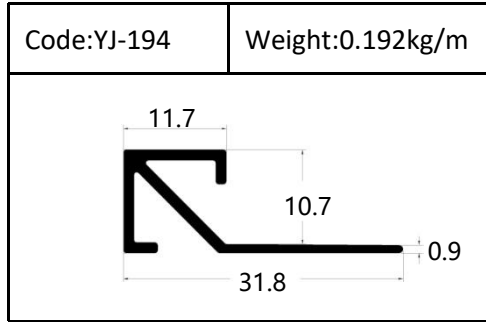

Trim

Trim

Round shape
Aluminum Tile Trim

Drawing	Code	Weight
	YJ-W56	0.087kg/m
	YJ-W57	0.092kg/m
	YJ-W58	0.098kg/m
	YJ-W74	0.103kg/m

Drawing	Code	Weight
	YJ-108	0.104kg/m
	YJ-109	0.113kg/m
	YJ-110	0.136kg/m

Accessories(YJ-109&YJ-110)

Internal Corner-Size:10/12mm

External

Tile Trim

Tile Trim

Tile Trim

Square shape

Aluminum Tile Trim

Tile Trim

Accessories

Size:7/9/11mm

Tile Trim

Triangle shape
Aluminum Tile Trim

Internal Corner Tile Trim

Floor Trim

- ☆ T Shape Transition Strips
- ☆ Floor Cover Strips
- ☆ Other Transition Strips

Carpet Trim

Stair Nosing

Listello Border

Skirting Board

YJ-SK01

W:12mm

H:40/50/60/80/100mm

Accessories