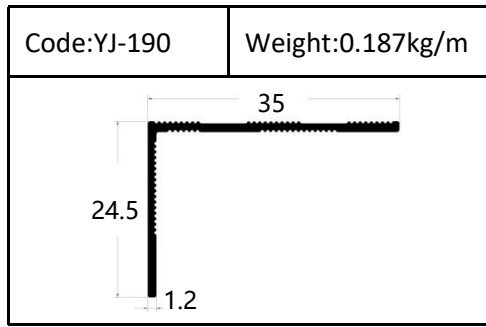

Tile Trim

Accessories

Size:7/9/11mm

Tile Trim

Triangle shape
Aluminum Tile Trim

Internal Corner Tile Trim

Floor Trim

- ☆ T Shape Transition Strips
- ☆ Floor Cover Strips
- ☆ Other Transition Strips

Carpet Trim

Stair Nosing

Listello Border

Skirting Board

YJ-SK01

W:12mm

H:40/50/60/80/100mm

Accessories