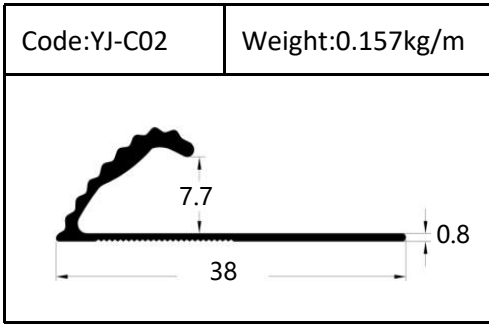

Trim

Trim

Round shape
Aluminum Tile Trim

Drawing	Code	Weight
	YJ-W56	0.087kg/m
	YJ-W57	0.092kg/m
	YJ-W58	0.098kg/m
	YJ-W74	0.103kg/m

Drawing	Code	Weight
	YJ-108	0.104kg/m
	YJ-109	0.113kg/m
	YJ-110	0.136kg/m

Accessories(YJ-109&YJ-110)

Internal Corner-Size:10/12mm

External

Tile Trim

Tile Trim

Tile Trim

Square shape

Aluminum Tile Trim

Tile Trim

Accessories

Size:7/9/11mm

Tile Trim

Triangle shape
Aluminum Tile Trim

Internal Corner Tile Trim

Floor Trim

- ☆ T Shape Transition Strips
- ☆ Floor Cover Strips
- ☆ Other Transition Strips

Carpet Trim

Stair Nosing

Listello Border

Skirting Board

YJ-SK01

W:12mm

H:40/50/60/80/100mm

Accessories