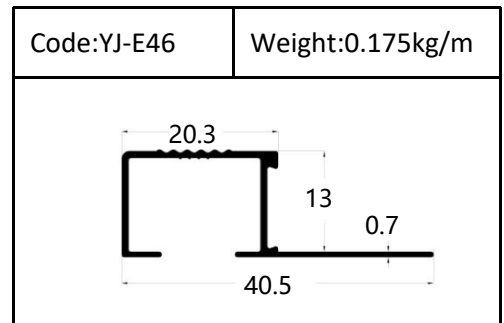

Accessories(YJ-109&YJ-110)

Internal Corner-Size:10/12mm

External

Tile Trim

Tile Trim

Tile Trim

Square shape

Aluminum Tile Trim

Tile Trim

Accessories

Size:7/9/11mm

Tile Trim

Triangle shape
Aluminum Tile Trim

Internal Corner Tile Trim

Floor Trim

- ☆ T Shape Transition Strips
- ☆ Floor Cover Strips
- ☆ Other Transition Strips

Carpet Trim

Stair Nosing

Listello Border

Skirting Board

YJ-SK01

W:12mm

H:40/50/60/80/100mm

Accessories