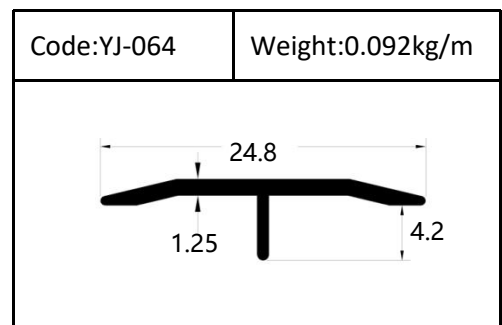

Trim

Trim

Round shape
Aluminum Tile Trim

Drawing	Code	Weight
	YJ-W56	0.087kg/m
	YJ-W57	0.092kg/m
	YJ-W58	0.098kg/m
	YJ-W74	0.103kg/m

Drawing	Code	Weight
	YJ-108	0.104kg/m
	YJ-109	0.113kg/m
	YJ-110	0.136kg/m

Accessories(YJ-109&YJ-110)

Internal Corner-Size:10/12mm

External

Tile Trim

Tile Trim

Tile Trim

Square shape

Aluminum Tile Trim

Tile Trim

Accessories

Size:7/9/11mm

Tile Trim

Triangle shape
Aluminum Tile Trim

Internal Corner Tile Trim

Floor Trim

- ☆ T Shape Transition Strips
- ☆ Floor Cover Strips
- ☆ Other Transition Strips

Carpet Trim

Stair Nosing

Listello Border

Skirting Board

YJ-SK01

W:12mm

H:40/50/60/80/100mm

Accessories