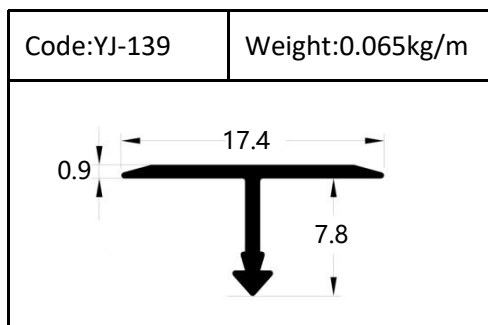

Accessories(YJ-109&YJ-110)

Internal Corner-Size:10/12mm

External

Tile Trim

Tile Trim

Tile Trim

Square shape

Aluminum Tile Trim

Tile Trim

Accessories

Size:7/9/11mm

Tile Trim

Triangle shape
Aluminum Tile Trim

Internal Corner Tile Trim

Floor Trim

- ☆ T Shape Transition Strips
- ☆ Floor Cover Strips
- ☆ Other Transition Strips

Carpet Trim

Stair Nosing

Listello Border

Skirting Board

YJ-SK01

W:12mm

H:40/50/60/80/100mm

Accessories