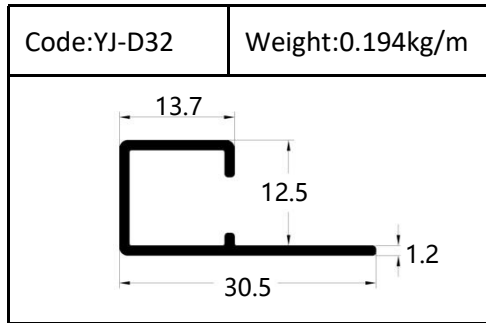

Trim

Trim

Round shape
Aluminum Tile Trim

Drawing	Code	Weight
	YJ-W56	0.087kg/m
	YJ-W57	0.092kg/m
	YJ-W58	0.098kg/m
	YJ-W74	0.103kg/m

Drawing	Code	Weight
	YJ-108	0.104kg/m
	YJ-109	0.113kg/m
	YJ-110	0.136kg/m

Accessories(YJ-109&YJ-110)

Internal Corner-Size:10/12mm

External

Tile Trim

Tile Trim

Tile Trim

Square shape

Aluminum Tile Trim

Tile Trim

Accessories

Size:7/9/11mm

Tile Trim

Triangle shape
Aluminum Tile Trim

Internal Corner Tile Trim

Floor Trim

- ☆ T Shape Transition Strips
- ☆ Floor Cover Strips
- ☆ Other Transition Strips

Carpet Trim

Stair Nosing

Listello Border

Skirting Board

YJ-SK01

W:12mm

H:40/50/60/80/100mm

Accessories