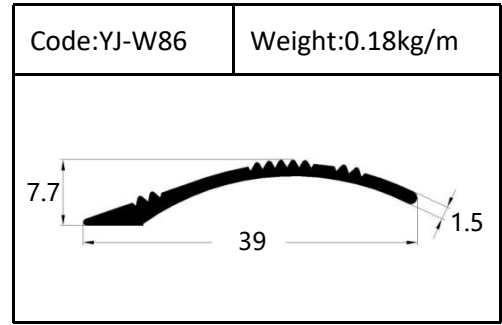

Trim

Trim

Round shape
Aluminum Tile Trim

Drawing	Code	Weight
	YJ-W56	0.087kg/m
	YJ-W57	0.092kg/m
	YJ-W58	0.098kg/m
	YJ-W74	0.103kg/m

Drawing	Code	Weight
	YJ-108	0.104kg/m
	YJ-109	0.113kg/m
	YJ-110	0.136kg/m

Accessories(YJ-109&YJ-110)

Internal Corner-Size:10/12mm

External

Tile Trim

Tile Trim

Tile Trim

Square shape

Aluminum Tile Trim

Tile Trim

Accessories

Size:7/9/11mm

Tile Trim

Triangle shape
Aluminum Tile Trim

Internal Corner Tile Trim

Floor Trim

- ☆ T Shape Transition Strips
- ☆ Floor Cover Strips
- ☆ Other Transition Strips

Carpet Trim

Stair Nosing

Listello Border

Skirting Board

YJ-SK01

W:12mm

H:40/50/60/80/100mm

Accessories