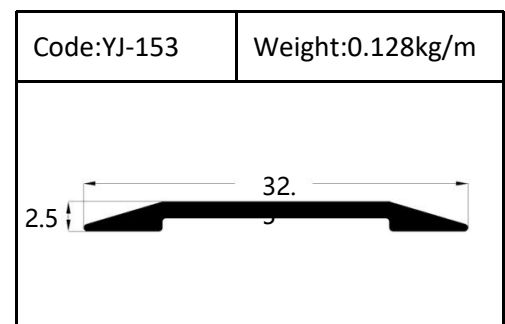

Trim

Trim

Round shape
Aluminum Tile Trim

Drawing	Code	Weight
	YJ-W56	0.087kg/m
	YJ-W57	0.092kg/m
	YJ-W58	0.098kg/m
	YJ-W74	0.103kg/m

Drawing	Code	Weight
	YJ-108	0.104kg/m
	YJ-109	0.113kg/m
	YJ-110	0.136kg/m

Accessories(YJ-109&YJ-110)

Internal Corner-Size:10/12mm

External

Tile Trim

Tile Trim

Tile Trim

Square shape

Aluminum Tile Trim

Tile Trim

Accessories

Size:7/9/11mm

Tile Trim

Triangle shape
Aluminum Tile Trim

Internal Corner Tile Trim

Floor Trim

- ☆ T Shape Transition Strips
- ☆ Floor Cover Strips
- ☆ Other Transition Strips

Carpet Trim

Stair Nosing

Listello Border

Skirting Board

YJ-SK01

W:12mm

H:40/50/60/80/100mm

Accessories