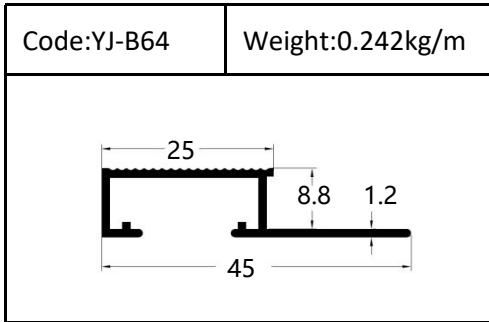

Trim

Trim

Round shape
Aluminum Tile Trim

Drawing	Code	Weight
	YJ-W56	0.087kg/m
	YJ-W57	0.092kg/m
	YJ-W58	0.098kg/m
	YJ-W74	0.103kg/m

Drawing	Code	Weight
	YJ-108	0.104kg/m
	YJ-109	0.113kg/m
	YJ-110	0.136kg/m

Accessories(YJ-109&YJ-110)

Internal Corner-Size:10/12mm

External

Tile Trim

Tile Trim

Tile Trim

Square shape

Aluminum Tile Trim

Tile Trim

Accessories

Size:7/9/11mm

Tile Trim

Triangle shape
Aluminum Tile Trim

Internal Corner Tile Trim

Floor Trim

- ☆ T Shape Transition Strips
- ☆ Floor Cover Strips
- ☆ Other Transition Strips

Carpet Trim

Stair Nosing

Listello Border

Skirting Board

YJ-SK01

W:12mm

H:40/50/60/80/100mm

Accessories