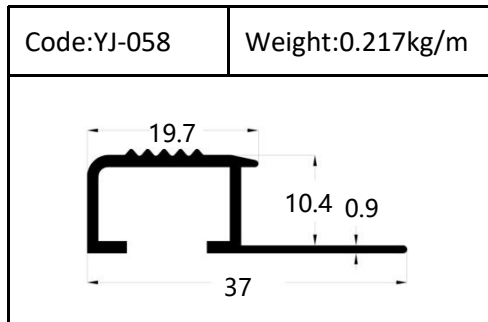

Trim

Trim

Round shape
Aluminum Tile Trim

Drawing	Code	Weight
	YJ-W56	0.087kg/m
	YJ-W57	0.092kg/m
	YJ-W58	0.098kg/m
	YJ-W74	0.103kg/m

Drawing	Code	Weight
	YJ-108	0.104kg/m
	YJ-109	0.113kg/m
	YJ-110	0.136kg/m

Accessories(YJ-109&YJ-110)

Internal Corner-Size:10/12mm

External

Tile Trim

Tile Trim

Tile Trim

Square shape

Aluminum Tile Trim

Tile Trim

Accessories

Size:7/9/11mm

Tile Trim

Triangle shape
Aluminum Tile Trim

Internal Corner Tile Trim

Floor Trim

- ☆ T Shape Transition Strips
- ☆ Floor Cover Strips
- ☆ Other Transition Strips

Carpet Trim

Stair Nosing

Listello Border

Skirting Board

YJ-SK01

W:12mm

H:40/50/60/80/100mm

Accessories