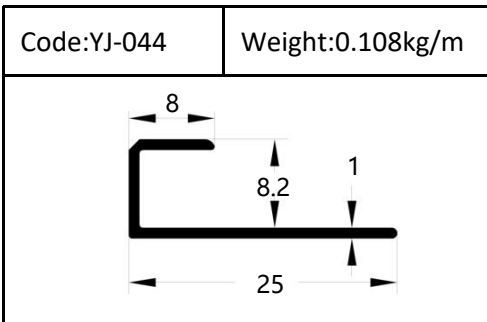

Trim

Trim

Round shape
Aluminum Tile Trim

Drawing	Code	Weight
	YJ-W56	0.087kg/m
	YJ-W57	0.092kg/m
	YJ-W58	0.098kg/m
	YJ-W74	0.103kg/m

Drawing	Code	Weight
	YJ-108	0.104kg/m
	YJ-109	0.113kg/m
	YJ-110	0.136kg/m

Accessories(YJ-109&YJ-110)

Internal Corner-Size:10/12mm

External

Tile Trim

Tile Trim

Tile Trim

Square shape

Aluminum Tile Trim

Tile Trim

Accessories

Size:7/9/11mm

Tile Trim

Triangle shape
Aluminum Tile Trim

Internal Corner Tile Trim

Floor Trim

- ☆ T Shape Transition Strips
- ☆ Floor Cover Strips
- ☆ Other Transition Strips

Carpet Trim

Stair Nosing

Listello Border

Skirting Board

YJ-SK01

W:12mm

H:40/50/60/80/100mm

Accessories