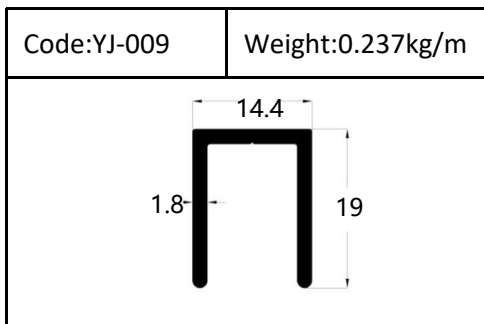

Trim

Trim

Round shape
Aluminum Tile Trim

Drawing	Code	Weight
	YJ-W56	0.087kg/m
	YJ-W57	0.092kg/m
	YJ-W58	0.098kg/m
	YJ-W74	0.103kg/m

Drawing	Code	Weight
	YJ-108	0.104kg/m
	YJ-109	0.113kg/m
	YJ-110	0.136kg/m

Accessories(YJ-109&YJ-110)

Internal Corner-Size:10/12mm

External

Tile Trim

Tile Trim

Tile Trim

Square shape

Aluminum Tile Trim

Tile Trim

Accessories

Size:7/9/11mm

Tile Trim

Triangle shape
Aluminum Tile Trim

Internal Corner Tile Trim

Floor Trim

- ☆ T Shape Transition Strips
- ☆ Floor Cover Strips
- ☆ Other Transition Strips

Carpet Trim

Stair Nosing

Listello Border

Skirting Board

YJ-SK01

W:12mm

H:40/50/60/80/100mm

Accessories