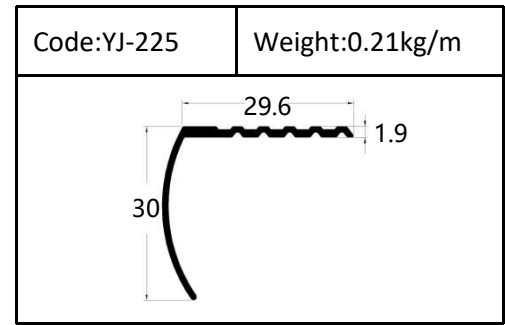

Trim

Trim

Round shape
Aluminum Tile Trim

Drawing	Code	Weight
	YJ-W56	0.087kg/m
	YJ-W57	0.092kg/m
	YJ-W58	0.098kg/m
	YJ-W74	0.103kg/m

Drawing	Code	Weight
	YJ-108	0.104kg/m
	YJ-109	0.113kg/m
	YJ-110	0.136kg/m

Accessories(YJ-109&YJ-110)

Internal Corner-Size:10/12mm

External

Tile Trim

Tile Trim

Tile Trim

Square shape

Aluminum Tile Trim

Tile Trim

Accessories

Size:7/9/11mm

Tile Trim

Triangle shape
Aluminum Tile Trim

Internal Corner Tile Trim

Floor Trim

- ☆ T Shape Transition Strips
- ☆ Floor Cover Strips
- ☆ Other Transition Strips

Carpet Trim

Stair Nosing

Listello Border

Skirting Board

YJ-SK01

W:12mm

H:40/50/60/80/100mm

Accessories