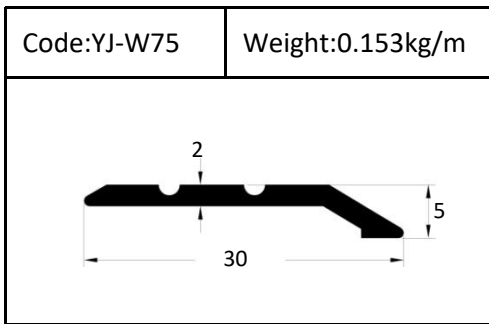

Trim

Trim

Round shape
Aluminum Tile Trim

Drawing	Code	Weight
	YJ-W56	0.087kg/m
	YJ-W57	0.092kg/m
	YJ-W58	0.098kg/m
	YJ-W74	0.103kg/m

Drawing	Code	Weight
	YJ-108	0.104kg/m
	YJ-109	0.113kg/m
	YJ-110	0.136kg/m

Accessories(YJ-109&YJ-110)

Internal Corner-Size:10/12mm

External

Tile Trim

Tile Trim

Tile Trim

Square shape

Aluminum Tile Trim

Tile Trim

Accessories

Size:7/9/11mm

Tile Trim

Triangle shape
Aluminum Tile Trim

Internal Corner Tile Trim

Floor Trim

- ☆ T Shape Transition Strips
- ☆ Floor Cover Strips
- ☆ Other Transition Strips

Carpet Trim

Stair Nosing

Listello Border

Skirting Board

YJ-SK01

W:12mm

H:40/50/60/80/100mm

Accessories