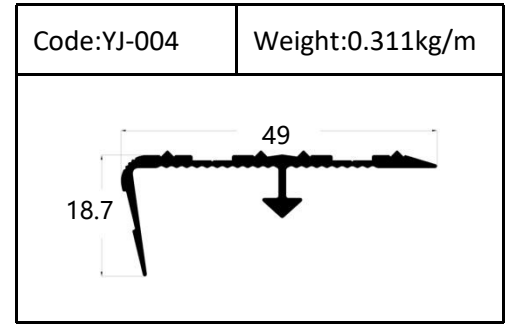

Trim

Trim

Round shape
Aluminum Tile Trim

Drawing	Code	Weight
	YJ-W56	0.087kg/m
	YJ-W57	0.092kg/m
	YJ-W58	0.098kg/m
	YJ-W74	0.103kg/m

Drawing	Code	Weight
	YJ-108	0.104kg/m
	YJ-109	0.113kg/m
	YJ-110	0.136kg/m

Accessories(YJ-109&YJ-110)

Internal Corner-Size:10/12mm

External

Tile Trim

Tile Trim

Tile Trim

Square shape

Aluminum Tile Trim

Tile Trim

Accessories

Size:7/9/11mm

Tile Trim

Triangle shape
Aluminum Tile Trim

Internal Corner Tile Trim

Floor Trim

- ☆ T Shape Transition Strips
- ☆ Floor Cover Strips
- ☆ Other Transition Strips

Carpet Trim

Stair Nosing

Listello Border

Skirting Board

YJ-SK01

W:12mm

H:40/50/60/80/100mm

Accessories