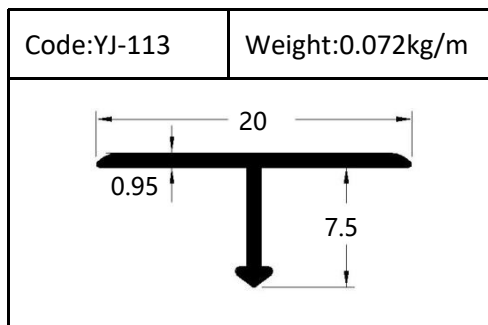

Trim

Trim

Round shape
Aluminum Tile Trim

Drawing	Code	Weight
	YJ-W56	0.087kg/m
	YJ-W57	0.092kg/m
	YJ-W58	0.098kg/m
	YJ-W74	0.103kg/m

Drawing	Code	Weight
	YJ-108	0.104kg/m
	YJ-109	0.113kg/m
	YJ-110	0.136kg/m

Accessories(YJ-109&YJ-110)

Internal Corner-Size:10/12mm

External

Tile Trim

Tile Trim

Tile Trim

Square shape

Aluminum Tile Trim

Tile Trim

Accessories

Size:7/9/11mm

Tile Trim

Triangle shape
Aluminum Tile Trim

Internal Corner Tile Trim

Floor Trim

- ☆ T Shape Transition Strips
- ☆ Floor Cover Strips
- ☆ Other Transition Strips

Carpet Trim

Stair Nosing

Listello Border

Skirting Board

YJ-SK01

W:12mm

H:40/50/60/80/100mm

Accessories