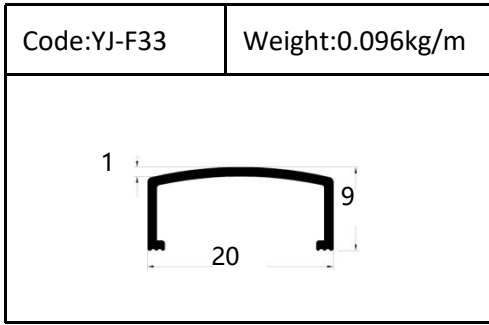

Accessories(YJ-109&YJ-110)

Internal Corner-Size:10/12mm

External

Tile Trim

Tile Trim

Tile Trim

Square shape

Aluminum Tile Trim

Tile Trim

Accessories

Size:7/9/11mm

Tile Trim

Triangle shape
Aluminum Tile Trim

Internal Corner Tile Trim

Floor Trim

- ☆ T Shape Transition Strips
- ☆ Floor Cover Strips
- ☆ Other Transition Strips

Carpet Trim

Stair Nosing

Listello Border

Skirting Board

YJ-SK01

W:12mm

H:40/50/60/80/100mm

Accessories