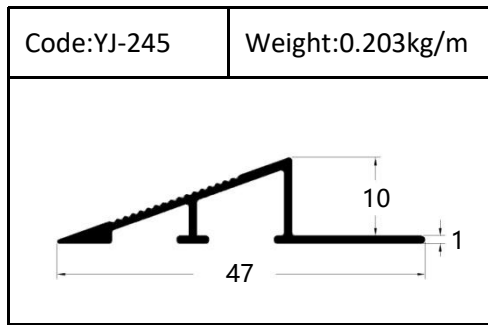

Trim

Trim

Round shape
Aluminum Tile Trim

Drawing	Code	Weight
	YJ-W56	0.087kg/m
	YJ-W57	0.092kg/m
	YJ-W58	0.098kg/m
	YJ-W74	0.103kg/m

Drawing	Code	Weight
	YJ-108	0.104kg/m
	YJ-109	0.113kg/m
	YJ-110	0.136kg/m

Accessories(YJ-109&YJ-110)

Internal Corner-Size:10/12mm

External

Tile Trim

Tile Trim

Tile Trim

Square shape

Aluminum Tile Trim

Tile Trim

Accessories

Size:7/9/11mm

Tile Trim

Triangle shape
Aluminum Tile Trim

Internal Corner Tile Trim

Floor Trim

- ☆ T Shape Transition Strips
- ☆ Floor Cover Strips
- ☆ Other Transition Strips

Carpet Trim

Stair Nosing

Listello Border

Skirting Board

YJ-SK01

W:12mm

H:40/50/60/80/100mm

Accessories