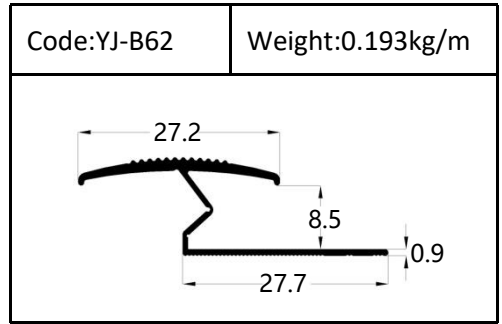

Trim

Trim

Round shape
Aluminum Tile Trim

Drawing	Code	Weight
	YJ-W56	0.087kg/m
	YJ-W57	0.092kg/m
	YJ-W58	0.098kg/m
	YJ-W74	0.103kg/m

Drawing	Code	Weight
	YJ-108	0.104kg/m
	YJ-109	0.113kg/m
	YJ-110	0.136kg/m

Accessories(YJ-109&YJ-110)

Internal Corner-Size:10/12mm

External

Tile Trim

Tile Trim

Tile Trim

Square shape

Aluminum Tile Trim

Tile Trim

Accessories

Size:7/9/11mm

Tile Trim

Triangle shape
Aluminum Tile Trim

Internal Corner Tile Trim

Floor Trim

- ☆ T Shape Transition Strips
- ☆ Floor Cover Strips
- ☆ Other Transition Strips

Carpet Trim

Stair Nosing

Listello Border

Skirting Board

YJ-SK01

W:12mm

H:40/50/60/80/100mm

Accessories