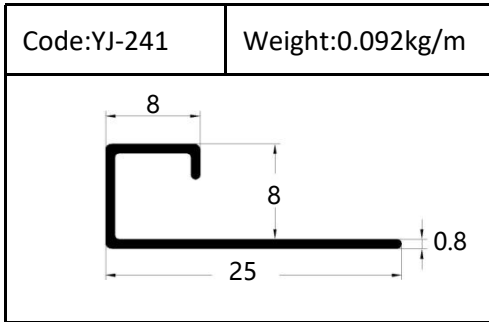

Trim

Trim

Round shape
Aluminum Tile Trim

Drawing	Code	Weight
	YJ-W56	0.087kg/m
	YJ-W57	0.092kg/m
	YJ-W58	0.098kg/m
	YJ-W74	0.103kg/m

Drawing	Code	Weight
	YJ-108	0.104kg/m
	YJ-109	0.113kg/m
	YJ-110	0.136kg/m

Accessories(YJ-109&YJ-110)

Internal Corner-Size:10/12mm

External

Tile Trim

Tile Trim

Tile Trim

Square shape

Aluminum Tile Trim

Tile Trim

Accessories

Size:7/9/11mm

Tile Trim

Triangle shape
Aluminum Tile Trim

Internal Corner Tile Trim

Floor Trim

- ☆ T Shape Transition Strips
- ☆ Floor Cover Strips
- ☆ Other Transition Strips

Carpet Trim

Stair Nosing

Listello Border

Skirting Board

YJ-SK01

W:12mm

H:40/50/60/80/100mm

Accessories