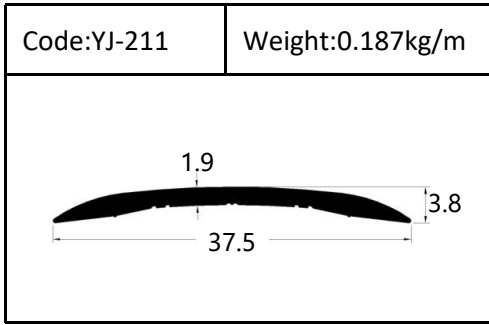

Trim

Trim

Round shape
Aluminum Tile Trim

Drawing	Code	Weight
	YJ-W56	0.087kg/m
	YJ-W57	0.092kg/m
	YJ-W58	0.098kg/m
	YJ-W74	0.103kg/m

Drawing	Code	Weight
	YJ-108	0.104kg/m
	YJ-109	0.113kg/m
	YJ-110	0.136kg/m

Accessories(YJ-109&YJ-110)

Internal Corner-Size:10/12mm

External

Tile Trim

Tile Trim

Tile Trim

Square shape

Aluminum Tile Trim

Tile Trim

Accessories

Size:7/9/11mm

Tile Trim

Triangle shape
Aluminum Tile Trim

Internal Corner Tile Trim

Floor Trim

- ☆ T Shape Transition Strips
- ☆ Floor Cover Strips
- ☆ Other Transition Strips