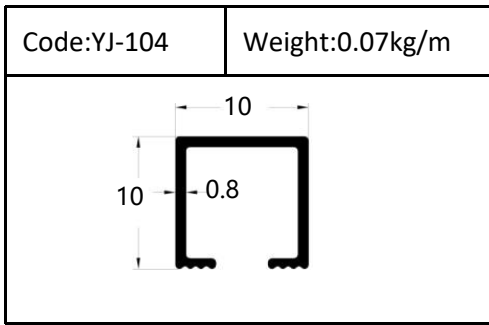

Accessories(YJ-109&YJ-110)

Internal Corner-Size:10/12mm

External

Tile Trim

Tile Trim

Tile Trim

Square shape

Aluminum Tile Trim

Tile Trim

Accessories

Size:7/9/11mm

Tile Trim

Triangle shape
Aluminum Tile Trim

Internal Corner Tile Trim

Floor Trim

- ☆ T Shape Transition Strips
- ☆ Floor Cover Strips
- ☆ Other Transition Strips

Carpet Trim

Stair Nosing

Listello Border

Skirting Board

YJ-SK01

W:12mm

H:40/50/60/80/100mm

Accessories