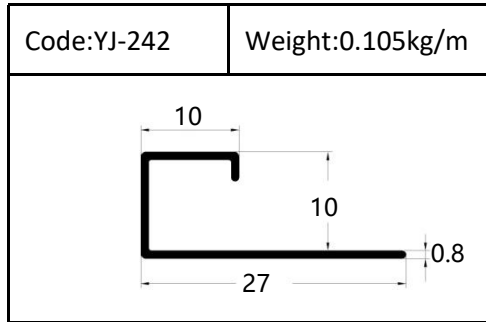

Trim

Trim

Round shape
Aluminum Tile Trim

Drawing	Code	Weight
	YJ-W56	0.087kg/m
	YJ-W57	0.092kg/m
	YJ-W58	0.098kg/m
	YJ-W74	0.103kg/m

Drawing	Code	Weight
	YJ-108	0.104kg/m
	YJ-109	0.113kg/m
	YJ-110	0.136kg/m

Accessories(YJ-109&YJ-110)

Internal Corner-Size:10/12mm

External

Tile Trim

Tile Trim

Tile Trim

Square shape

Aluminum Tile Trim

Tile Trim

Accessories

Size:7/9/11mm

Tile Trim

Triangle shape
Aluminum Tile Trim

Internal Corner Tile Trim

Floor Trim

- ☆ T Shape Transition Strips
- ☆ Floor Cover Strips
- ☆ Other Transition Strips

Carpet Trim

Stair Nosing

Listello Border

Skirting Board

YJ-SK01

W:12mm

H:40/50/60/80/100mm

Accessories