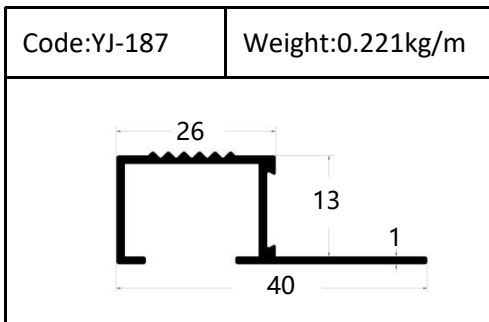

Trim

Trim

Round shape
Aluminum Tile Trim

Drawing	Code	Weight
	YJ-W56	0.087kg/m
	YJ-W57	0.092kg/m
	YJ-W58	0.098kg/m
	YJ-W74	0.103kg/m

Drawing	Code	Weight
	YJ-108	0.104kg/m
	YJ-109	0.113kg/m
	YJ-110	0.136kg/m

Accessories(YJ-109&YJ-110)

Internal Corner-Size:10/12mm

External

Tile Trim

Tile Trim

Tile Trim

Square shape

Aluminum Tile Trim

Tile Trim

Accessories

Size:7/9/11mm

Tile Trim

Triangle shape
Aluminum Tile Trim

Internal Corner Tile Trim

Floor Trim

- ☆ T Shape Transition Strips
- ☆ Floor Cover Strips
- ☆ Other Transition Strips

Carpet Trim

Stair Nosing

Listello Border

Skirting Board

YJ-SK01

W:12mm

H:40/50/60/80/100mm

Accessories