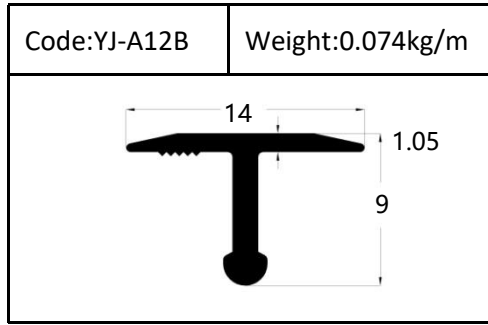

Trim

Trim

Round shape
Aluminum Tile Trim

Drawing	Code	Weight
	YJ-W56	0.087kg/m
	YJ-W57	0.092kg/m
	YJ-W58	0.098kg/m
	YJ-W74	0.103kg/m

Drawing	Code	Weight
	YJ-108	0.104kg/m
	YJ-109	0.113kg/m
	YJ-110	0.136kg/m

Accessories(YJ-109&YJ-110)

Internal Corner-Size:10/12mm

External

Tile Trim

Tile Trim

Tile Trim

Square shape

Aluminum Tile Trim

Tile Trim

Accessories

Size:7/9/11mm

Tile Trim

Triangle shape
Aluminum Tile Trim

Internal Corner Tile Trim

Floor Trim

- ☆ T Shape Transition Strips
- ☆ Floor Cover Strips
- ☆ Other Transition Strips

Carpet Trim

Stair Nosing

Listello Border

Skirting Board

YJ-SK01

W:12mm

H:40/50/60/80/100mm

Accessories