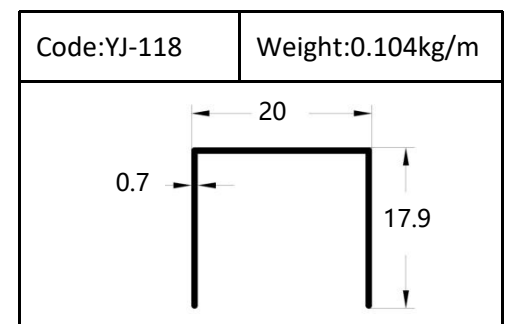

Accessories(YJ-109&YJ-110)

Internal Corner-Size:10/12mm

External

Tile Trim

Tile Trim

Tile Trim

Square shape

Aluminum Tile Trim

Tile Trim

Accessories

Size:7/9/11mm

Tile Trim

Triangle shape
Aluminum Tile Trim

Internal Corner Tile Trim

Floor Trim

- ☆ T Shape Transition Strips
- ☆ Floor Cover Strips
- ☆ Other Transition Strips

Carpet Trim

Stair Nosing

Listello Border

Skirting Board

YJ-SK01

W:12mm

H:40/50/60/80/100mm

Accessories