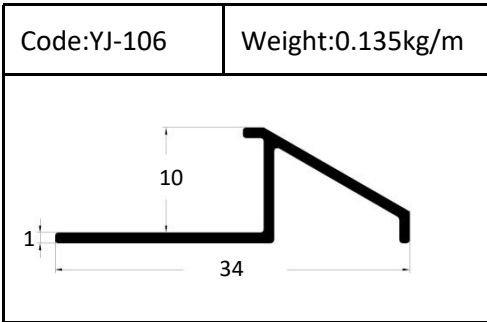

Accessories(YJ-109&YJ-110)

Internal Corner-Size:10/12mm

External

Tile Trim

Tile Trim

Tile Trim

Square shape

Aluminum Tile Trim

Tile Trim

Accessories

Size:7/9/11mm

Tile Trim

Triangle shape
Aluminum Tile Trim

Internal Corner Tile Trim

Floor Trim

- ☆ T Shape Transition Strips
- ☆ Floor Cover Strips
- ☆ Other Transition Strips

Carpet Trim

Stair Nosing

Listello Border

Skirting Board

YJ-SK01

W:12mm

H:40/50/60/80/100mm

Accessories