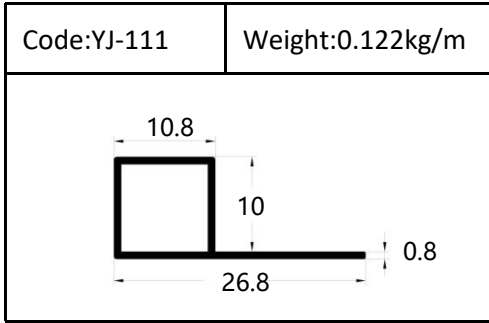

Trim

Trim

Round shape
Aluminum Tile Trim

Drawing	Code	Weight
	YJ-W56	0.087kg/m
	YJ-W57	0.092kg/m
	YJ-W58	0.098kg/m
	YJ-W74	0.103kg/m

Drawing	Code	Weight
	YJ-108	0.104kg/m
	YJ-109	0.113kg/m
	YJ-110	0.136kg/m

Accessories(YJ-109&YJ-110)

Internal Corner-Size:10/12mm

External

Tile Trim

Tile Trim

Tile Trim

Square shape

Aluminum Tile Trim

Tile Trim

Accessories

Size:7/9/11mm

Tile Trim

Triangle shape
Aluminum Tile Trim

Internal Corner Tile Trim

Floor Trim

- ☆ T Shape Transition Strips
- ☆ Floor Cover Strips
- ☆ Other Transition Strips

Carpet Trim

Stair Nosing

Listello Border

Skirting Board

YJ-SK01

W:12mm

H:40/50/60/80/100mm

Accessories