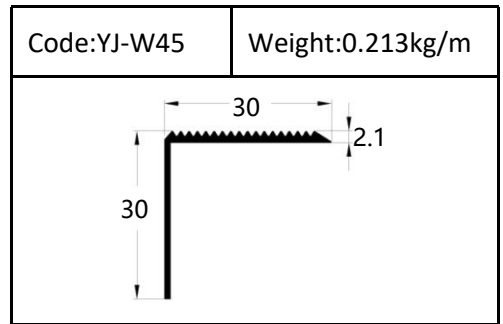

Accessories(YJ-109&YJ-110)

Internal Corner-Size:10/12mm

External

Tile Trim

Tile Trim

Tile Trim

Square shape

Aluminum Tile Trim

Tile Trim

Accessories

Size:7/9/11mm

Tile Trim

Triangle shape
Aluminum Tile Trim

Internal Corner Tile Trim

Floor Trim

- ☆ T Shape Transition Strips
- ☆ Floor Cover Strips
- ☆ Other Transition Strips

Carpet Trim

Stair Nosing

Listello Border

Skirting Board

YJ-SK01

W:12mm

H:40/50/60/80/100mm

Accessories