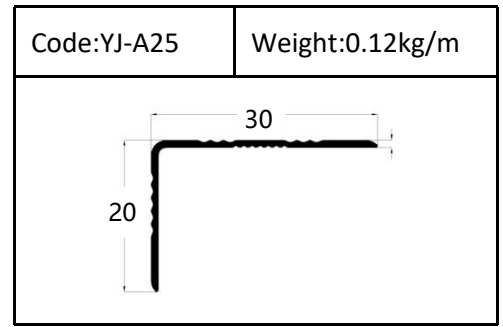

Accessories(YJ-109&YJ-110)

Internal Corner-Size:10/12mm

External

Tile Trim

Tile Trim

Tile Trim

Square shape

Aluminum Tile Trim

Tile Trim

Accessories

Size:7/9/11mm

Tile Trim

Triangle shape
Aluminum Tile Trim

Internal Corner Tile Trim

Floor Trim

- ☆ T Shape Transition Strips
- ☆ Floor Cover Strips
- ☆ Other Transition Strips

Carpet Trim

Stair Nosing

Listello Border

Skirting Board

YJ-SK01

W:12mm

H:40/50/60/80/100mm

Accessories