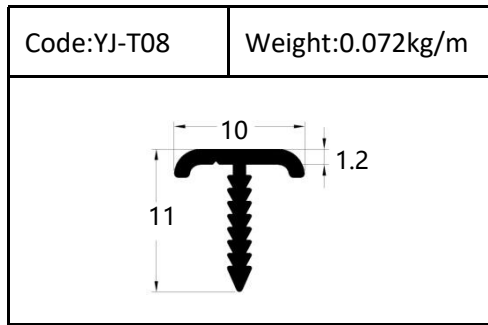

Trim

Trim

Round shape
Aluminum Tile Trim

Drawing	Code	Weight
	YJ-W56	0.087kg/m
	YJ-W57	0.092kg/m
	YJ-W58	0.098kg/m
	YJ-W74	0.103kg/m

Drawing	Code	Weight
	YJ-108	0.104kg/m
	YJ-109	0.113kg/m
	YJ-110	0.136kg/m

Accessories(YJ-109&YJ-110)

Internal Corner-Size:10/12mm

External

Tile Trim

Tile Trim

Tile Trim

Square shape

Aluminum Tile Trim

Tile Trim

Accessories

Size:7/9/11mm

Tile Trim

Triangle shape
Aluminum Tile Trim

Internal Corner Tile Trim

Floor Trim

- ☆ T Shape Transition Strips
- ☆ Floor Cover Strips
- ☆ Other Transition Strips

Carpet Trim

Stair Nosing

Listello Border

Skirting Board

YJ-SK01

W:12mm

H:40/50/60/80/100mm

Accessories