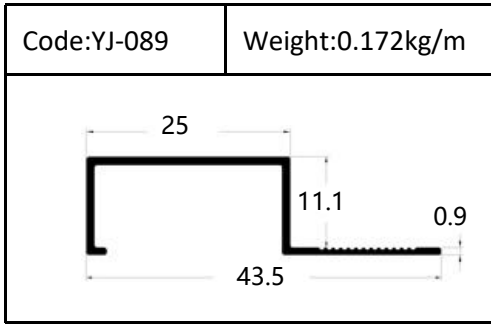

Trim

Trim

Round shape
Aluminum Tile Trim

Drawing	Code	Weight
	YJ-W56	0.087kg/m
	YJ-W57	0.092kg/m
	YJ-W58	0.098kg/m
	YJ-W74	0.103kg/m

Drawing	Code	Weight
	YJ-108	0.104kg/m
	YJ-109	0.113kg/m
	YJ-110	0.136kg/m

Accessories(YJ-109&YJ-110)

Internal Corner-Size:10/12mm

External

Tile Trim

Tile Trim

Tile Trim

Square shape

Aluminum Tile Trim

Tile Trim

Accessories

Size:7/9/11mm

Tile Trim

Triangle shape
Aluminum Tile Trim

Internal Corner Tile Trim

Floor Trim

- ☆ T Shape Transition Strips
- ☆ Floor Cover Strips
- ☆ Other Transition Strips

Carpet Trim

Stair Nosing

Listello Border

Skirting Board

YJ-SK01

W:12mm

H:40/50/60/80/100mm

Accessories