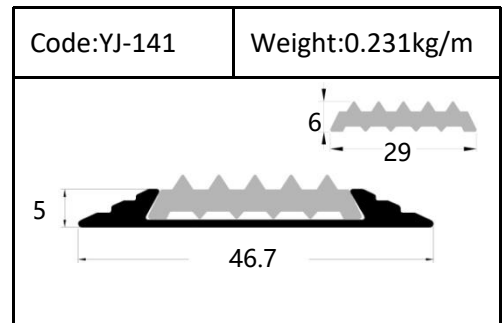

Accessories(YJ-109&YJ-110)

Internal Corner-Size:10/12mm

External

Tile Trim

Tile Trim

Tile Trim

Square shape

Aluminum Tile Trim

Tile Trim

Accessories

Size:7/9/11mm

Tile Trim

Triangle shape
Aluminum Tile Trim

Internal Corner Tile Trim

Floor Trim

- ☆ T Shape Transition Strips
- ☆ Floor Cover Strips
- ☆ Other Transition Strips

Carpet Trim

Stair Nosing

Listello Border

Skirting Board

YJ-SK01

W:12mm

H:40/50/60/80/100mm

Accessories