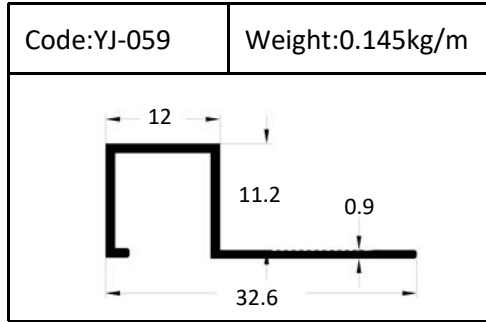

Tile Trim

Accessories

Size:7/9/11mm