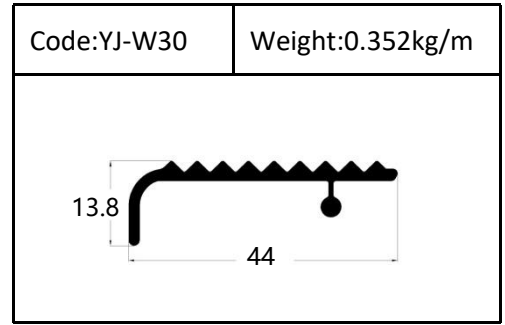

Trim

Trim

Round shape
Aluminum Tile Trim

Drawing	Code	Weight
	YJ-W56	0.087kg/m
	YJ-W57	0.092kg/m
	YJ-W58	0.098kg/m
	YJ-W74	0.103kg/m

Drawing	Code	Weight
	YJ-108	0.104kg/m
	YJ-109	0.113kg/m
	YJ-110	0.136kg/m

Accessories(YJ-109&YJ-110)

Internal Corner-Size:10/12mm

External

Tile Trim

Tile Trim

Tile Trim

Square shape

Aluminum Tile Trim

Tile Trim

Accessories

Size:7/9/11mm

Tile Trim

Triangle shape
Aluminum Tile Trim

Internal Corner Tile Trim

Floor Trim

- ☆ T Shape Transition Strips
- ☆ Floor Cover Strips
- ☆ Other Transition Strips

Carpet Trim

Stair Nosing

Listello Border

Skirting Board

YJ-SK01

W:12mm

H:40/50/60/80/100mm

Accessories