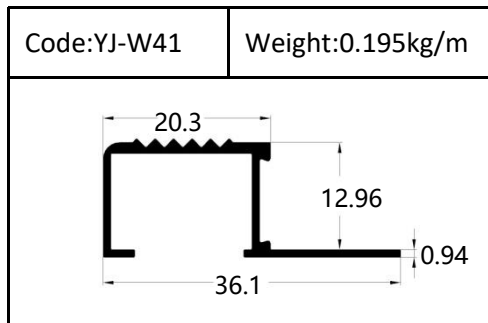

Trim

Trim

Round shape
Aluminum Tile Trim

Drawing	Code	Weight
	YJ-W56	0.087kg/m
	YJ-W57	0.092kg/m
	YJ-W58	0.098kg/m
	YJ-W74	0.103kg/m

Drawing	Code	Weight
	YJ-108	0.104kg/m
	YJ-109	0.113kg/m
	YJ-110	0.136kg/m

Accessories(YJ-109&YJ-110)

Internal Corner-Size:10/12mm

External

Tile Trim

Tile Trim

Tile Trim

Square shape

Aluminum Tile Trim

Tile Trim

Accessories

Size:7/9/11mm

Tile Trim

Triangle shape
Aluminum Tile Trim

Internal Corner Tile Trim

Floor Trim

- ☆ T Shape Transition Strips
- ☆ Floor Cover Strips
- ☆ Other Transition Strips

Carpet Trim

Stair Nosing

Listello Border

Skirting Board

YJ-SK01

W:12mm

H:40/50/60/80/100mm

Accessories