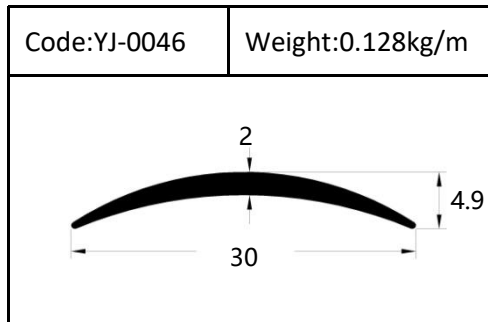

Trim

Trim

Round shape
Aluminum Tile Trim

Drawing	Code	Weight
	YJ-W56	0.087kg/m
	YJ-W57	0.092kg/m
	YJ-W58	0.098kg/m
	YJ-W74	0.103kg/m

Drawing	Code	Weight
	YJ-108	0.104kg/m
	YJ-109	0.113kg/m
	YJ-110	0.136kg/m

Accessories(YJ-109&YJ-110)

Internal Corner-Size:10/12mm

External

Tile Trim

Tile Trim

Tile Trim

Square shape

Aluminum Tile Trim

Tile Trim

Accessories

Size:7/9/11mm

Tile Trim

Triangle shape
Aluminum Tile Trim

Internal Corner Tile Trim

Floor Trim

- ☆ T Shape Transition Strips
- ☆ Floor Cover Strips
- ☆ Other Transition Strips

Carpet Trim

Stair Nosing

Listello Border

Skirting Board

YJ-SK01

W:12mm

H:40/50/60/80/100mm

Accessories