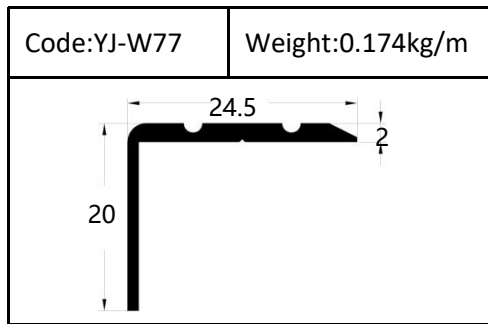

Trim

Trim

Round shape
Aluminum Tile Trim

Drawing	Code	Weight
	YJ-W56	0.087kg/m
	YJ-W57	0.092kg/m
	YJ-W58	0.098kg/m
	YJ-W74	0.103kg/m

Drawing	Code	Weight
	YJ-108	0.104kg/m
	YJ-109	0.113kg/m
	YJ-110	0.136kg/m

Accessories(YJ-109&YJ-110)

Internal Corner-Size:10/12mm

External

Tile Trim

Tile Trim

Tile Trim

Square shape

Aluminum Tile Trim

Tile Trim

Accessories

Size:7/9/11mm

Tile Trim

Triangle shape
Aluminum Tile Trim

Internal Corner Tile Trim

Floor Trim

- ☆ T Shape Transition Strips
- ☆ Floor Cover Strips
- ☆ Other Transition Strips

Carpet Trim

Stair Nosing

Listello Border

Skirting Board

YJ-SK01

W:12mm

H:40/50/60/80/100mm

Accessories