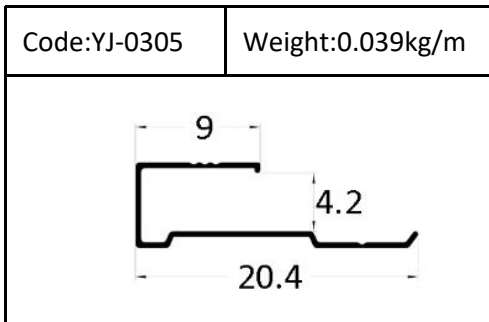

W:10.4mm

H:70mm

Accessories

left end cap

connector

right end cap

external corner

internal corner

locker

Wall Corner Guard

MDF/UV Board Strip

PVC Tile Trim

YJ-RT H:6/8/10/12/12.5mm

YJ-PPE H:10mm

YJ-CT H:8/10/12/12.5mm

YJ-SE H:6/8/10/12mm

YJ-WT H:8/10/12mm

YJ-RT H:6/8/10/12/12.5mm

YJ-CB158
Height:12mm

YJ-CB160
Height:12mm

YJ-CB175
Height:12mm

YJ-TV
Height:12mm

YJ-UEAG
Size: 20X10mm/25X20mm
30X20mm/40X10mm

YJ-EAG
Size: 15X15mm/20X20mm
25X25mm/30X30mm
35X35mm/40X40mm
50X50mm