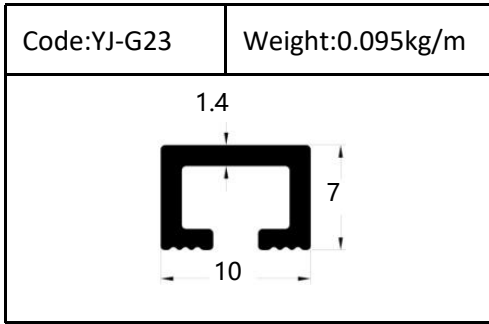

Accessories(YJ-109&YJ-110)

Internal Corner-Size:10/12mm

External

Tile Trim

Tile Trim

Tile Trim

Square shape

Aluminum Tile Trim

Tile Trim

Accessories

Size:7/9/11mm

Tile Trim

Triangle shape
Aluminum Tile Trim

Internal Corner Tile Trim

Floor Trim

- ☆ T Shape Transition Strips
- ☆ Floor Cover Strips
- ☆ Other Transition Strips

Carpet Trim

Stair Nosing

Listello Border

Skirting Board

YJ-SK01

W:12mm

H:40/50/60/80/100mm

Accessories