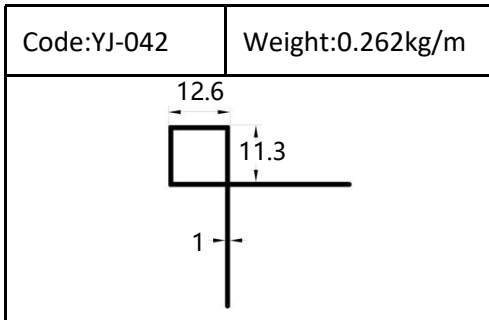

Trim

Trim

Round shape
Aluminum Tile Trim

Drawing	Code	Weight
	YJ-W56	0.087kg/m
	YJ-W57	0.092kg/m
	YJ-W58	0.098kg/m
	YJ-W74	0.103kg/m

Drawing	Code	Weight
	YJ-108	0.104kg/m
	YJ-109	0.113kg/m
	YJ-110	0.136kg/m

Accessories(YJ-109&YJ-110)

Internal Corner-Size:10/12mm

External

Tile Trim

Tile Trim

Tile Trim

Square shape

Aluminum Tile Trim

Tile Trim

Accessories

Size:7/9/11mm

Tile Trim

Triangle shape
Aluminum Tile Trim

Internal Corner Tile Trim

Floor Trim

- ☆ T Shape Transition Strips
- ☆ Floor Cover Strips
- ☆ Other Transition Strips

Carpet Trim

Stair Nosing

Listello Border

Skirting Board

YJ-SK01

W:12mm

H:40/50/60/80/100mm

Accessories