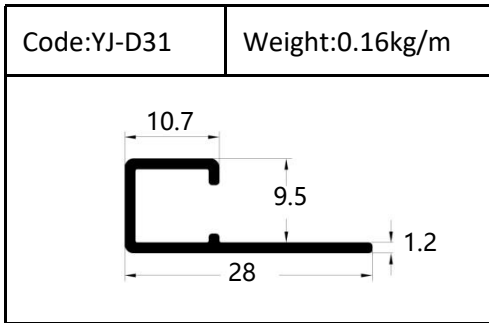

Trim

Trim

Round shape
Aluminum Tile Trim

Drawing	Code	Weight
	YJ-W56	0.087kg/m
	YJ-W57	0.092kg/m
	YJ-W58	0.098kg/m
	YJ-W74	0.103kg/m

Drawing	Code	Weight
	YJ-108	0.104kg/m
	YJ-109	0.113kg/m
	YJ-110	0.136kg/m

Accessories(YJ-109&YJ-110)

Internal Corner-Size:10/12mm

External

Tile Trim

Tile Trim

Tile Trim

Square shape

Aluminum Tile Trim

Tile Trim

Accessories

Size:7/9/11mm

Tile Trim

Triangle shape
Aluminum Tile Trim

Internal Corner Tile Trim

Floor Trim

- ☆ T Shape Transition Strips
- ☆ Floor Cover Strips
- ☆ Other Transition Strips

Carpet Trim

Stair Nosing

Listello Border

Skirting Board

YJ-SK01

W:12mm

H:40/50/60/80/100mm

Accessories