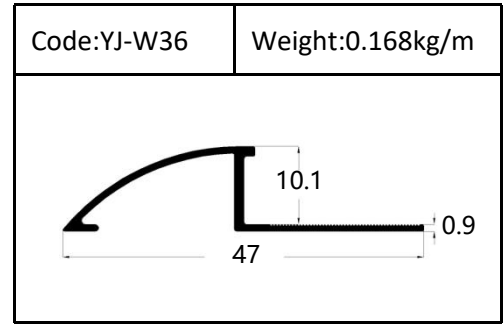

Trim

Trim

Round shape
Aluminum Tile Trim

Drawing	Code	Weight
	YJ-W56	0.087kg/m
	YJ-W57	0.092kg/m
	YJ-W58	0.098kg/m
	YJ-W74	0.103kg/m

Drawing	Code	Weight
	YJ-108	0.104kg/m
	YJ-109	0.113kg/m
	YJ-110	0.136kg/m

Accessories(YJ-109&YJ-110)

Internal Corner-Size:10/12mm

External

Tile Trim

Tile Trim

Tile Trim

Square shape

Aluminum Tile Trim

Tile Trim

Accessories

Size:7/9/11mm

Tile Trim

Triangle shape
Aluminum Tile Trim

Internal Corner Tile Trim

Floor Trim

- ☆ T Shape Transition Strips
- ☆ Floor Cover Strips
- ☆ Other Transition Strips

Carpet Trim

Stair Nosing

Listello Border

Skirting Board

YJ-SK01

W:12mm

H:40/50/60/80/100mm

Accessories