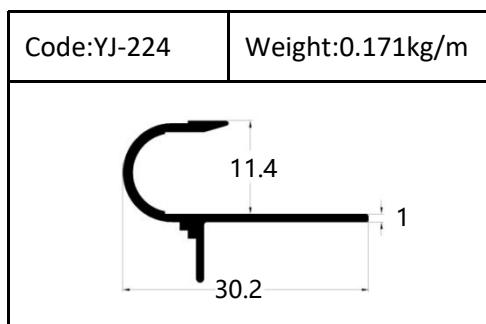

Trim

Trim

Round shape
Aluminum Tile Trim

Drawing	Code	Weight
	YJ-W56	0.087kg/m
	YJ-W57	0.092kg/m
	YJ-W58	0.098kg/m
	YJ-W74	0.103kg/m

Drawing	Code	Weight
	YJ-108	0.104kg/m
	YJ-109	0.113kg/m
	YJ-110	0.136kg/m

Accessories(YJ-109&YJ-110)

Internal Corner-Size:10/12mm

External

Tile Trim

Tile Trim

Tile Trim

Square shape

Aluminum Tile Trim

Tile Trim

Accessories

Size:7/9/11mm

Tile Trim

Triangle shape
Aluminum Tile Trim

Internal Corner Tile Trim

Floor Trim

- ☆ T Shape Transition Strips
- ☆ Floor Cover Strips
- ☆ Other Transition Strips

Carpet Trim

Stair Nosing

Listello Border

Skirting Board

YJ-SK01

W:12mm

H:40/50/60/80/100mm

Accessories