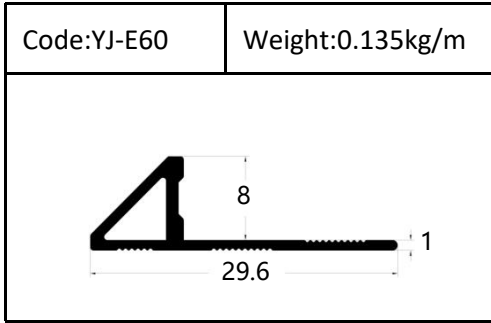

Trim

Trim

Round shape
Aluminum Tile Trim

Drawing	Code	Weight
	YJ-W56	0.087kg/m
	YJ-W57	0.092kg/m
	YJ-W58	0.098kg/m
	YJ-W74	0.103kg/m

Drawing	Code	Weight
	YJ-108	0.104kg/m
	YJ-109	0.113kg/m
	YJ-110	0.136kg/m

Accessories(YJ-109&YJ-110)

Internal Corner-Size:10/12mm

External

Tile Trim

Tile Trim

Tile Trim

Square shape

Aluminum Tile Trim

Tile Trim

Accessories

Size:7/9/11mm

Tile Trim

Triangle shape
Aluminum Tile Trim

Internal Corner Tile Trim

Floor Trim

- ☆ T Shape Transition Strips
- ☆ Floor Cover Strips
- ☆ Other Transition Strips

Carpet Trim

Stair Nosing

Listello Border

Skirting Board

YJ-SK01

W:12mm

H:40/50/60/80/100mm

Accessories