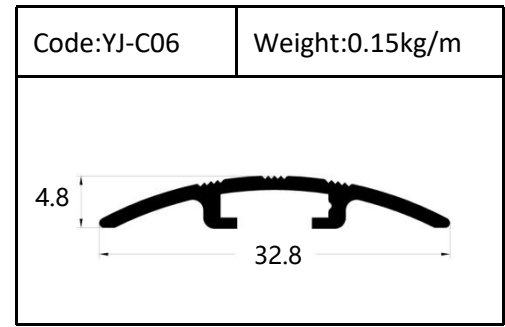

Trim

Trim

Round shape
Aluminum Tile Trim

Drawing	Code	Weight
	YJ-W56	0.087kg/m
	YJ-W57	0.092kg/m
	YJ-W58	0.098kg/m
	YJ-W74	0.103kg/m

Drawing	Code	Weight
	YJ-108	0.104kg/m
	YJ-109	0.113kg/m
	YJ-110	0.136kg/m

Accessories(YJ-109&YJ-110)

Internal Corner-Size:10/12mm

External

Tile Trim

Tile Trim

Tile Trim

Square shape

Aluminum Tile Trim

Tile Trim

Accessories

Size:7/9/11mm

Tile Trim

Triangle shape
Aluminum Tile Trim

Internal Corner Tile Trim

Floor Trim

- ☆ T Shape Transition Strips
- ☆ Floor Cover Strips
- ☆ Other Transition Strips

Carpet Trim

Stair Nosing

Listello Border

Skirting Board

YJ-SK01

W:12mm

H:40/50/60/80/100mm

Accessories