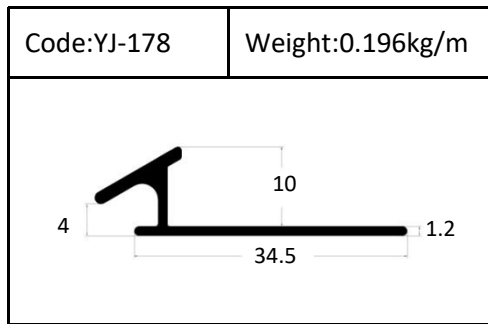

Trim

Trim

Round shape
Aluminum Tile Trim

Drawing	Code	Weight
	YJ-W56	0.087kg/m
	YJ-W57	0.092kg/m
	YJ-W58	0.098kg/m
	YJ-W74	0.103kg/m

Drawing	Code	Weight
	YJ-108	0.104kg/m
	YJ-109	0.113kg/m
	YJ-110	0.136kg/m

Accessories(YJ-109&YJ-110)

Internal Corner-Size:10/12mm

External

Tile Trim

Tile Trim

Tile Trim

Square shape

Aluminum Tile Trim

Tile Trim

Accessories

Size:7/9/11mm

Tile Trim

Triangle shape
Aluminum Tile Trim

Internal Corner Tile Trim

Floor Trim

- ☆ T Shape Transition Strips
- ☆ Floor Cover Strips
- ☆ Other Transition Strips

Carpet Trim

Stair Nosing

Listello Border

Skirting Board

YJ-SK01

W:12mm

H:40/50/60/80/100mm

Accessories