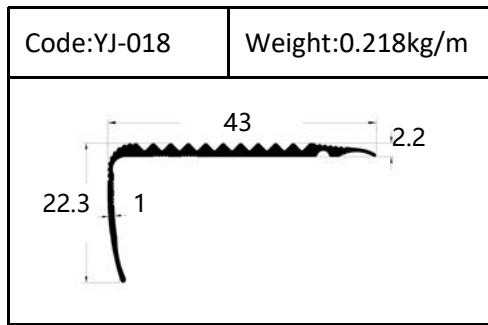

Trim

Trim

Round shape
Aluminum Tile Trim

Drawing	Code	Weight
	YJ-W56	0.087kg/m
	YJ-W57	0.092kg/m
	YJ-W58	0.098kg/m
	YJ-W74	0.103kg/m

Drawing	Code	Weight
	YJ-108	0.104kg/m
	YJ-109	0.113kg/m
	YJ-110	0.136kg/m

Accessories(YJ-109&YJ-110)

Internal Corner-Size:10/12mm

External

Tile Trim

Tile Trim

Tile Trim

Square shape

Aluminum Tile Trim

Tile Trim

Accessories

Size:7/9/11mm

Tile Trim

Triangle shape
Aluminum Tile Trim

Internal Corner Tile Trim

Floor Trim

- ☆ T Shape Transition Strips
- ☆ Floor Cover Strips
- ☆ Other Transition Strips

Carpet Trim

Stair Nosing

Listello Border

Skirting Board

YJ-SK01

W:12mm

H:40/50/60/80/100mm

Accessories