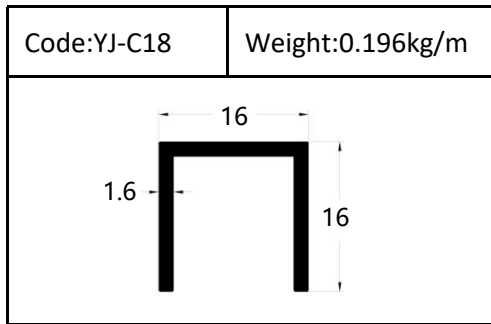

Accessories(YJ-109&YJ-110)

Internal Corner-Size:10/12mm

External

Tile Trim

Tile Trim

Tile Trim

Square shape

Aluminum Tile Trim

Tile Trim

Accessories

Size:7/9/11mm

Tile Trim

Triangle shape
Aluminum Tile Trim

Internal Corner Tile Trim

Floor Trim

- ☆ T Shape Transition Strips
- ☆ Floor Cover Strips
- ☆ Other Transition Strips

Carpet Trim

Stair Nosing

Listello Border

Skirting Board

YJ-SK01

W:12mm

H:40/50/60/80/100mm

Accessories

YJ-WT H:8/10/12mm

YJ-RT H:6/8/10/12/12.5mm

YJ-CB158
Height:12mm

YJ-CB160
Height:12mm

YJ-CB175
Height:12mm

YJ-TV
Height:12mm

YJ-UEAG
Size: 20X10mm/25X20mm
30X20mm/40X10mm

YJ-EAG
Size: 15X15mm/20X20mm
25X25mm/30X30mm
35X35mm/40X40mm
50X50mm