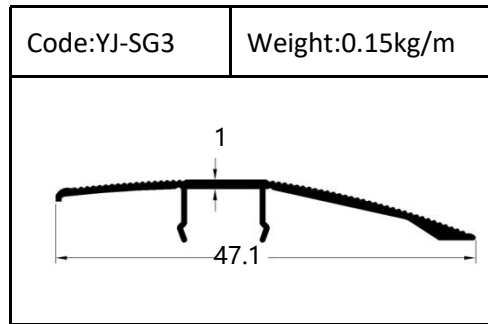

Trim

Trim

Round shape
Aluminum Tile Trim

Drawing	Code	Weight
	YJ-W56	0.087kg/m
	YJ-W57	0.092kg/m
	YJ-W58	0.098kg/m
	YJ-W74	0.103kg/m

Drawing	Code	Weight
	YJ-108	0.104kg/m
	YJ-109	0.113kg/m
	YJ-110	0.136kg/m

Accessories(YJ-109&YJ-110)

Internal Corner-Size:10/12mm

External

Tile Trim

Tile Trim

Tile Trim

Square shape

Aluminum Tile Trim

Tile Trim

Accessories

Size:7/9/11mm

Tile Trim

Triangle shape
Aluminum Tile Trim

Internal Corner Tile Trim

Floor Trim

- ☆ T Shape Transition Strips
- ☆ Floor Cover Strips
- ☆ Other Transition Strips

Carpet Trim

Stair Nosing

Listello Border

Skirting Board

YJ-SK01

W:12mm

H:40/50/60/80/100mm

Accessories