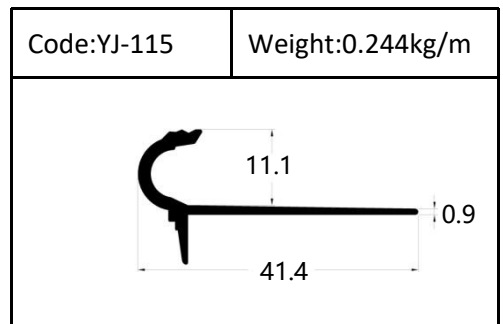

Trim

Trim

Round shape
Aluminum Tile Trim

Drawing	Code	Weight
	YJ-W56	0.087kg/m
	YJ-W57	0.092kg/m
	YJ-W58	0.098kg/m
	YJ-W74	0.103kg/m

Drawing	Code	Weight
	YJ-108	0.104kg/m
	YJ-109	0.113kg/m
	YJ-110	0.136kg/m

Accessories(YJ-109&YJ-110)

Internal Corner-Size:10/12mm

External

Tile Trim

Tile Trim

Tile Trim

Square shape

Aluminum Tile Trim

Tile Trim

Accessories

Size:7/9/11mm

Tile Trim

Triangle shape
Aluminum Tile Trim

Internal Corner Tile Trim

Floor Trim

- ☆ T Shape Transition Strips
- ☆ Floor Cover Strips
- ☆ Other Transition Strips

Carpet Trim

Stair Nosing

Listello Border

Skirting Board

YJ-SK01

W:12mm

H:40/50/60/80/100mm

Accessories