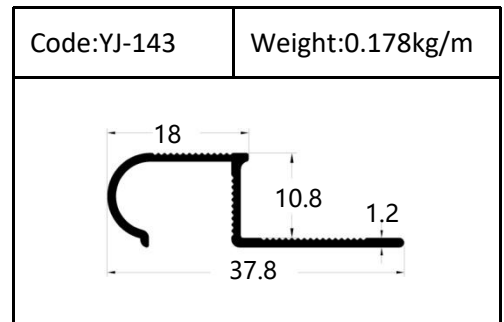

Trim

Trim

Round shape
Aluminum Tile Trim

Drawing	Code	Weight
	YJ-W56	0.087kg/m
	YJ-W57	0.092kg/m
	YJ-W58	0.098kg/m
	YJ-W74	0.103kg/m

Drawing	Code	Weight
	YJ-108	0.104kg/m
	YJ-109	0.113kg/m
	YJ-110	0.136kg/m

Accessories(YJ-109&YJ-110)

Internal Corner-Size:10/12mm

External

Tile Trim

Tile Trim

Tile Trim

Square shape

Aluminum Tile Trim

Tile Trim

Accessories

Size:7/9/11mm

Tile Trim

Triangle shape
Aluminum Tile Trim

Internal Corner Tile Trim

Floor Trim

- ☆ T Shape Transition Strips
- ☆ Floor Cover Strips
- ☆ Other Transition Strips

Carpet Trim

Stair Nosing

Listello Border

Skirting Board

YJ-SK01

W:12mm

H:40/50/60/80/100mm

Accessories