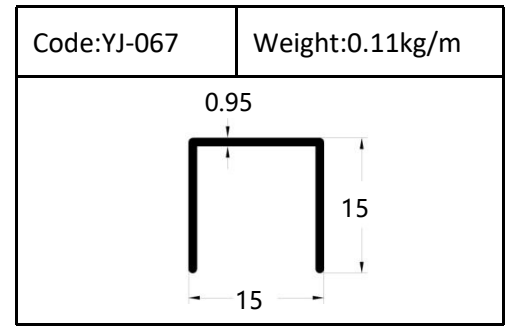

Accessories(YJ-109&YJ-110)

Internal Corner-Size:10/12mm

External

Tile Trim

Tile Trim

Tile Trim

Square shape

Aluminum Tile Trim

Tile Trim

Accessories

Size:7/9/11mm

Tile Trim

Triangle shape
Aluminum Tile Trim

Internal Corner Tile Trim

Floor Trim

- ☆ T Shape Transition Strips
- ☆ Floor Cover Strips
- ☆ Other Transition Strips

Carpet Trim

Stair Nosing

Listello Border

Skirting Board

YJ-SK01

W:12mm

H:40/50/60/80/100mm

Accessories