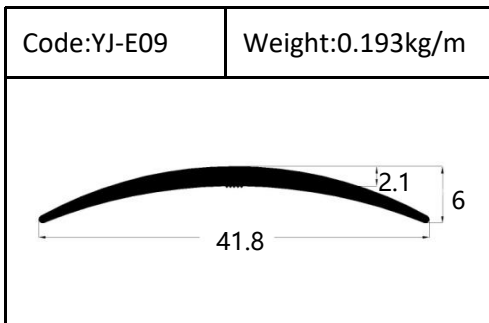

Trim

Trim

Round shape
Aluminum Tile Trim

Drawing	Code	Weight
	YJ-W56	0.087kg/m
	YJ-W57	0.092kg/m
	YJ-W58	0.098kg/m
	YJ-W74	0.103kg/m

Drawing	Code	Weight
	YJ-108	0.104kg/m
	YJ-109	0.113kg/m
	YJ-110	0.136kg/m

Accessories(YJ-109&YJ-110)

Internal Corner-Size:10/12mm

External

Tile Trim

Tile Trim

Tile Trim

Square shape

Aluminum Tile Trim

Tile Trim

Accessories

Size:7/9/11mm

Tile Trim

Triangle shape
Aluminum Tile Trim

Internal Corner Tile Trim

Floor Trim

- ☆ T Shape Transition Strips
- ☆ Floor Cover Strips
- ☆ Other Transition Strips