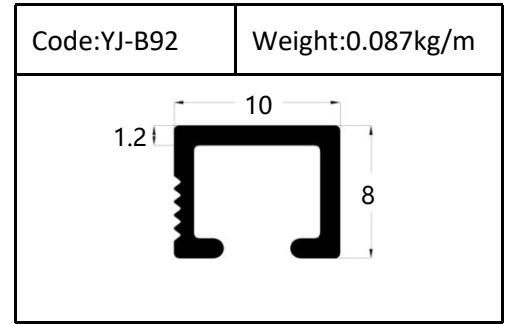

Accessories(YJ-109&YJ-110)

Internal Corner-Size:10/12mm

External

Tile Trim

Tile Trim

Tile Trim

Square shape

Aluminum Tile Trim

Tile Trim

Accessories

Size:7/9/11mm

Tile Trim

Triangle shape
Aluminum Tile Trim

Internal Corner Tile Trim

Floor Trim

- ☆ T Shape Transition Strips
- ☆ Floor Cover Strips
- ☆ Other Transition Strips

Carpet Trim

Stair Nosing

Listello Border

Skirting Board

YJ-SK01

W:12mm

H:40/50/60/80/100mm

Accessories