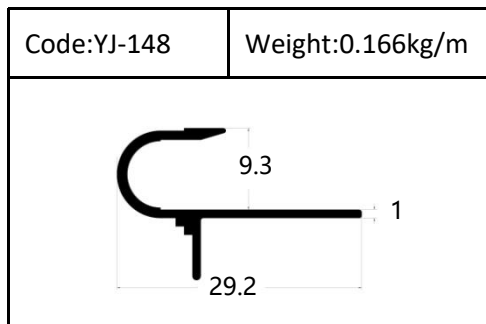

Trim

Trim

Round shape
Aluminum Tile Trim

Drawing	Code	Weight
	YJ-W56	0.087kg/m
	YJ-W57	0.092kg/m
	YJ-W58	0.098kg/m
	YJ-W74	0.103kg/m

Drawing	Code	Weight
	YJ-108	0.104kg/m
	YJ-109	0.113kg/m
	YJ-110	0.136kg/m

Accessories(YJ-109&YJ-110)

Internal Corner-Size:10/12mm

External

Tile Trim

Tile Trim

Tile Trim

Square shape

Aluminum Tile Trim

Tile Trim

Accessories

Size:7/9/11mm

Tile Trim

Triangle shape
Aluminum Tile Trim

Internal Corner Tile Trim

Floor Trim

- ☆ T Shape Transition Strips
- ☆ Floor Cover Strips
- ☆ Other Transition Strips

Carpet Trim

Stair Nosing

Listello Border

Skirting Board

YJ-SK01

W:12mm

H:40/50/60/80/100mm

Accessories