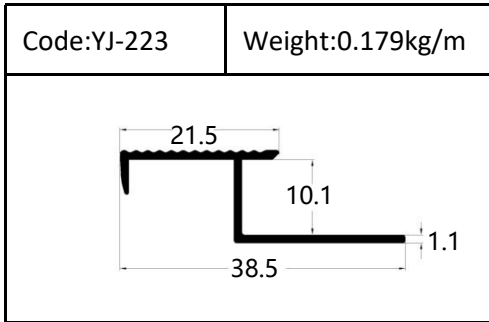

Tile Trim

Accessories

Size:7/9/11mm

Tile Trim

Triangle shape
Aluminum Tile Trim

Internal Corner Tile Trim

Floor Trim

- ☆ T Shape Transition Strips
- ☆ Floor Cover Strips
- ☆ Other Transition Strips

Carpet Trim

Stair Nosing

Listello Border

Skirting Board

YJ-SK01

W:12mm

H:40/50/60/80/100mm

Accessories