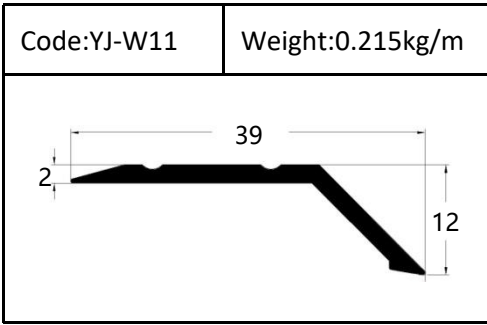

Trim

Trim

Round shape
Aluminum Tile Trim

Drawing	Code	Weight
	YJ-W56	0.087kg/m
	YJ-W57	0.092kg/m
	YJ-W58	0.098kg/m
	YJ-W74	0.103kg/m

Drawing	Code	Weight
	YJ-108	0.104kg/m
	YJ-109	0.113kg/m
	YJ-110	0.136kg/m

Accessories(YJ-109&YJ-110)

Internal Corner-Size:10/12mm

External

Tile Trim

Tile Trim

Tile Trim

Square shape

Aluminum Tile Trim

Tile Trim

Accessories

Size:7/9/11mm

Tile Trim

Triangle shape
Aluminum Tile Trim

Internal Corner Tile Trim

Floor Trim

- ☆ T Shape Transition Strips
- ☆ Floor Cover Strips
- ☆ Other Transition Strips

Carpet Trim

Stair Nosing

Listello Border

Skirting Board

YJ-SK01

W:12mm

H:40/50/60/80/100mm

Accessories