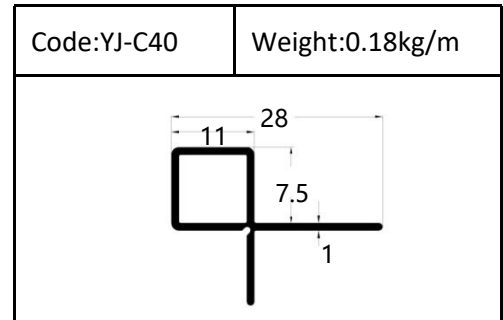

Trim

Trim

Round shape
Aluminum Tile Trim

Drawing	Code	Weight
	YJ-W56	0.087kg/m
	YJ-W57	0.092kg/m
	YJ-W58	0.098kg/m
	YJ-W74	0.103kg/m

Drawing	Code	Weight
	YJ-108	0.104kg/m
	YJ-109	0.113kg/m
	YJ-110	0.136kg/m

Accessories(YJ-109&YJ-110)

Internal Corner-Size:10/12mm

External

Tile Trim

Tile Trim

Tile Trim

Square shape

Aluminum Tile Trim

Tile Trim

Accessories

Size:7/9/11mm

Tile Trim

Triangle shape
Aluminum Tile Trim

Internal Corner Tile Trim

Floor Trim

- ☆ T Shape Transition Strips
- ☆ Floor Cover Strips
- ☆ Other Transition Strips

Carpet Trim

Stair Nosing

Listello Border

Skirting Board

YJ-SK01

W:12mm

H:40/50/60/80/100mm

Accessories