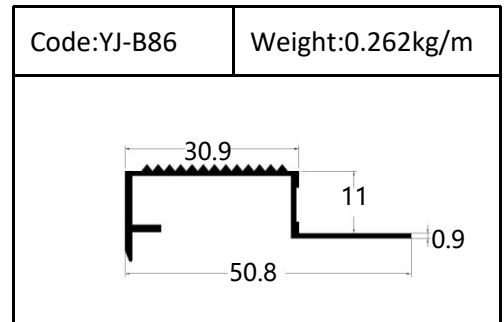

Trim

Trim

Round shape
Aluminum Tile Trim

Drawing	Code	Weight
	YJ-W56	0.087kg/m
	YJ-W57	0.092kg/m
	YJ-W58	0.098kg/m
	YJ-W74	0.103kg/m

Drawing	Code	Weight
	YJ-108	0.104kg/m
	YJ-109	0.113kg/m
	YJ-110	0.136kg/m

Accessories(YJ-109&YJ-110)

Internal Corner-Size:10/12mm

External

Tile Trim

Tile Trim

Tile Trim

Square shape

Aluminum Tile Trim

Tile Trim

Accessories

Size:7/9/11mm

Tile Trim

Triangle shape
Aluminum Tile Trim

Internal Corner Tile Trim

Floor Trim

- ☆ T Shape Transition Strips
- ☆ Floor Cover Strips
- ☆ Other Transition Strips

Carpet Trim

Stair Nosing

Listello Border

Skirting Board

YJ-SK01

W:12mm

H:40/50/60/80/100mm

Accessories