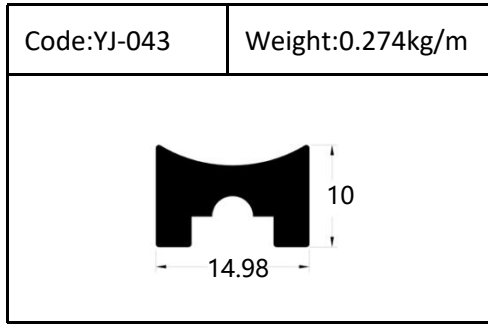

Trim

Trim

Round shape
Aluminum Tile Trim

Drawing	Code	Weight
	YJ-W56	0.087kg/m
	YJ-W57	0.092kg/m
	YJ-W58	0.098kg/m
	YJ-W74	0.103kg/m

Drawing	Code	Weight
	YJ-108	0.104kg/m
	YJ-109	0.113kg/m
	YJ-110	0.136kg/m

Accessories(YJ-109&YJ-110)

Internal Corner-Size:10/12mm

External

Tile Trim

Tile Trim

Tile Trim

Square shape

Aluminum Tile Trim

Tile Trim

Accessories

Size:7/9/11mm

Tile Trim

Triangle shape
Aluminum Tile Trim

Internal Corner Tile Trim

Floor Trim

- ☆ T Shape Transition Strips
- ☆ Floor Cover Strips
- ☆ Other Transition Strips

Carpet Trim

Stair Nosing

Listello Border

Skirting Board

YJ-SK01

W:12mm

H:40/50/60/80/100mm

Accessories