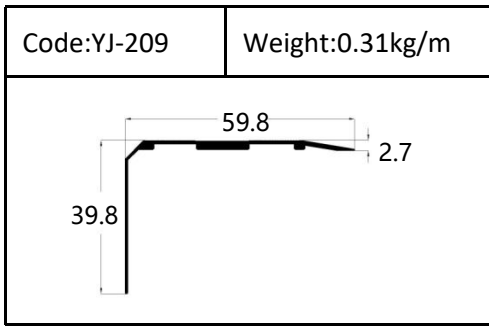

Tile Trim

Accessories

Size:7/9/11mm

Tile Trim

Triangle shape
Aluminum Tile Trim

Internal Corner Tile Trim

Floor Trim

- ☆ T Shape Transition Strips
- ☆ Floor Cover Strips
- ☆ Other Transition Strips

Carpet Trim

Stair Nosing

Listello Border

Skirting Board

YJ-SK01

W:12mm

H:40/50/60/80/100mm

Accessories