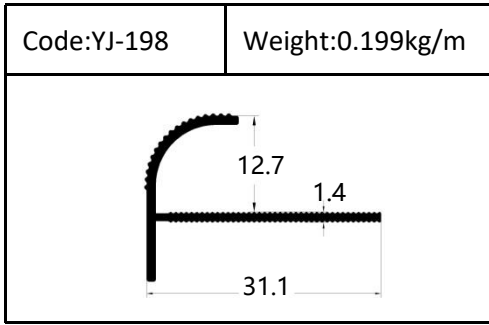

Tile Trim

Accessories

Size:7/9/11mm

Tile Trim

Triangle shape
Aluminum Tile Trim

Internal Corner Tile Trim

Floor Trim

- ☆ T Shape Transition Strips
- ☆ Floor Cover Strips
- ☆ Other Transition Strips

Carpet Trim

Stair Nosing

Listello Border

Skirting Board

YJ-SK01

W:12mm

H:40/50/60/80/100mm

Accessories