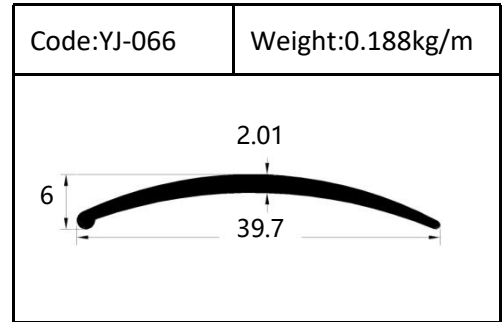

Trim

Trim

Round shape
Aluminum Tile Trim

Drawing	Code	Weight
	YJ-W56	0.087kg/m
	YJ-W57	0.092kg/m
	YJ-W58	0.098kg/m
	YJ-W74	0.103kg/m

Drawing	Code	Weight
	YJ-108	0.104kg/m
	YJ-109	0.113kg/m
	YJ-110	0.136kg/m

Accessories(YJ-109&YJ-110)

Internal Corner-Size:10/12mm

External

Tile Trim

Tile Trim

Tile Trim

Square shape

Aluminum Tile Trim

Tile Trim

Accessories

Size:7/9/11mm

Tile Trim

Triangle shape
Aluminum Tile Trim

Internal Corner Tile Trim

Floor Trim

- ☆ T Shape Transition Strips
- ☆ Floor Cover Strips
- ☆ Other Transition Strips