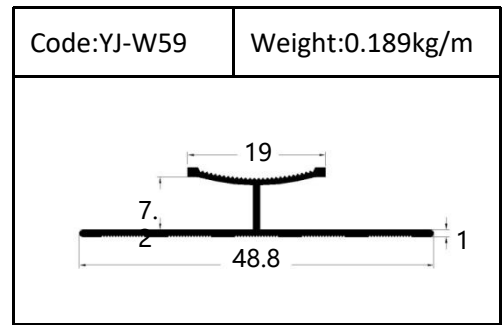

Trim

Trim

Round shape
Aluminum Tile Trim

Drawing	Code	Weight
	YJ-W56	0.087kg/m
	YJ-W57	0.092kg/m
	YJ-W58	0.098kg/m
	YJ-W74	0.103kg/m

Drawing	Code	Weight
	YJ-108	0.104kg/m
	YJ-109	0.113kg/m
	YJ-110	0.136kg/m

Accessories(YJ-109&YJ-110)

Internal Corner-Size:10/12mm

External

Tile Trim

Tile Trim

Tile Trim

Square shape

Aluminum Tile Trim

Tile Trim

Accessories

Size:7/9/11mm

Tile Trim

Triangle shape
Aluminum Tile Trim

Internal Corner Tile Trim

Floor Trim

- ☆ T Shape Transition Strips
- ☆ Floor Cover Strips
- ☆ Other Transition Strips

Carpet Trim

Stair Nosing

Listello Border

Skirting Board

YJ-SK01

W:12mm

H:40/50/60/80/100mm

Accessories