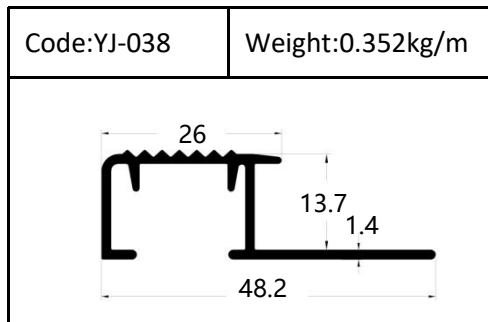

Trim

Trim

Round shape
Aluminum Tile Trim

Drawing	Code	Weight
	YJ-W56	0.087kg/m
	YJ-W57	0.092kg/m
	YJ-W58	0.098kg/m
	YJ-W74	0.103kg/m

Drawing	Code	Weight
	YJ-108	0.104kg/m
	YJ-109	0.113kg/m
	YJ-110	0.136kg/m

Accessories(YJ-109&YJ-110)

Internal Corner-Size:10/12mm

External

Tile Trim

Tile Trim

Tile Trim

Square shape

Aluminum Tile Trim

Tile Trim

Accessories

Size:7/9/11mm

Tile Trim

Triangle shape
Aluminum Tile Trim

Internal Corner Tile Trim

Floor Trim

- ☆ T Shape Transition Strips
- ☆ Floor Cover Strips
- ☆ Other Transition Strips

Carpet Trim

Stair Nosing

Listello Border

Skirting Board

YJ-SK01

W:12mm

H:40/50/60/80/100mm

Accessories