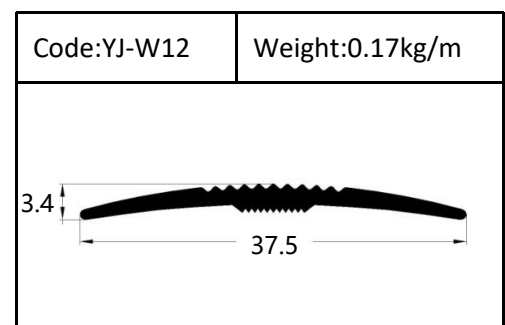

Trim

Trim

Round shape
Aluminum Tile Trim

Drawing	Code	Weight
	YJ-W56	0.087kg/m
	YJ-W57	0.092kg/m
	YJ-W58	0.098kg/m
	YJ-W74	0.103kg/m

Drawing	Code	Weight
	YJ-108	0.104kg/m
	YJ-109	0.113kg/m
	YJ-110	0.136kg/m

Accessories(YJ-109&YJ-110)

Internal Corner-Size:10/12mm

External

Tile Trim

Tile Trim

Tile Trim

Square shape

Aluminum Tile Trim

Tile Trim

Accessories

Size:7/9/11mm

Tile Trim

Triangle shape
Aluminum Tile Trim

Internal Corner Tile Trim

Floor Trim

- ☆ T Shape Transition Strips
- ☆ Floor Cover Strips
- ☆ Other Transition Strips

Carpet Trim

Stair Nosing

Listello Border

Skirting Board

YJ-SK01

W:12mm

H:40/50/60/80/100mm

Accessories