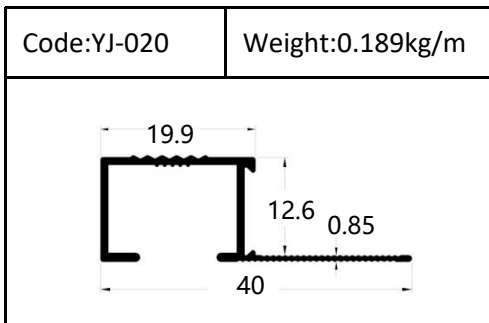

Trim

Trim

Round shape
Aluminum Tile Trim

Drawing	Code	Weight
	YJ-W56	0.087kg/m
	YJ-W57	0.092kg/m
	YJ-W58	0.098kg/m
	YJ-W74	0.103kg/m

Drawing	Code	Weight
	YJ-108	0.104kg/m
	YJ-109	0.113kg/m
	YJ-110	0.136kg/m

Accessories(YJ-109&YJ-110)

Internal Corner-Size:10/12mm

External

Tile Trim

Tile Trim

Tile Trim

Square shape

Aluminum Tile Trim

Tile Trim

Accessories

Size:7/9/11mm

Tile Trim

Triangle shape
Aluminum Tile Trim

Internal Corner Tile Trim

Floor Trim

- ☆ T Shape Transition Strips
- ☆ Floor Cover Strips
- ☆ Other Transition Strips

Carpet Trim

Stair Nosing

Listello Border

Skirting Board

YJ-SK01

W:12mm

H:40/50/60/80/100mm

Accessories