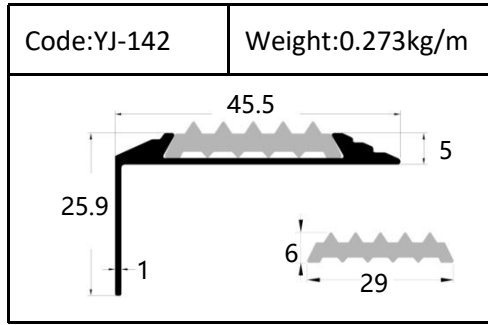

Trim

Trim

Round shape
Aluminum Tile Trim

Drawing	Code	Weight
	YJ-W56	0.087kg/m
	YJ-W57	0.092kg/m
	YJ-W58	0.098kg/m
	YJ-W74	0.103kg/m

Drawing	Code	Weight
	YJ-108	0.104kg/m
	YJ-109	0.113kg/m
	YJ-110	0.136kg/m

Accessories(YJ-109&YJ-110)

Internal Corner-Size:10/12mm

External

Tile Trim

Tile Trim

Tile Trim

Square shape

Aluminum Tile Trim

Tile Trim

Accessories

Size:7/9/11mm

Tile Trim

Triangle shape
Aluminum Tile Trim

Internal Corner Tile Trim

Floor Trim

- ☆ T Shape Transition Strips
- ☆ Floor Cover Strips
- ☆ Other Transition Strips

Carpet Trim

Stair Nosing

Listello Border

Skirting Board

YJ-SK01

W:12mm

H:40/50/60/80/100mm

Accessories