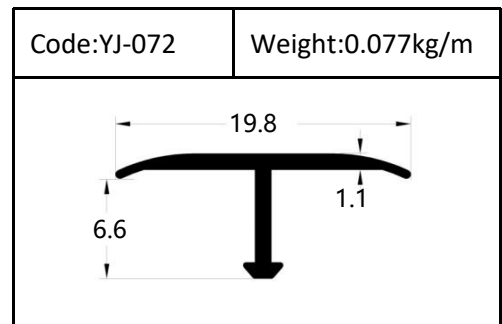

Accessories(YJ-109&YJ-110)

Internal Corner-Size:10/12mm

External

Tile Trim

Tile Trim

Tile Trim

Square shape

Aluminum Tile Trim

Tile Trim

Accessories

Size:7/9/11mm

Tile Trim

Triangle shape
Aluminum Tile Trim

Internal Corner Tile Trim

Floor Trim

- ☆ T Shape Transition Strips
- ☆ Floor Cover Strips
- ☆ Other Transition Strips

Carpet Trim

Stair Nosing

Listello Border

Skirting Board

YJ-SK01

W:12mm

H:40/50/60/80/100mm

Accessories