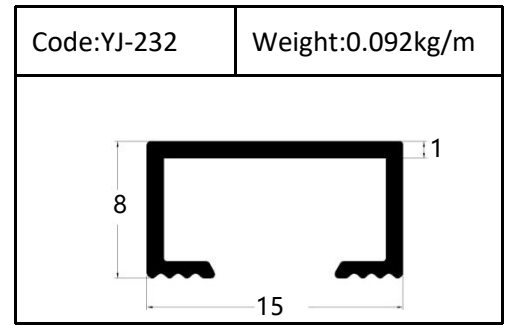

Accessories(YJ-109&YJ-110)

Internal Corner-Size:10/12mm

External

Tile Trim

Tile Trim

Tile Trim

Square shape

Aluminum Tile Trim

Tile Trim

Accessories

Size:7/9/11mm

Tile Trim

Triangle shape
Aluminum Tile Trim

Internal Corner Tile Trim

Floor Trim

- ☆ T Shape Transition Strips
- ☆ Floor Cover Strips
- ☆ Other Transition Strips

Carpet Trim

Stair Nosing

Listello Border

Skirting Board

YJ-SK01

W:12mm

H:40/50/60/80/100mm

Accessories