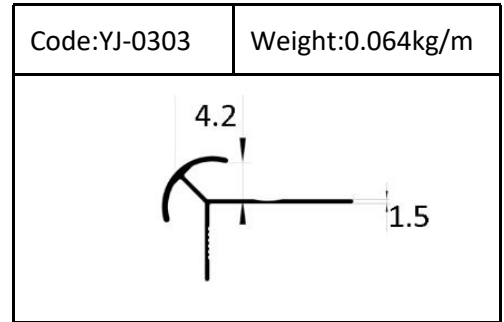

W:10.4mm

H:70mm

Accessories

left end cap

connector

right end cap

external corner

internal corner

locker

Wall Corner Guard

MDF/UV Board Strip

PVC Tile Trim

YJ-RT H:6/8/10/12/12.5mm

YJ-PPE H:10mm

YJ-CT H:8/10/12/12.5mm

YJ-SE H:6/8/10/12mm

YJ-WT H:8/10/12mm

YJ-RT H:6/8/10/12/12.5mm

YJ-CB158
Height:12mm

YJ-CB160
Height:12mm

YJ-CB175
Height:12mm

YJ-TV
Height:12mm

YJ-UEAG
Size: 20X10mm/25X20mm
30X20mm/40X10mm

YJ-EAG
Size: 15X15mm/20X20mm
25X25mm/30X30mm
35X35mm/40X40mm
50X50mm