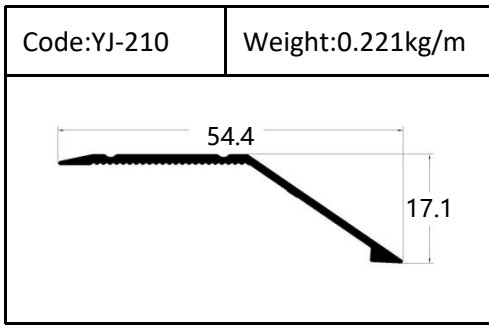

Accessories(YJ-109&YJ-110)

Internal Corner-Size:10/12mm

External

Tile Trim

Tile Trim

Tile Trim

Square shape

Aluminum Tile Trim

Tile Trim

Accessories

Size:7/9/11mm

Tile Trim

Triangle shape
Aluminum Tile Trim

Internal Corner Tile Trim

Floor Trim

- ☆ T Shape Transition Strips
- ☆ Floor Cover Strips
- ☆ Other Transition Strips