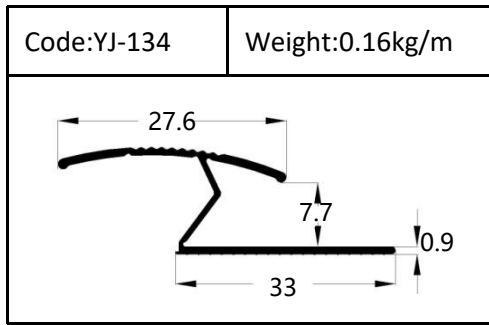

Trim

Trim

Round shape
Aluminum Tile Trim

Drawing	Code	Weight
	YJ-W56	0.087kg/m
	YJ-W57	0.092kg/m
	YJ-W58	0.098kg/m
	YJ-W74	0.103kg/m

Drawing	Code	Weight
	YJ-108	0.104kg/m
	YJ-109	0.113kg/m
	YJ-110	0.136kg/m

Accessories(YJ-109&YJ-110)

Internal Corner-Size:10/12mm

External

Tile Trim

Tile Trim

Tile Trim

Square shape

Aluminum Tile Trim

Tile Trim

Accessories

Size:7/9/11mm

Tile Trim

Triangle shape
Aluminum Tile Trim

Internal Corner Tile Trim

Floor Trim

- ☆ T Shape Transition Strips
- ☆ Floor Cover Strips
- ☆ Other Transition Strips

Carpet Trim

Stair Nosing

Listello Border

Skirting Board

YJ-SK01

W:12mm

H:40/50/60/80/100mm

Accessories