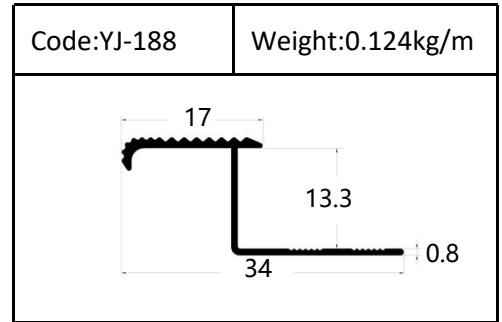

Accessories(YJ-109&YJ-110)

Internal Corner-Size:10/12mm

External

Tile Trim

Tile Trim

Tile Trim

Square shape

Aluminum Tile Trim

Tile Trim

Accessories

Size:7/9/11mm

Tile Trim

Triangle shape
Aluminum Tile Trim

Internal Corner Tile Trim

Floor Trim

- ☆ T Shape Transition Strips
- ☆ Floor Cover Strips
- ☆ Other Transition Strips

Carpet Trim

Stair Nosing

Listello Border

Skirting Board

YJ-SK01

W:12mm

H:40/50/60/80/100mm

Accessories