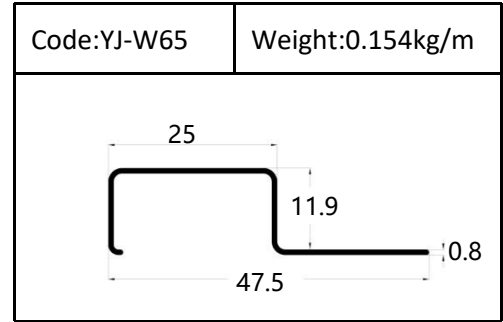

Trim

Trim

Round shape
Aluminum Tile Trim

Drawing	Code	Weight
	YJ-W56	0.087kg/m
	YJ-W57	0.092kg/m
	YJ-W58	0.098kg/m
	YJ-W74	0.103kg/m

Drawing	Code	Weight
	YJ-108	0.104kg/m
	YJ-109	0.113kg/m
	YJ-110	0.136kg/m

Accessories(YJ-109&YJ-110)

Internal Corner-Size:10/12mm

External

Tile Trim

Tile Trim

Tile Trim

Square shape

Aluminum Tile Trim

Tile Trim

Accessories

Size:7/9/11mm

Tile Trim

Triangle shape
Aluminum Tile Trim

Internal Corner Tile Trim

Floor Trim

- ☆ T Shape Transition Strips
- ☆ Floor Cover Strips
- ☆ Other Transition Strips

Carpet Trim

Stair Nosing

Listello Border

Skirting Board

YJ-SK01

W:12mm

H:40/50/60/80/100mm

Accessories