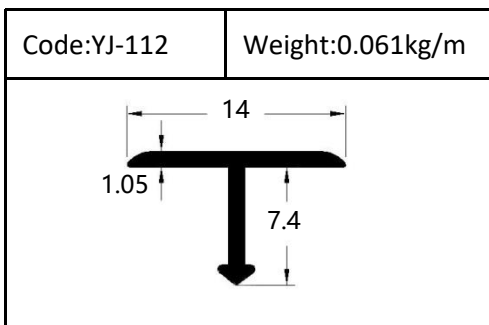

Trim

Trim

Round shape
Aluminum Tile Trim

Drawing	Code	Weight
	YJ-W56	0.087kg/m
	YJ-W57	0.092kg/m
	YJ-W58	0.098kg/m
	YJ-W74	0.103kg/m

Drawing	Code	Weight
	YJ-108	0.104kg/m
	YJ-109	0.113kg/m
	YJ-110	0.136kg/m

Accessories(YJ-109&YJ-110)

Internal Corner-Size:10/12mm

External

Tile Trim

Tile Trim

Tile Trim

Square shape

Aluminum Tile Trim

Tile Trim

Accessories

Size:7/9/11mm

Tile Trim

Triangle shape
Aluminum Tile Trim

Internal Corner Tile Trim

Floor Trim

- ☆ T Shape Transition Strips
- ☆ Floor Cover Strips
- ☆ Other Transition Strips

Carpet Trim

Stair Nosing

Listello Border

Skirting Board

YJ-SK01

W:12mm

H:40/50/60/80/100mm

Accessories