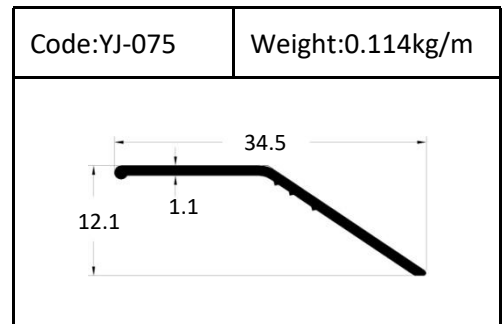

Accessories(YJ-109&YJ-110)

Internal Corner-Size:10/12mm

External

Tile Trim

Tile Trim

Tile Trim

Square shape

Aluminum Tile Trim

Tile Trim

Accessories

Size:7/9/11mm

Tile Trim

Triangle shape
Aluminum Tile Trim

Internal Corner Tile Trim

Floor Trim

- ☆ T Shape Transition Strips
- ☆ Floor Cover Strips
- ☆ Other Transition Strips

Carpet Trim

Stair Nosing

Listello Border

Skirting Board

YJ-SK01

W:12mm

H:40/50/60/80/100mm

Accessories