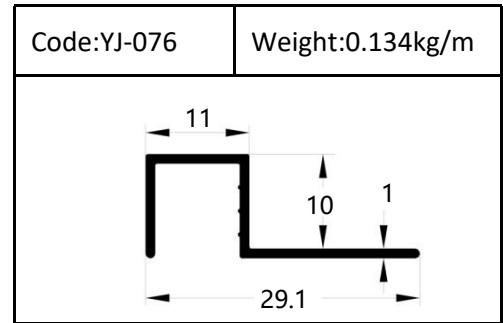

Trim

Trim

Round shape
Aluminum Tile Trim

Drawing	Code	Weight
	YJ-W56	0.087kg/m
	YJ-W57	0.092kg/m
	YJ-W58	0.098kg/m
	YJ-W74	0.103kg/m

Drawing	Code	Weight
	YJ-108	0.104kg/m
	YJ-109	0.113kg/m
	YJ-110	0.136kg/m

Accessories(YJ-109&YJ-110)

Internal Corner-Size:10/12mm

External

Tile Trim

Tile Trim

Tile Trim

Square shape

Aluminum Tile Trim

Tile Trim

Accessories

Size:7/9/11mm

Tile Trim

Triangle shape
Aluminum Tile Trim

Internal Corner Tile Trim

Floor Trim

- ☆ T Shape Transition Strips
- ☆ Floor Cover Strips
- ☆ Other Transition Strips