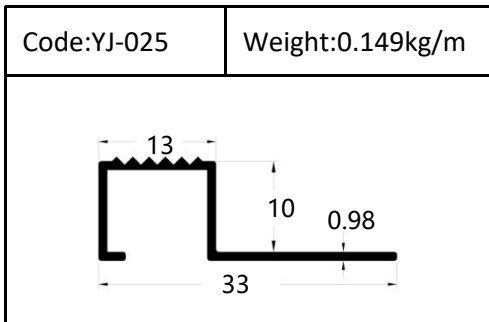

Trim

Trim

Round shape
Aluminum Tile Trim

Drawing	Code	Weight
	YJ-W56	0.087kg/m
	YJ-W57	0.092kg/m
	YJ-W58	0.098kg/m
	YJ-W74	0.103kg/m

Drawing	Code	Weight
	YJ-108	0.104kg/m
	YJ-109	0.113kg/m
	YJ-110	0.136kg/m

Accessories(YJ-109&YJ-110)

Internal Corner-Size:10/12mm

External

Tile Trim

Tile Trim

Tile Trim

Square shape

Aluminum Tile Trim

Tile Trim

Accessories

Size:7/9/11mm

Tile Trim

Triangle shape
Aluminum Tile Trim

Internal Corner Tile Trim

Floor Trim

- ☆ T Shape Transition Strips
- ☆ Floor Cover Strips
- ☆ Other Transition Strips

Carpet Trim

Stair Nosing

Listello Border

Skirting Board

YJ-SK01

W:12mm

H:40/50/60/80/100mm

Accessories