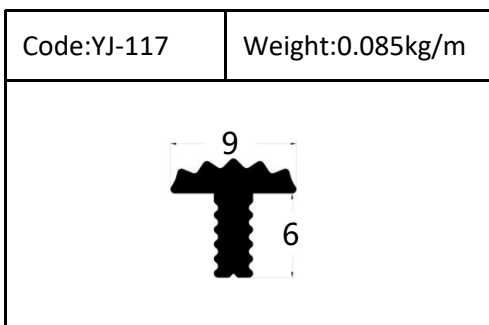

Trim

Trim

Round shape
Aluminum Tile Trim

Drawing	Code	Weight
	YJ-W56	0.087kg/m
	YJ-W57	0.092kg/m
	YJ-W58	0.098kg/m
	YJ-W74	0.103kg/m

Drawing	Code	Weight
	YJ-108	0.104kg/m
	YJ-109	0.113kg/m
	YJ-110	0.136kg/m

Accessories(YJ-109&YJ-110)

Internal Corner-Size:10/12mm

External

Tile Trim

Tile Trim

Tile Trim

Square shape

Aluminum Tile Trim

Tile Trim

Accessories

Size:7/9/11mm

Tile Trim

Triangle shape
Aluminum Tile Trim

Internal Corner Tile Trim

Floor Trim

- ☆ T Shape Transition Strips
- ☆ Floor Cover Strips
- ☆ Other Transition Strips

Carpet Trim

Stair Nosing

Listello Border

Skirting Board

YJ-SK01

W:12mm

H:40/50/60/80/100mm

Accessories