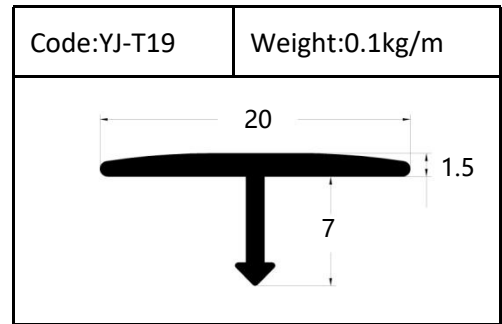

Trim

Trim

Round shape
Aluminum Tile Trim

Drawing	Code	Weight
	YJ-W56	0.087kg/m
	YJ-W57	0.092kg/m
	YJ-W58	0.098kg/m
	YJ-W74	0.103kg/m

Drawing	Code	Weight
	YJ-108	0.104kg/m
	YJ-109	0.113kg/m
	YJ-110	0.136kg/m

Accessories(YJ-109&YJ-110)

Internal Corner-Size:10/12mm

External

Tile Trim

Tile Trim

Tile Trim

Square shape

Aluminum Tile Trim

Tile Trim

Accessories

Size:7/9/11mm

Tile Trim

Triangle shape
Aluminum Tile Trim

Internal Corner Tile Trim

Floor Trim

- ☆ T Shape Transition Strips
- ☆ Floor Cover Strips
- ☆ Other Transition Strips

Carpet Trim

Stair Nosing

Listello Border

Skirting Board

YJ-SK01

W:12mm

H:40/50/60/80/100mm

Accessories