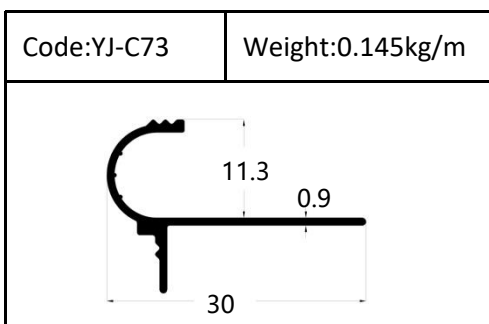

Trim

Trim

Round shape
Aluminum Tile Trim

Drawing	Code	Weight
	YJ-W56	0.087kg/m
	YJ-W57	0.092kg/m
	YJ-W58	0.098kg/m
	YJ-W74	0.103kg/m

Drawing	Code	Weight
	YJ-108	0.104kg/m
	YJ-109	0.113kg/m
	YJ-110	0.136kg/m

Accessories(YJ-109&YJ-110)

Internal Corner-Size:10/12mm

External

Tile Trim

Tile Trim

Tile Trim

Square shape

Aluminum Tile Trim

Tile Trim

Accessories

Size:7/9/11mm

Tile Trim

Triangle shape
Aluminum Tile Trim

Internal Corner Tile Trim

Floor Trim

- ☆ T Shape Transition Strips
- ☆ Floor Cover Strips
- ☆ Other Transition Strips

Carpet Trim

Stair Nosing

Listello Border

Skirting Board

YJ-SK01

W:12mm

H:40/50/60/80/100mm

Accessories