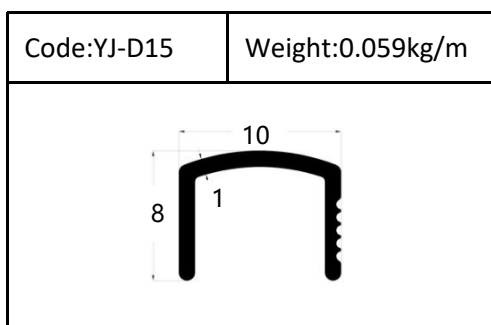

Accessories(YJ-109&YJ-110)

Internal Corner-Size:10/12mm

External

Tile Trim

Tile Trim

Tile Trim

Square shape

Aluminum Tile Trim

Tile Trim

Accessories

Size:7/9/11mm

Tile Trim

Triangle shape
Aluminum Tile Trim

Internal Corner Tile Trim

Floor Trim

- ☆ T Shape Transition Strips
- ☆ Floor Cover Strips
- ☆ Other Transition Strips

Carpet Trim

Stair Nosing

Listello Border

Skirting Board

YJ-SK01

W:12mm

H:40/50/60/80/100mm

Accessories

internal corner

external corner

connector

end cap

base

YJ-SK02

W:10.5mm

H:40/50/60/80/100/120/150mm