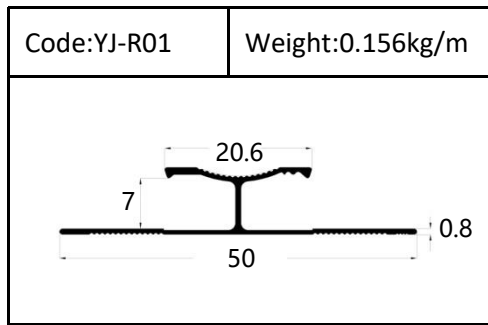

Trim

Trim

Round shape
Aluminum Tile Trim

Drawing	Code	Weight
	YJ-W56	0.087kg/m
	YJ-W57	0.092kg/m
	YJ-W58	0.098kg/m
	YJ-W74	0.103kg/m

Drawing	Code	Weight
	YJ-108	0.104kg/m
	YJ-109	0.113kg/m
	YJ-110	0.136kg/m

Accessories(YJ-109&YJ-110)

Internal Corner-Size:10/12mm

External

Tile Trim

Tile Trim

Tile Trim

Square shape

Aluminum Tile Trim

Tile Trim

Accessories

Size:7/9/11mm

Tile Trim

Triangle shape
Aluminum Tile Trim

Internal Corner Tile Trim

Floor Trim

- ☆ T Shape Transition Strips
- ☆ Floor Cover Strips
- ☆ Other Transition Strips

Carpet Trim

Stair Nosing

Listello Border

Skirting Board

YJ-SK01

W:12mm

H:40/50/60/80/100mm

Accessories