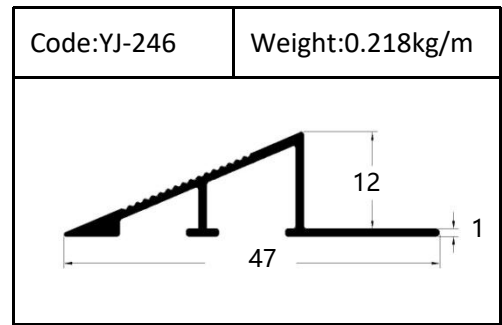

Accessories(YJ-109&YJ-110)

Internal Corner-Size:10/12mm

External

Tile Trim

Tile Trim

Tile Trim

Square shape

Aluminum Tile Trim

Tile Trim

Accessories

Size:7/9/11mm

Tile Trim

Triangle shape
Aluminum Tile Trim

Internal Corner Tile Trim

Floor Trim

- ☆ T Shape Transition Strips
- ☆ Floor Cover Strips
- ☆ Other Transition Strips

Carpet Trim

Stair Nosing

Listello Border

Skirting Board

YJ-SK01

W:12mm

H:40/50/60/80/100mm

Accessories