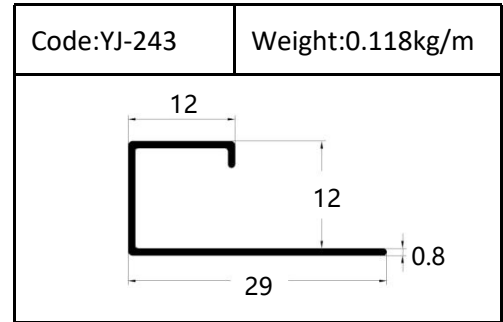

Trim

Trim

Round shape
Aluminum Tile Trim

Drawing	Code	Weight
	YJ-W56	0.087kg/m
	YJ-W57	0.092kg/m
	YJ-W58	0.098kg/m
	YJ-W74	0.103kg/m

Drawing	Code	Weight
	YJ-108	0.104kg/m
	YJ-109	0.113kg/m
	YJ-110	0.136kg/m

Accessories(YJ-109&YJ-110)

Internal Corner-Size:10/12mm

External

Tile Trim

Tile Trim

Tile Trim

Square shape

Aluminum Tile Trim

Tile Trim

Accessories

Size:7/9/11mm

Tile Trim

Triangle shape
Aluminum Tile Trim

Internal Corner Tile Trim

Floor Trim

- ☆ T Shape Transition Strips
- ☆ Floor Cover Strips
- ☆ Other Transition Strips

Carpet Trim

Stair Nosing

Listello Border

Skirting Board

YJ-SK01

W:12mm

H:40/50/60/80/100mm

Accessories