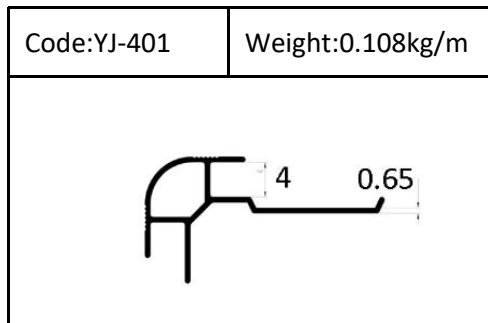

W:10.4mm

H:70mm

Accessories

left end cap

connector

right end cap

external corner

internal corner

locker

Wall Corner Guard

MDF/UV Board Strip

PVC Tile Trim

YJ-RT H:6/8/10/12/12.5mm

YJ-PPE H:10mm

YJ-CT H:8/10/12/12.5mm

YJ-SE H:6/8/10/12mm

YJ-WT H:8/10/12mm

YJ-RT H:6/8/10/12/12.5mm

YJ-CB158
Height:12mm

YJ-CB160
Height:12mm

YJ-CB175
Height:12mm

YJ-TV
Height:12mm

YJ-UEAG
Size: 20X10mm/25X20mm
30X20mm/40X10mm

YJ-EAG
Size: 15X15mm/20X20mm
25X25mm/30X30mm
35X35mm/40X40mm
50X50mm