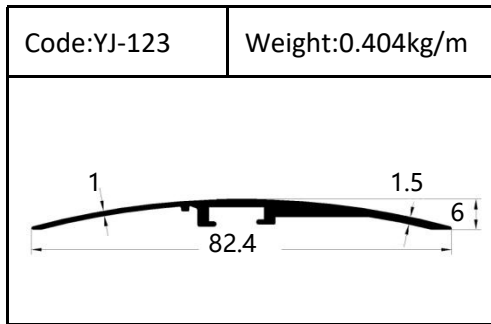

Trim

Trim

Round shape
Aluminum Tile Trim

Drawing	Code	Weight
	YJ-W56	0.087kg/m
	YJ-W57	0.092kg/m
	YJ-W58	0.098kg/m
	YJ-W74	0.103kg/m

Drawing	Code	Weight
	YJ-108	0.104kg/m
	YJ-109	0.113kg/m
	YJ-110	0.136kg/m

Accessories(YJ-109&YJ-110)

Internal Corner-Size:10/12mm

External

Tile Trim

Tile Trim

Tile Trim

Square shape

Aluminum Tile Trim

Tile Trim

Accessories

Size:7/9/11mm

Tile Trim

Triangle shape
Aluminum Tile Trim

Internal Corner Tile Trim

Floor Trim

- ☆ T Shape Transition Strips
- ☆ Floor Cover Strips
- ☆ Other Transition Strips

Carpet Trim

Stair Nosing

Listello Border

Skirting Board

YJ-SK01

W:12mm

H:40/50/60/80/100mm

Accessories