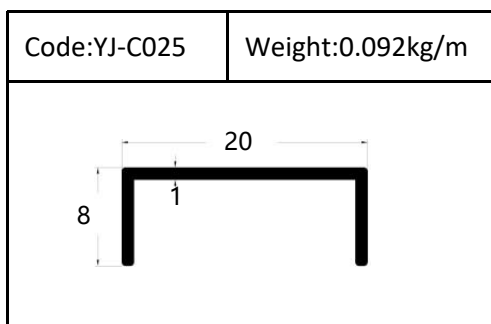

Accessories(YJ-109&YJ-110)

Internal Corner-Size:10/12mm

External

Tile Trim

Tile Trim

Tile Trim

Square shape

Aluminum Tile Trim

Tile Trim

Accessories

Size:7/9/11mm

Tile Trim

Triangle shape
Aluminum Tile Trim

Internal Corner Tile Trim

Floor Trim

- ☆ T Shape Transition Strips
- ☆ Floor Cover Strips
- ☆ Other Transition Strips

Carpet Trim

Stair Nosing

Listello Border

Skirting Board

YJ-SK01

W:12mm

H:40/50/60/80/100mm

Accessories