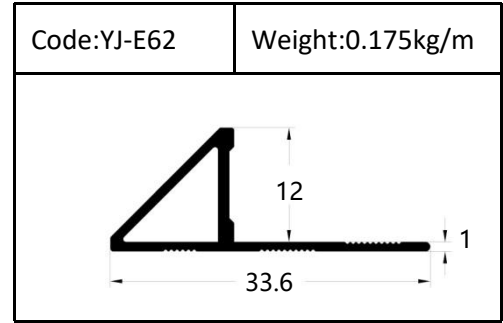

Trim

Trim

Round shape
Aluminum Tile Trim

Drawing	Code	Weight
	YJ-W56	0.087kg/m
	YJ-W57	0.092kg/m
	YJ-W58	0.098kg/m
	YJ-W74	0.103kg/m

Drawing	Code	Weight
	YJ-108	0.104kg/m
	YJ-109	0.113kg/m
	YJ-110	0.136kg/m

Accessories(YJ-109&YJ-110)

Internal Corner-Size:10/12mm

External

Tile Trim

Tile Trim

Tile Trim

Square shape

Aluminum Tile Trim

Tile Trim

Accessories

Size:7/9/11mm

Tile Trim

Triangle shape
Aluminum Tile Trim

Internal Corner Tile Trim

Floor Trim

- ☆ T Shape Transition Strips
- ☆ Floor Cover Strips
- ☆ Other Transition Strips

Carpet Trim

Stair Nosing

Listello Border

Skirting Board

YJ-SK01

W:12mm

H:40/50/60/80/100mm

Accessories