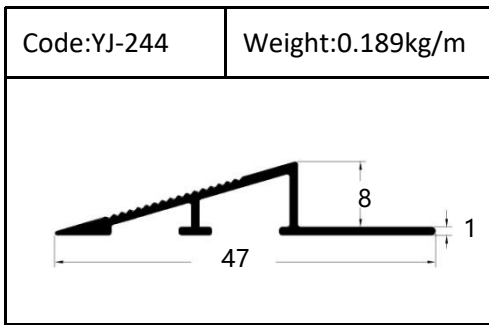

Trim

Trim

Round shape
Aluminum Tile Trim

Drawing	Code	Weight
	YJ-W56	0.087kg/m
	YJ-W57	0.092kg/m
	YJ-W58	0.098kg/m
	YJ-W74	0.103kg/m

Drawing	Code	Weight
	YJ-108	0.104kg/m
	YJ-109	0.113kg/m
	YJ-110	0.136kg/m

Accessories(YJ-109&YJ-110)

Internal Corner-Size:10/12mm

External

Tile Trim

Tile Trim

Tile Trim

Square shape

Aluminum Tile Trim

Tile Trim

Accessories

Size:7/9/11mm

Tile Trim

Triangle shape
Aluminum Tile Trim

Internal Corner Tile Trim

Floor Trim

- ☆ T Shape Transition Strips
- ☆ Floor Cover Strips
- ☆ Other Transition Strips

Carpet Trim

Stair Nosing

Listello Border

Skirting Board

YJ-SK01

W:12mm

H:40/50/60/80/100mm

Accessories