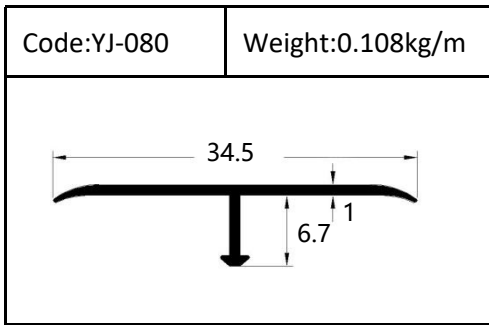

Trim

Trim

Round shape
Aluminum Tile Trim

Drawing	Code	Weight
	YJ-W56	0.087kg/m
	YJ-W57	0.092kg/m
	YJ-W58	0.098kg/m
	YJ-W74	0.103kg/m

Drawing	Code	Weight
	YJ-108	0.104kg/m
	YJ-109	0.113kg/m
	YJ-110	0.136kg/m

Accessories(YJ-109&YJ-110)

Internal Corner-Size:10/12mm

External

Tile Trim

Tile Trim

Tile Trim

Square shape

Aluminum Tile Trim

Tile Trim

Accessories

Size:7/9/11mm

Tile Trim

Triangle shape
Aluminum Tile Trim

Internal Corner Tile Trim

Floor Trim

- ☆ T Shape Transition Strips
- ☆ Floor Cover Strips
- ☆ Other Transition Strips

Carpet Trim

Stair Nosing

Listello Border

Skirting Board

YJ-SK01

W:12mm

H:40/50/60/80/100mm

Accessories