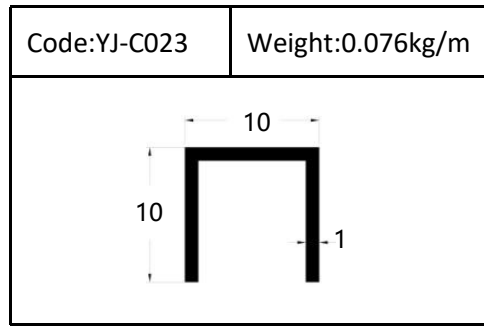

Accessories(YJ-109&YJ-110)

Internal Corner-Size:10/12mm

External

Tile Trim

Tile Trim

Tile Trim

Square shape

Aluminum Tile Trim

Tile Trim

Accessories

Size:7/9/11mm

Tile Trim

Triangle shape
Aluminum Tile Trim

Internal Corner Tile Trim

Floor Trim

- ☆ T Shape Transition Strips
- ☆ Floor Cover Strips
- ☆ Other Transition Strips

Carpet Trim

Stair Nosing

Listello Border

Skirting Board

YJ-SK01

W:12mm

H:40/50/60/80/100mm

Accessories