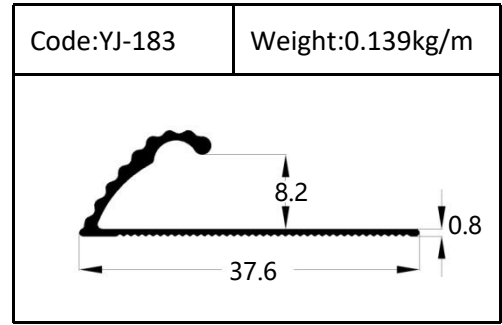

Trim

Trim

Round shape
Aluminum Tile Trim

Drawing	Code	Weight
	YJ-W56	0.087kg/m
	YJ-W57	0.092kg/m
	YJ-W58	0.098kg/m
	YJ-W74	0.103kg/m

Drawing	Code	Weight
	YJ-108	0.104kg/m
	YJ-109	0.113kg/m
	YJ-110	0.136kg/m

Accessories(YJ-109&YJ-110)

Internal Corner-Size:10/12mm

External

Tile Trim

Tile Trim

Tile Trim

Square shape

Aluminum Tile Trim

Tile Trim

Accessories

Size:7/9/11mm

Tile Trim

Triangle shape
Aluminum Tile Trim

Internal Corner Tile Trim

Floor Trim

- ☆ T Shape Transition Strips
- ☆ Floor Cover Strips
- ☆ Other Transition Strips

Carpet Trim

Stair Nosing

Listello Border

Skirting Board

YJ-SK01

W:12mm

H:40/50/60/80/100mm

Accessories