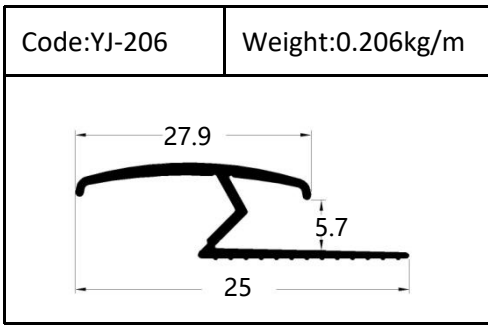

Trim

Trim

Round shape
Aluminum Tile Trim

Drawing	Code	Weight
	YJ-W56	0.087kg/m
	YJ-W57	0.092kg/m
	YJ-W58	0.098kg/m
	YJ-W74	0.103kg/m

Drawing	Code	Weight
	YJ-108	0.104kg/m
	YJ-109	0.113kg/m
	YJ-110	0.136kg/m

Accessories(YJ-109&YJ-110)

Internal Corner-Size:10/12mm

External

Tile Trim

Tile Trim

Tile Trim

Square shape

Aluminum Tile Trim

Tile Trim

Accessories

Size:7/9/11mm

Tile Trim

Triangle shape
Aluminum Tile Trim

Internal Corner Tile Trim

Floor Trim

- ☆ T Shape Transition Strips
- ☆ Floor Cover Strips
- ☆ Other Transition Strips

Carpet Trim

Stair Nosing

Listello Border

Skirting Board

YJ-SK01

W:12mm

H:40/50/60/80/100mm

Accessories