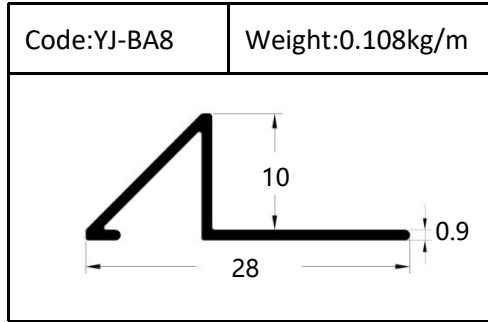

Trim

Trim

Round shape
Aluminum Tile Trim

Drawing	Code	Weight
	YJ-W56	0.087kg/m
	YJ-W57	0.092kg/m
	YJ-W58	0.098kg/m
	YJ-W74	0.103kg/m

Drawing	Code	Weight
	YJ-108	0.104kg/m
	YJ-109	0.113kg/m
	YJ-110	0.136kg/m

Accessories(YJ-109&YJ-110)

Internal Corner-Size:10/12mm

External

Tile Trim

Tile Trim

Tile Trim

Square shape

Aluminum Tile Trim

Tile Trim

Accessories

Size:7/9/11mm

Tile Trim

Triangle shape
Aluminum Tile Trim

Internal Corner Tile Trim

Floor Trim

- ☆ T Shape Transition Strips
- ☆ Floor Cover Strips
- ☆ Other Transition Strips

Carpet Trim

Stair Nosing

Listello Border

Skirting Board

YJ-SK01

W:12mm

H:40/50/60/80/100mm

Accessories