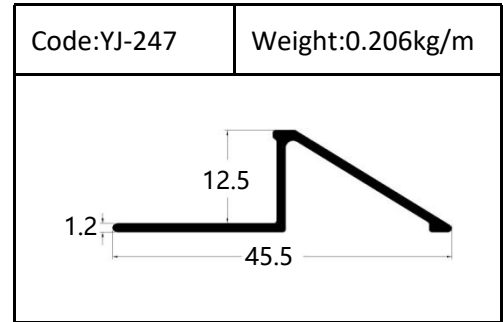

Trim

Trim

Round shape
Aluminum Tile Trim

Drawing	Code	Weight
	YJ-W56	0.087kg/m
	YJ-W57	0.092kg/m
	YJ-W58	0.098kg/m
	YJ-W74	0.103kg/m

Drawing	Code	Weight
	YJ-108	0.104kg/m
	YJ-109	0.113kg/m
	YJ-110	0.136kg/m

Accessories(YJ-109&YJ-110)

Internal Corner-Size:10/12mm

External

Tile Trim

Tile Trim

Tile Trim

Square shape

Aluminum Tile Trim

Tile Trim

Accessories

Size:7/9/11mm

Tile Trim

Triangle shape
Aluminum Tile Trim

Internal Corner Tile Trim

Floor Trim

- ☆ T Shape Transition Strips
- ☆ Floor Cover Strips
- ☆ Other Transition Strips

Carpet Trim

Stair Nosing

Listello Border

Skirting Board

YJ-SK01

W:12mm

H:40/50/60/80/100mm

Accessories