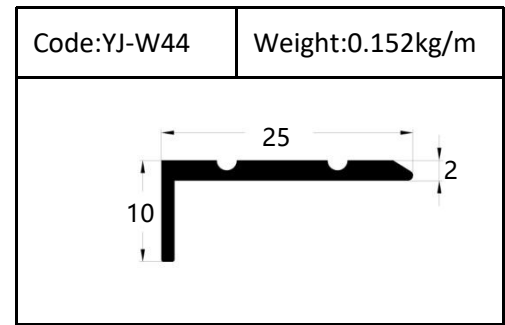

Trim

Trim

Round shape
Aluminum Tile Trim

Drawing	Code	Weight
	YJ-W56	0.087kg/m
	YJ-W57	0.092kg/m
	YJ-W58	0.098kg/m
	YJ-W74	0.103kg/m

Drawing	Code	Weight
	YJ-108	0.104kg/m
	YJ-109	0.113kg/m
	YJ-110	0.136kg/m

Accessories(YJ-109&YJ-110)

Internal Corner-Size:10/12mm

External

Tile Trim

Tile Trim

Tile Trim

Square shape

Aluminum Tile Trim

Tile Trim

Accessories

Size:7/9/11mm

Tile Trim

Triangle shape
Aluminum Tile Trim

Internal Corner Tile Trim

Floor Trim

- ☆ T Shape Transition Strips
- ☆ Floor Cover Strips
- ☆ Other Transition Strips

Carpet Trim

Stair Nosing

Listello Border

Skirting Board

YJ-SK01

W:12mm

H:40/50/60/80/100mm

Accessories