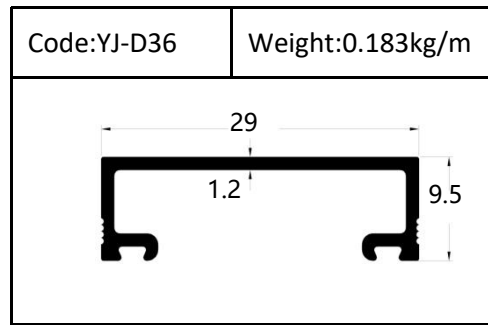

Accessories(YJ-109&YJ-110)

Internal Corner-Size:10/12mm

External

Tile Trim

Tile Trim

Tile Trim

Square shape

Aluminum Tile Trim

Tile Trim

Accessories

Size:7/9/11mm

Tile Trim

Triangle shape
Aluminum Tile Trim

Internal Corner Tile Trim

Floor Trim

- ☆ T Shape Transition Strips
- ☆ Floor Cover Strips
- ☆ Other Transition Strips

Carpet Trim

Stair Nosing

Listello Border

Skirting Board

YJ-SK01

W:12mm

H:40/50/60/80/100mm

Accessories

internal corner

external corner

connector

end cap

base

YJ-SK02

W:10.5mm

H:40/50/60/80/100/120/150mm