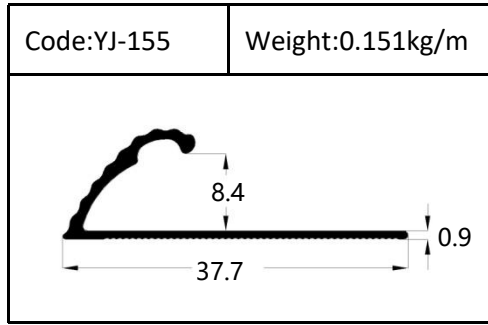

Trim

Trim

Round shape
Aluminum Tile Trim

Drawing	Code	Weight
	YJ-W56	0.087kg/m
	YJ-W57	0.092kg/m
	YJ-W58	0.098kg/m
	YJ-W74	0.103kg/m

Drawing	Code	Weight
	YJ-108	0.104kg/m
	YJ-109	0.113kg/m
	YJ-110	0.136kg/m

Accessories(YJ-109&YJ-110)

Internal Corner-Size:10/12mm

External

Tile Trim

Tile Trim

Tile Trim

Square shape

Aluminum Tile Trim

Tile Trim

Accessories

Size:7/9/11mm

Tile Trim

Triangle shape
Aluminum Tile Trim

Internal Corner Tile Trim

Floor Trim

- ☆ T Shape Transition Strips
- ☆ Floor Cover Strips
- ☆ Other Transition Strips

Carpet Trim

Stair Nosing

Listello Border

Skirting Board

YJ-SK01

W:12mm

H:40/50/60/80/100mm

Accessories