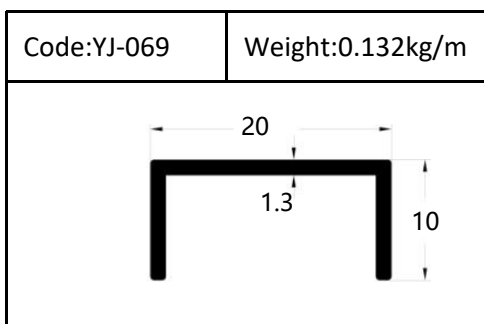

Accessories(YJ-109&YJ-110)

Internal Corner-Size:10/12mm

External

Tile Trim

Tile Trim

Tile Trim

Square shape

Aluminum Tile Trim

Tile Trim

Accessories

Size:7/9/11mm

Tile Trim

Triangle shape
Aluminum Tile Trim

Internal Corner Tile Trim

Floor Trim

- ☆ T Shape Transition Strips
- ☆ Floor Cover Strips
- ☆ Other Transition Strips

Carpet Trim

Stair Nosing

Listello Border

Skirting Board

YJ-SK01

W:12mm

H:40/50/60/80/100mm

Accessories