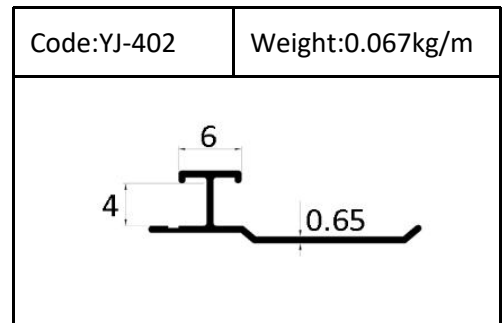

W:10.4mm

H:70mm

Accessories

left end cap

connector

right end cap

external corner

internal corner

locker

Wall Corner Guard

MDF/UV Board Strip

PVC Tile Trim

YJ-RT H:6/8/10/12/12.5mm

YJ-PPE H:10mm

YJ-CT H:8/10/12/12.5mm

YJ-SE H:6/8/10/12mm

YJ-WT H:8/10/12mm

YJ-RT H:6/8/10/12/12.5mm

YJ-CB158
Height:12mm

YJ-CB160
Height:12mm

YJ-CB175
Height:12mm

YJ-TV
Height:12mm

YJ-UEAG
Size: 20X10mm/25X20mm
30X20mm/40X10mm

YJ-EAG
Size: 15X15mm/20X20mm
25X25mm/30X30mm
35X35mm/40X40mm
50X50mm