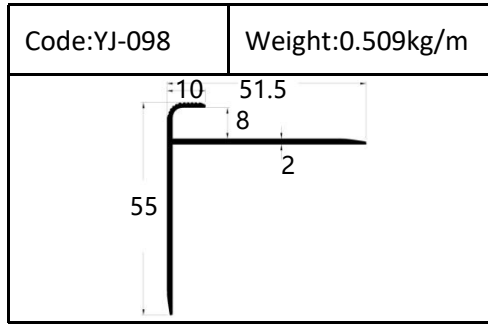

Accessories(YJ-109&YJ-110)

Internal Corner-Size:10/12mm

External

Tile Trim

Tile Trim

Tile Trim

Square shape

Aluminum Tile Trim

Tile Trim

Accessories

Size:7/9/11mm

Tile Trim

Triangle shape
Aluminum Tile Trim

Internal Corner Tile Trim

Floor Trim

- ☆ T Shape Transition Strips
- ☆ Floor Cover Strips
- ☆ Other Transition Strips

Carpet Trim

Stair Nosing

Listello Border

Skirting Board

YJ-SK01

W:12mm

H:40/50/60/80/100mm

Accessories