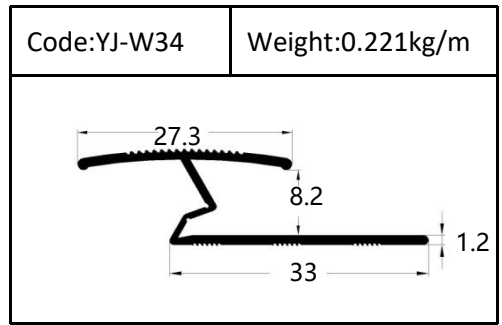

Trim

Trim

Round shape
Aluminum Tile Trim

Drawing	Code	Weight
	YJ-W56	0.087kg/m
	YJ-W57	0.092kg/m
	YJ-W58	0.098kg/m
	YJ-W74	0.103kg/m

Drawing	Code	Weight
	YJ-108	0.104kg/m
	YJ-109	0.113kg/m
	YJ-110	0.136kg/m

Accessories(YJ-109&YJ-110)

Internal Corner-Size:10/12mm

External

Tile Trim

Tile Trim

Tile Trim

Square shape

Aluminum Tile Trim

Tile Trim

Accessories

Size:7/9/11mm

Tile Trim

Triangle shape
Aluminum Tile Trim

Internal Corner Tile Trim

Floor Trim

- ☆ T Shape Transition Strips
- ☆ Floor Cover Strips
- ☆ Other Transition Strips

Carpet Trim

Stair Nosing

Listello Border

Skirting Board

YJ-SK01

W:12mm

H:40/50/60/80/100mm

Accessories