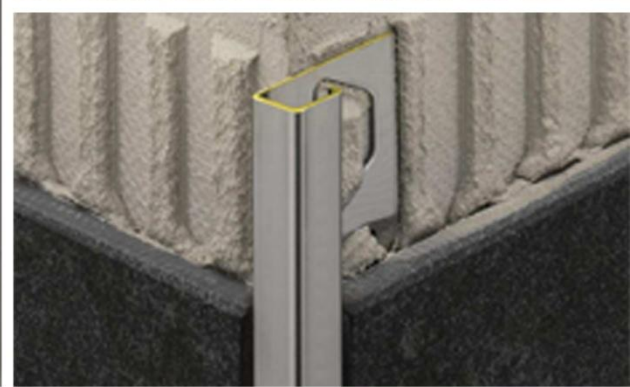

Stainless Steel Tile Trim