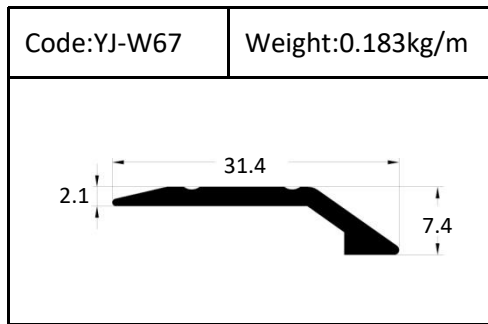

Trim

Trim

Round shape
Aluminum Tile Trim

Drawing	Code	Weight
	YJ-W56	0.087kg/m
	YJ-W57	0.092kg/m
	YJ-W58	0.098kg/m
	YJ-W74	0.103kg/m

Drawing	Code	Weight
	YJ-108	0.104kg/m
	YJ-109	0.113kg/m
	YJ-110	0.136kg/m

Accessories(YJ-109&YJ-110)

Internal Corner-Size:10/12mm

External

Tile Trim

Tile Trim

Tile Trim

Square shape

Aluminum Tile Trim

Tile Trim

Accessories

Size:7/9/11mm

Tile Trim

Triangle shape
Aluminum Tile Trim

Internal Corner Tile Trim

Floor Trim

- ☆ T Shape Transition Strips
- ☆ Floor Cover Strips
- ☆ Other Transition Strips

Carpet Trim

Stair Nosing

Listello Border

Skirting Board

YJ-SK01

W:12mm

H:40/50/60/80/100mm

Accessories