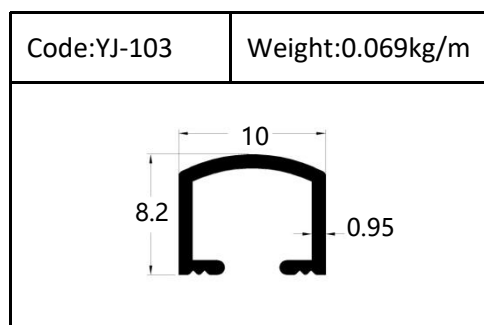

Accessories(YJ-109&YJ-110)

Internal Corner-Size:10/12mm

External

Tile Trim

Tile Trim

Tile Trim

Square shape

Aluminum Tile Trim

Tile Trim

Accessories

Size:7/9/11mm

Tile Trim

Triangle shape
Aluminum Tile Trim

Internal Corner Tile Trim

Floor Trim

- ☆ T Shape Transition Strips
- ☆ Floor Cover Strips
- ☆ Other Transition Strips

Carpet Trim

Stair Nosing

Listello Border

Skirting Board

YJ-SK01

W:12mm

H:40/50/60/80/100mm

Accessories