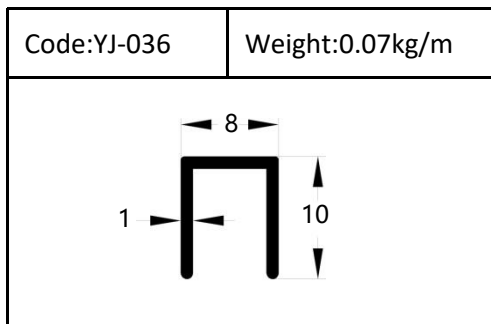

Accessories(YJ-109&YJ-110)

Internal Corner-Size:10/12mm

External

Tile Trim

Tile Trim

Tile Trim

Square shape

Aluminum Tile Trim

Tile Trim

Accessories

Size:7/9/11mm

Tile Trim

Triangle shape
Aluminum Tile Trim

Internal Corner Tile Trim

Floor Trim

- ☆ T Shape Transition Strips
- ☆ Floor Cover Strips
- ☆ Other Transition Strips

Carpet Trim

Stair Nosing

Listello Border

Skirting Board

YJ-SK01

W:12mm

H:40/50/60/80/100mm

Accessories