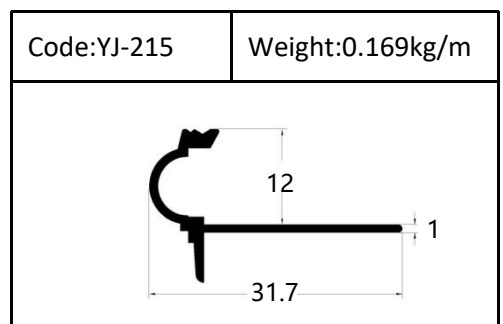

Trim

Trim

Round shape
Aluminum Tile Trim

Drawing	Code	Weight
	YJ-W56	0.087kg/m
	YJ-W57	0.092kg/m
	YJ-W58	0.098kg/m
	YJ-W74	0.103kg/m

Drawing	Code	Weight
	YJ-108	0.104kg/m
	YJ-109	0.113kg/m
	YJ-110	0.136kg/m

Accessories(YJ-109&YJ-110)

Internal Corner-Size:10/12mm

External

Tile Trim

Tile Trim

Tile Trim

Square shape

Aluminum Tile Trim

Tile Trim

Accessories

Size:7/9/11mm

Tile Trim

Triangle shape
Aluminum Tile Trim

Internal Corner Tile Trim

Floor Trim

- ☆ T Shape Transition Strips
- ☆ Floor Cover Strips
- ☆ Other Transition Strips

Carpet Trim

Stair Nosing

Listello Border

Skirting Board

YJ-SK01

W:12mm

H:40/50/60/80/100mm

Accessories