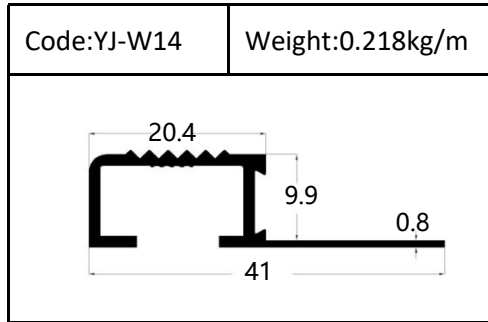

Trim

Trim

Round shape
Aluminum Tile Trim

Drawing	Code	Weight
	YJ-W56	0.087kg/m
	YJ-W57	0.092kg/m
	YJ-W58	0.098kg/m
	YJ-W74	0.103kg/m

Drawing	Code	Weight
	YJ-108	0.104kg/m
	YJ-109	0.113kg/m
	YJ-110	0.136kg/m

Accessories(YJ-109&YJ-110)

Internal Corner-Size:10/12mm

External

Tile Trim

Tile Trim

Tile Trim

Square shape

Aluminum Tile Trim

Tile Trim

Accessories

Size:7/9/11mm

Tile Trim

Triangle shape
Aluminum Tile Trim

Internal Corner Tile Trim

Floor Trim

- ☆ T Shape Transition Strips
- ☆ Floor Cover Strips
- ☆ Other Transition Strips

Carpet Trim

Stair Nosing

Listello Border

Skirting Board

YJ-SK01

W:12mm

H:40/50/60/80/100mm

Accessories