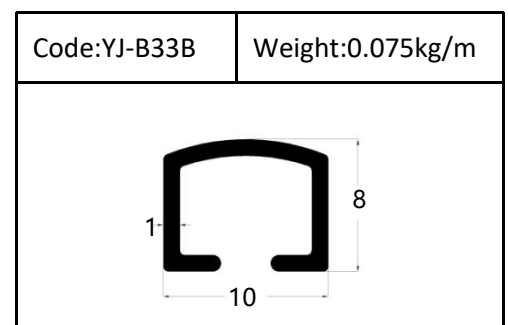

Accessories(YJ-109&YJ-110)

Internal Corner-Size:10/12mm

External

Tile Trim

Tile Trim

Tile Trim

Square shape

Aluminum Tile Trim

Tile Trim

Accessories

Size:7/9/11mm

Tile Trim

Triangle shape
Aluminum Tile Trim

Internal Corner Tile Trim

Floor Trim

- ☆ T Shape Transition Strips
- ☆ Floor Cover Strips
- ☆ Other Transition Strips

Carpet Trim

Stair Nosing

Listello Border

Skirting Board

YJ-SK01

W:12mm

H:40/50/60/80/100mm

Accessories