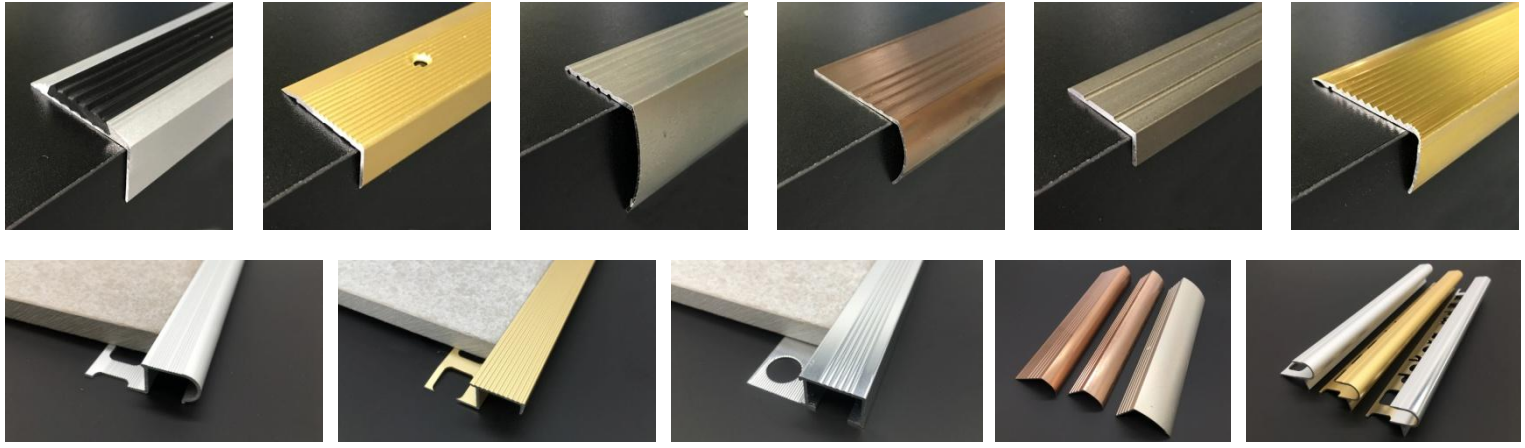

Tile Trim

Accessories

Size:7/9/11mm

Tile Trim

Triangle shape
Aluminum Tile Trim

Internal Corner Tile Trim

Floor Trim

- ☆ T Shape Transition Strips
- ☆ Floor Cover Strips
- ☆ Other Transition Strips

Carpet Trim

Stair Nosing

Listello Border

Skirting Board

YJ-SK01

W:12mm

H:40/50/60/80/100mm

Accessories