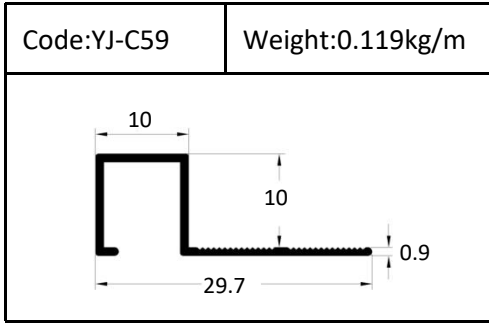

Tile Trim

Accessories

Size:7/9/11mm