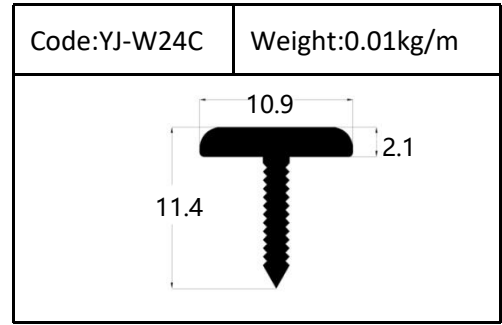

Trim

Trim

Round shape
Aluminum Tile Trim

Drawing	Code	Weight
	YJ-W56	0.087kg/m
	YJ-W57	0.092kg/m
	YJ-W58	0.098kg/m
	YJ-W74	0.103kg/m

Drawing	Code	Weight
	YJ-108	0.104kg/m
	YJ-109	0.113kg/m
	YJ-110	0.136kg/m

Accessories(YJ-109&YJ-110)

Internal Corner-Size:10/12mm

External

Tile Trim

Tile Trim

Tile Trim

Square shape

Aluminum Tile Trim

Tile Trim

Accessories

Size:7/9/11mm

Tile Trim

Triangle shape
Aluminum Tile Trim

Internal Corner Tile Trim

Floor Trim

- ☆ T Shape Transition Strips
- ☆ Floor Cover Strips
- ☆ Other Transition Strips

Carpet Trim

Stair Nosing

Listello Border

Skirting Board

YJ-SK01

W:12mm

H:40/50/60/80/100mm

Accessories