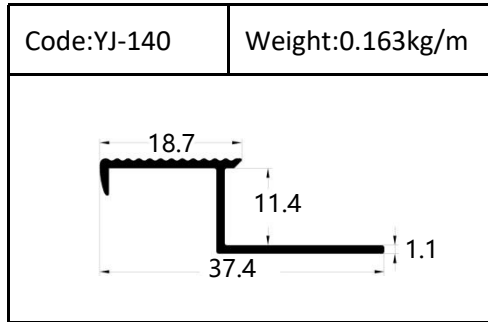

Tile Trim

Accessories

Size:7/9/11mm

Tile Trim

Triangle shape
Aluminum Tile Trim

Internal Corner Tile Trim

Floor Trim

- ☆ T Shape Transition Strips
- ☆ Floor Cover Strips
- ☆ Other Transition Strips

Carpet Trim

Stair Nosing

Listello Border

Skirting Board

YJ-SK01

W:12mm

H:40/50/60/80/100mm

Accessories