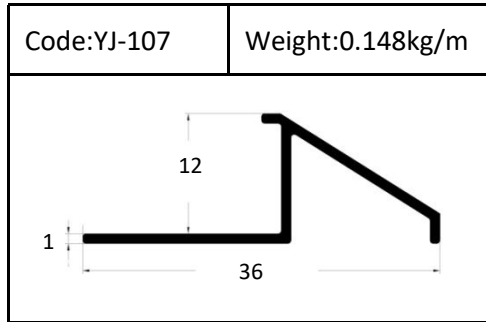

Trim

Trim

Round shape
Aluminum Tile Trim

Drawing	Code	Weight
	YJ-W56	0.087kg/m
	YJ-W57	0.092kg/m
	YJ-W58	0.098kg/m
	YJ-W74	0.103kg/m

Drawing	Code	Weight
	YJ-108	0.104kg/m
	YJ-109	0.113kg/m
	YJ-110	0.136kg/m

Accessories(YJ-109&YJ-110)

Internal Corner-Size:10/12mm

External

Tile Trim

Tile Trim

Tile Trim

Square shape

Aluminum Tile Trim

Tile Trim

Accessories

Size:7/9/11mm

Tile Trim

Triangle shape
Aluminum Tile Trim

Internal Corner Tile Trim

Floor Trim

- ☆ T Shape Transition Strips
- ☆ Floor Cover Strips
- ☆ Other Transition Strips

Carpet Trim

Stair Nosing

Listello Border

Skirting Board

YJ-SK01

W:12mm

H:40/50/60/80/100mm

Accessories