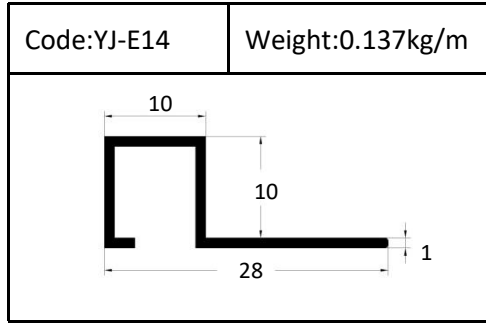

Tile Trim

Accessories

Size:7/9/11mm