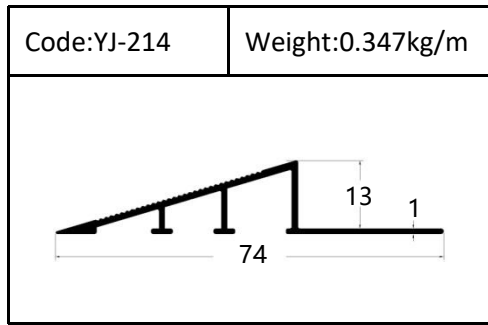

Trim

Trim

Round shape
Aluminum Tile Trim

Drawing	Code	Weight
	YJ-W56	0.087kg/m
	YJ-W57	0.092kg/m
	YJ-W58	0.098kg/m
	YJ-W74	0.103kg/m

Drawing	Code	Weight
	YJ-108	0.104kg/m
	YJ-109	0.113kg/m
	YJ-110	0.136kg/m

Accessories(YJ-109&YJ-110)

Internal Corner-Size:10/12mm

External

Tile Trim

Tile Trim

Tile Trim

Square shape

Aluminum Tile Trim

Tile Trim

Accessories

Size:7/9/11mm

Tile Trim

Triangle shape
Aluminum Tile Trim

Internal Corner Tile Trim

Floor Trim

- ☆ T Shape Transition Strips
- ☆ Floor Cover Strips
- ☆ Other Transition Strips