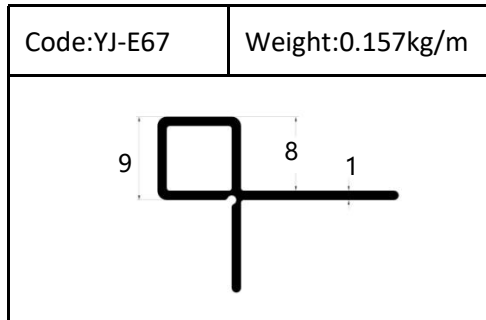

Trim

Trim

Round shape
Aluminum Tile Trim

Drawing	Code	Weight
	YJ-W56	0.087kg/m
	YJ-W57	0.092kg/m
	YJ-W58	0.098kg/m
	YJ-W74	0.103kg/m

Drawing	Code	Weight
	YJ-108	0.104kg/m
	YJ-109	0.113kg/m
	YJ-110	0.136kg/m

Accessories(YJ-109&YJ-110)

Internal Corner-Size:10/12mm

External

Tile Trim

Tile Trim

Tile Trim

Square shape

Aluminum Tile Trim

Tile Trim

Accessories

Size:7/9/11mm

Tile Trim

Triangle shape
Aluminum Tile Trim

Internal Corner Tile Trim

Floor Trim

- ☆ T Shape Transition Strips
- ☆ Floor Cover Strips
- ☆ Other Transition Strips

Carpet Trim

Stair Nosing

Listello Border

Skirting Board

YJ-SK01

W:12mm

H:40/50/60/80/100mm

Accessories