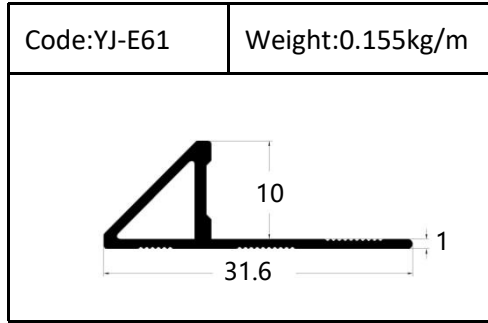

Trim

Trim

Round shape
Aluminum Tile Trim

Drawing	Code	Weight
	YJ-W56	0.087kg/m
	YJ-W57	0.092kg/m
	YJ-W58	0.098kg/m
	YJ-W74	0.103kg/m

Drawing	Code	Weight
	YJ-108	0.104kg/m
	YJ-109	0.113kg/m
	YJ-110	0.136kg/m

Accessories(YJ-109&YJ-110)

Internal Corner-Size:10/12mm

External

Tile Trim

Tile Trim

Tile Trim

Square shape

Aluminum Tile Trim

Tile Trim

Accessories

Size:7/9/11mm

Tile Trim

Triangle shape
Aluminum Tile Trim

Internal Corner Tile Trim

Floor Trim

- ☆ T Shape Transition Strips
- ☆ Floor Cover Strips
- ☆ Other Transition Strips

Carpet Trim

Stair Nosing

Listello Border

Skirting Board

YJ-SK01

W:12mm

H:40/50/60/80/100mm

Accessories