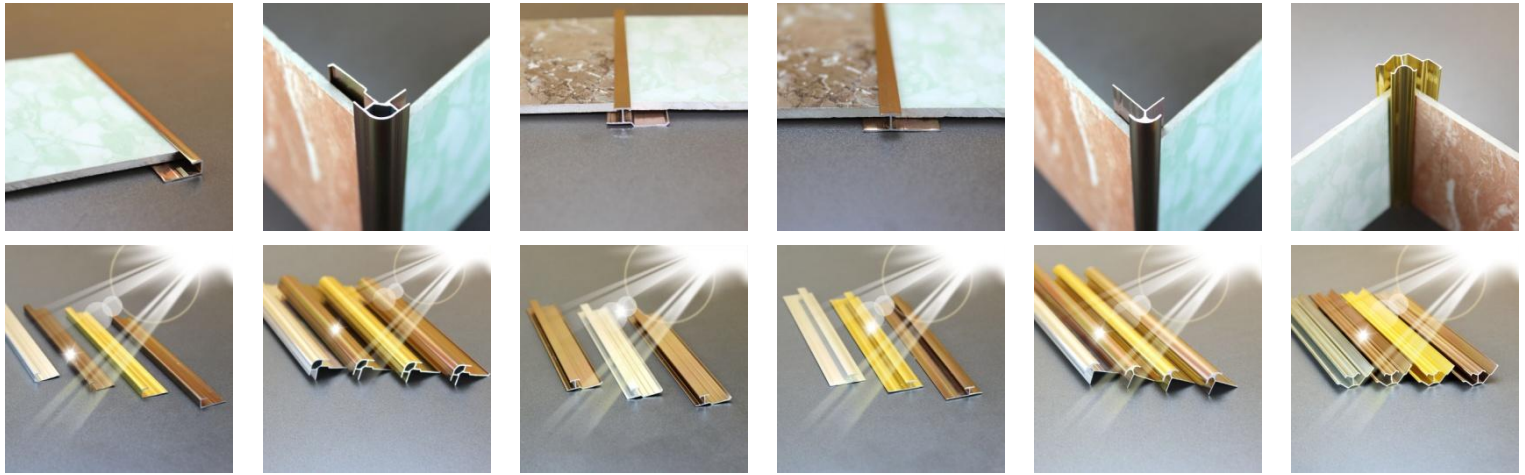

locker

Wall Corner Guard

MDF/UV Board Strip

PVC Tile Trim

YJ-RT H:6/8/10/12/12.5mm

YJ-PPE H:10mm

YJ-CT H:8/10/12/12.5mm

YJ-SE H:6/8/10/12mm

YJ-WT H:8/10/12mm

YJ-RT H:6/8/10/12/12.5mm

YJ-CB158
Height:12mm

YJ-CB160
Height:12mm

YJ-CB175
Height:12mm

YJ-TV
Height:12mm

YJ-UEAG
Size: 20X10mm/25X20mm
30X20mm/40X10mm

YJ-EAG
Size: 15X15mm/20X20mm
25X25mm/30X30mm
35X35mm/40X40mm
50X50mm