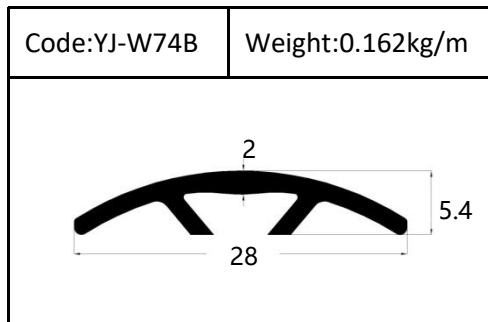

Trim

Trim

Round shape
Aluminum Tile Trim

Drawing	Code	Weight
	YJ-W56	0.087kg/m
	YJ-W57	0.092kg/m
	YJ-W58	0.098kg/m
	YJ-W74	0.103kg/m

Drawing	Code	Weight
	YJ-108	0.104kg/m
	YJ-109	0.113kg/m
	YJ-110	0.136kg/m

Accessories(YJ-109&YJ-110)

Internal Corner-Size:10/12mm

External

Tile Trim

Tile Trim

Tile Trim

Square shape

Aluminum Tile Trim

Tile Trim

Accessories

Size:7/9/11mm

Tile Trim

Triangle shape
Aluminum Tile Trim

Internal Corner Tile Trim

Floor Trim

- ☆ T Shape Transition Strips
- ☆ Floor Cover Strips
- ☆ Other Transition Strips

Carpet Trim

Stair Nosing

Listello Border

Skirting Board

YJ-SK01

W:12mm

H:40/50/60/80/100mm

Accessories