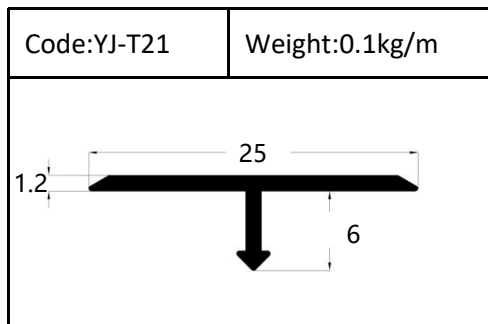

Trim

Trim

Round shape
Aluminum Tile Trim

Drawing	Code	Weight
	YJ-W56	0.087kg/m
	YJ-W57	0.092kg/m
	YJ-W58	0.098kg/m
	YJ-W74	0.103kg/m

Drawing	Code	Weight
	YJ-108	0.104kg/m
	YJ-109	0.113kg/m
	YJ-110	0.136kg/m

Accessories(YJ-109&YJ-110)

Internal Corner-Size:10/12mm

External

Tile Trim

Tile Trim

Tile Trim

Square shape

Aluminum Tile Trim

Tile Trim

Accessories

Size:7/9/11mm

Tile Trim

Triangle shape
Aluminum Tile Trim

Internal Corner Tile Trim

Floor Trim

- ☆ T Shape Transition Strips
- ☆ Floor Cover Strips
- ☆ Other Transition Strips

Carpet Trim

Stair Nosing

Listello Border

Skirting Board

YJ-SK01

W:12mm

H:40/50/60/80/100mm

Accessories