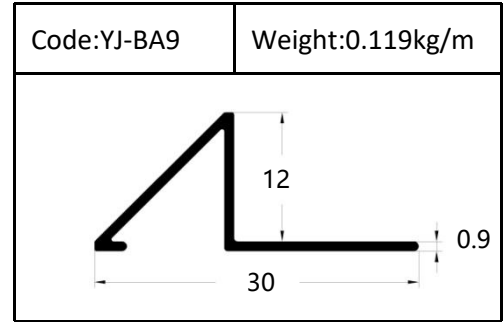

Trim

Trim

Round shape
Aluminum Tile Trim

Drawing	Code	Weight
	YJ-W56	0.087kg/m
	YJ-W57	0.092kg/m
	YJ-W58	0.098kg/m
	YJ-W74	0.103kg/m

Drawing	Code	Weight
	YJ-108	0.104kg/m
	YJ-109	0.113kg/m
	YJ-110	0.136kg/m

Accessories(YJ-109&YJ-110)

Internal Corner-Size:10/12mm

External

Tile Trim

Tile Trim

Tile Trim

Square shape

Aluminum Tile Trim

Tile Trim

Accessories

Size:7/9/11mm

Tile Trim

Triangle shape
Aluminum Tile Trim

Internal Corner Tile Trim

Floor Trim

- ☆ T Shape Transition Strips
- ☆ Floor Cover Strips
- ☆ Other Transition Strips

Carpet Trim

Stair Nosing

Listello Border

Skirting Board

YJ-SK01

W:12mm

H:40/50/60/80/100mm

Accessories