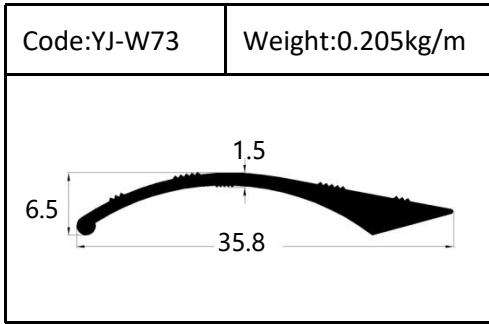

Trim

Trim

Round shape
Aluminum Tile Trim

Drawing	Code	Weight
	YJ-W56	0.087kg/m
	YJ-W57	0.092kg/m
	YJ-W58	0.098kg/m
	YJ-W74	0.103kg/m

Drawing	Code	Weight
	YJ-108	0.104kg/m
	YJ-109	0.113kg/m
	YJ-110	0.136kg/m

Accessories(YJ-109&YJ-110)

Internal Corner-Size:10/12mm

External

Tile Trim

Tile Trim

Tile Trim

Square shape

Aluminum Tile Trim

Tile Trim

Accessories

Size:7/9/11mm

Tile Trim

Triangle shape
Aluminum Tile Trim

Internal Corner Tile Trim

Floor Trim

- ☆ T Shape Transition Strips
- ☆ Floor Cover Strips
- ☆ Other Transition Strips

Carpet Trim

Stair Nosing

Listello Border

Skirting Board

YJ-SK01

W:12mm

H:40/50/60/80/100mm

Accessories