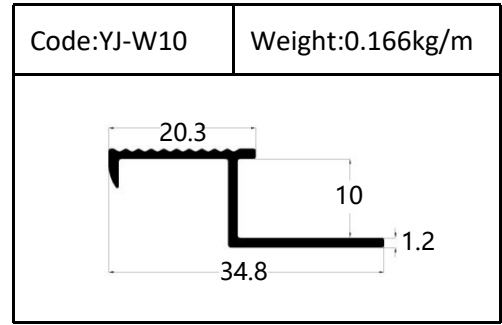

Tile Trim

Accessories

Size:7/9/11mm

Tile Trim

Triangle shape
Aluminum Tile Trim

Internal Corner Tile Trim

Floor Trim

- ☆ T Shape Transition Strips
- ☆ Floor Cover Strips
- ☆ Other Transition Strips

Carpet Trim

Stair Nosing

Listello Border

Skirting Board

YJ-SK01

W:12mm

H:40/50/60/80/100mm

Accessories