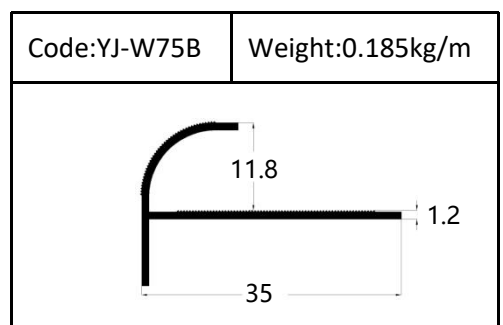

Accessories(YJ-109&YJ-110)

Internal Corner-Size:10/12mm

External

Tile Trim

Tile Trim

Tile Trim

Square shape

Aluminum Tile Trim

Tile Trim

Accessories

Size:7/9/11mm

Tile Trim

Triangle shape
Aluminum Tile Trim

Internal Corner Tile Trim

Floor Trim

- ☆ T Shape Transition Strips
- ☆ Floor Cover Strips
- ☆ Other Transition Strips

Carpet Trim

Stair Nosing

Listello Border

Skirting Board

YJ-SK01

W:12mm

H:40/50/60/80/100mm

Accessories