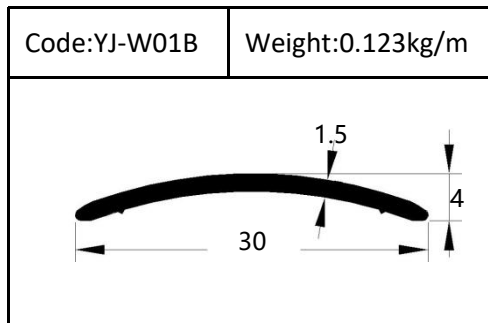

Trim

Trim

Round shape
Aluminum Tile Trim

Drawing	Code	Weight
	YJ-W56	0.087kg/m
	YJ-W57	0.092kg/m
	YJ-W58	0.098kg/m
	YJ-W74	0.103kg/m

Drawing	Code	Weight
	YJ-108	0.104kg/m
	YJ-109	0.113kg/m
	YJ-110	0.136kg/m

Accessories(YJ-109&YJ-110)

Internal Corner-Size:10/12mm

External

Tile Trim

Tile Trim

Tile Trim

Square shape

Aluminum Tile Trim

Tile Trim

Accessories

Size:7/9/11mm

Tile Trim

Triangle shape
Aluminum Tile Trim

Internal Corner Tile Trim

Floor Trim

- ☆ T Shape Transition Strips
- ☆ Floor Cover Strips
- ☆ Other Transition Strips

Carpet Trim

Stair Nosing

Listello Border

Skirting Board

YJ-SK01

W:12mm

H:40/50/60/80/100mm

Accessories