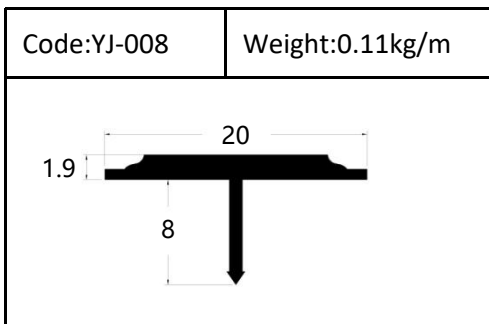

Trim

Trim

Round shape
Aluminum Tile Trim

Drawing	Code	Weight
	YJ-W56	0.087kg/m
	YJ-W57	0.092kg/m
	YJ-W58	0.098kg/m
	YJ-W74	0.103kg/m

Drawing	Code	Weight
	YJ-108	0.104kg/m
	YJ-109	0.113kg/m
	YJ-110	0.136kg/m

Accessories(YJ-109&YJ-110)

Internal Corner-Size:10/12mm

External

Tile Trim

Tile Trim

Tile Trim

Square shape

Aluminum Tile Trim

Tile Trim

Accessories

Size:7/9/11mm

Tile Trim

Triangle shape
Aluminum Tile Trim

Internal Corner Tile Trim

Floor Trim

- ☆ T Shape Transition Strips
- ☆ Floor Cover Strips
- ☆ Other Transition Strips

Carpet Trim

Stair Nosing

Listello Border

Skirting Board

YJ-SK01

W:12mm

H:40/50/60/80/100mm

Accessories