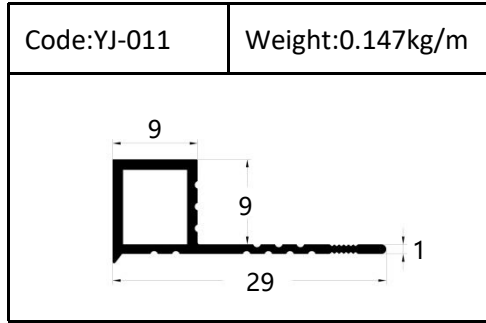

Trim

Trim

Round shape
Aluminum Tile Trim

Drawing	Code	Weight
	YJ-W56	0.087kg/m
	YJ-W57	0.092kg/m
	YJ-W58	0.098kg/m
	YJ-W74	0.103kg/m

Drawing	Code	Weight
	YJ-108	0.104kg/m
	YJ-109	0.113kg/m
	YJ-110	0.136kg/m

Accessories(YJ-109&YJ-110)

Internal Corner-Size:10/12mm

External

Tile Trim

Tile Trim

Tile Trim

Square shape

Aluminum Tile Trim

Tile Trim

Accessories

Size:7/9/11mm

Tile Trim

Triangle shape
Aluminum Tile Trim

Internal Corner Tile Trim

Floor Trim

- ☆ T Shape Transition Strips
- ☆ Floor Cover Strips
- ☆ Other Transition Strips

Carpet Trim

Stair Nosing

Listello Border

Skirting Board

YJ-SK01

W:12mm

H:40/50/60/80/100mm

Accessories