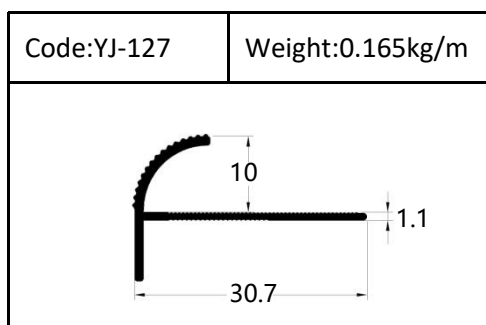

Tile Trim

Accessories

Size:7/9/11mm

Tile Trim

Triangle shape
Aluminum Tile Trim

Internal Corner Tile Trim

Floor Trim

- ☆ T Shape Transition Strips
- ☆ Floor Cover Strips
- ☆ Other Transition Strips

Carpet Trim

Stair Nosing

Listello Border

Skirting Board

YJ-SK01

W:12mm

H:40/50/60/80/100mm

Accessories