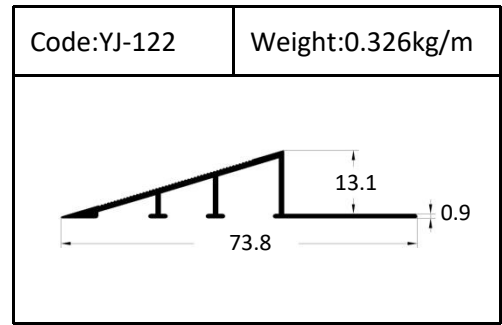

Accessories(YJ-109&YJ-110)

Internal Corner-Size:10/12mm

External

Tile Trim

Tile Trim

Tile Trim

Square shape

Aluminum Tile Trim

Tile Trim

Accessories

Size:7/9/11mm

Tile Trim

Triangle shape
Aluminum Tile Trim

Internal Corner Tile Trim

Floor Trim

- ☆ T Shape Transition Strips
- ☆ Floor Cover Strips
- ☆ Other Transition Strips