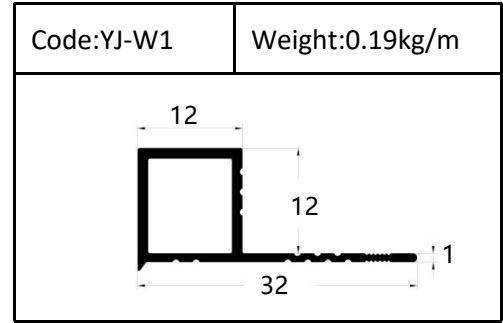

Accessories(YJ-109&YJ-110)

Internal Corner-Size:10/12mm

External

Tile Trim

Tile Trim

Tile Trim

Square shape

Aluminum Tile Trim

Tile Trim

Accessories

Size:7/9/11mm

Tile Trim

Triangle shape
Aluminum Tile Trim

Internal Corner Tile Trim

Floor Trim

- ☆ T Shape Transition Strips
- ☆ Floor Cover Strips
- ☆ Other Transition Strips

Carpet Trim

Stair Nosing

Listello Border

Skirting Board

YJ-SK01

W:12mm

H:40/50/60/80/100mm

Accessories