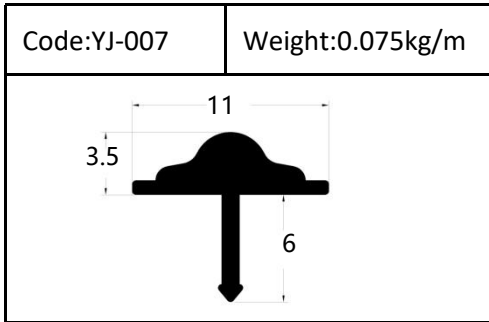

Trim

Trim

Round shape
Aluminum Tile Trim

Drawing	Code	Weight
	YJ-W56	0.087kg/m
	YJ-W57	0.092kg/m
	YJ-W58	0.098kg/m
	YJ-W74	0.103kg/m

Drawing	Code	Weight
	YJ-108	0.104kg/m
	YJ-109	0.113kg/m
	YJ-110	0.136kg/m

Accessories(YJ-109&YJ-110)

Internal Corner-Size:10/12mm

External

Tile Trim

Tile Trim

Tile Trim

Square shape

Aluminum Tile Trim

Tile Trim

Accessories

Size:7/9/11mm

Tile Trim

Triangle shape
Aluminum Tile Trim

Internal Corner Tile Trim

Floor Trim

- ☆ T Shape Transition Strips
- ☆ Floor Cover Strips
- ☆ Other Transition Strips

Carpet Trim

Stair Nosing

Listello Border

Skirting Board

YJ-SK01

W:12mm

H:40/50/60/80/100mm

Accessories