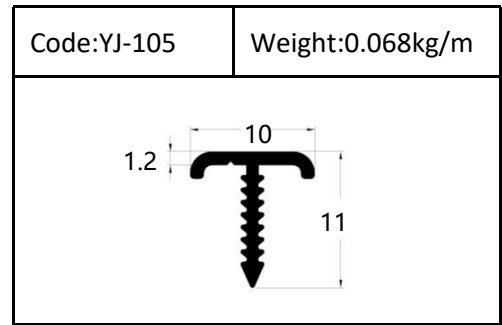

Trim

Trim

Round shape
Aluminum Tile Trim

Drawing	Code	Weight
	YJ-W56	0.087kg/m
	YJ-W57	0.092kg/m
	YJ-W58	0.098kg/m
	YJ-W74	0.103kg/m

Drawing	Code	Weight
	YJ-108	0.104kg/m
	YJ-109	0.113kg/m
	YJ-110	0.136kg/m

Accessories(YJ-109&YJ-110)

Internal Corner-Size:10/12mm

External

Tile Trim

Tile Trim

Tile Trim

Square shape

Aluminum Tile Trim

Tile Trim

Accessories

Size:7/9/11mm

Tile Trim

Triangle shape
Aluminum Tile Trim

Internal Corner Tile Trim

Floor Trim

- ☆ T Shape Transition Strips
- ☆ Floor Cover Strips
- ☆ Other Transition Strips

Carpet Trim

Stair Nosing

Listello Border

Skirting Board

YJ-SK01

W:12mm

H:40/50/60/80/100mm

Accessories