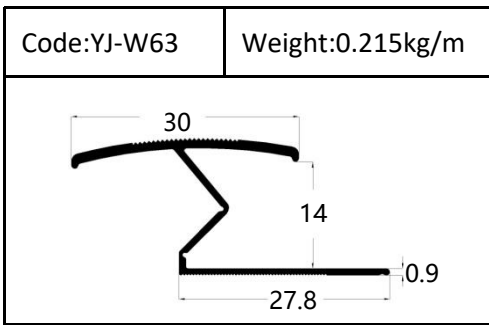

Trim

Trim

Round shape
Aluminum Tile Trim

Drawing	Code	Weight
	YJ-W56	0.087kg/m
	YJ-W57	0.092kg/m
	YJ-W58	0.098kg/m
	YJ-W74	0.103kg/m

Drawing	Code	Weight
	YJ-108	0.104kg/m
	YJ-109	0.113kg/m
	YJ-110	0.136kg/m

Accessories(YJ-109&YJ-110)

Internal Corner-Size:10/12mm

External

Tile Trim

Tile Trim

Tile Trim

Square shape

Aluminum Tile Trim

Tile Trim

Accessories

Size:7/9/11mm

Tile Trim

Triangle shape
Aluminum Tile Trim

Internal Corner Tile Trim

Floor Trim

- ☆ T Shape Transition Strips
- ☆ Floor Cover Strips
- ☆ Other Transition Strips

Carpet Trim

Stair Nosing

Listello Border

Skirting Board

YJ-SK01

W:12mm

H:40/50/60/80/100mm

Accessories