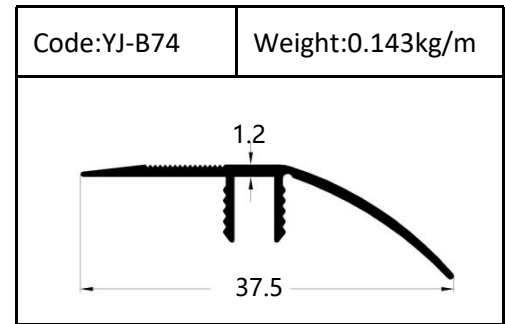

Trim

Trim

Round shape
Aluminum Tile Trim

Drawing	Code	Weight
	YJ-W56	0.087kg/m
	YJ-W57	0.092kg/m
	YJ-W58	0.098kg/m
	YJ-W74	0.103kg/m

Drawing	Code	Weight
	YJ-108	0.104kg/m
	YJ-109	0.113kg/m
	YJ-110	0.136kg/m

Accessories(YJ-109&YJ-110)

Internal Corner-Size:10/12mm

External

Tile Trim

Tile Trim

Tile Trim

Square shape

Aluminum Tile Trim

Tile Trim

Accessories

Size:7/9/11mm

Tile Trim

Triangle shape
Aluminum Tile Trim

Internal Corner Tile Trim

Floor Trim

- ☆ T Shape Transition Strips
- ☆ Floor Cover Strips
- ☆ Other Transition Strips

Carpet Trim

Stair Nosing

Listello Border

Skirting Board

YJ-SK01

W:12mm

H:40/50/60/80/100mm

Accessories